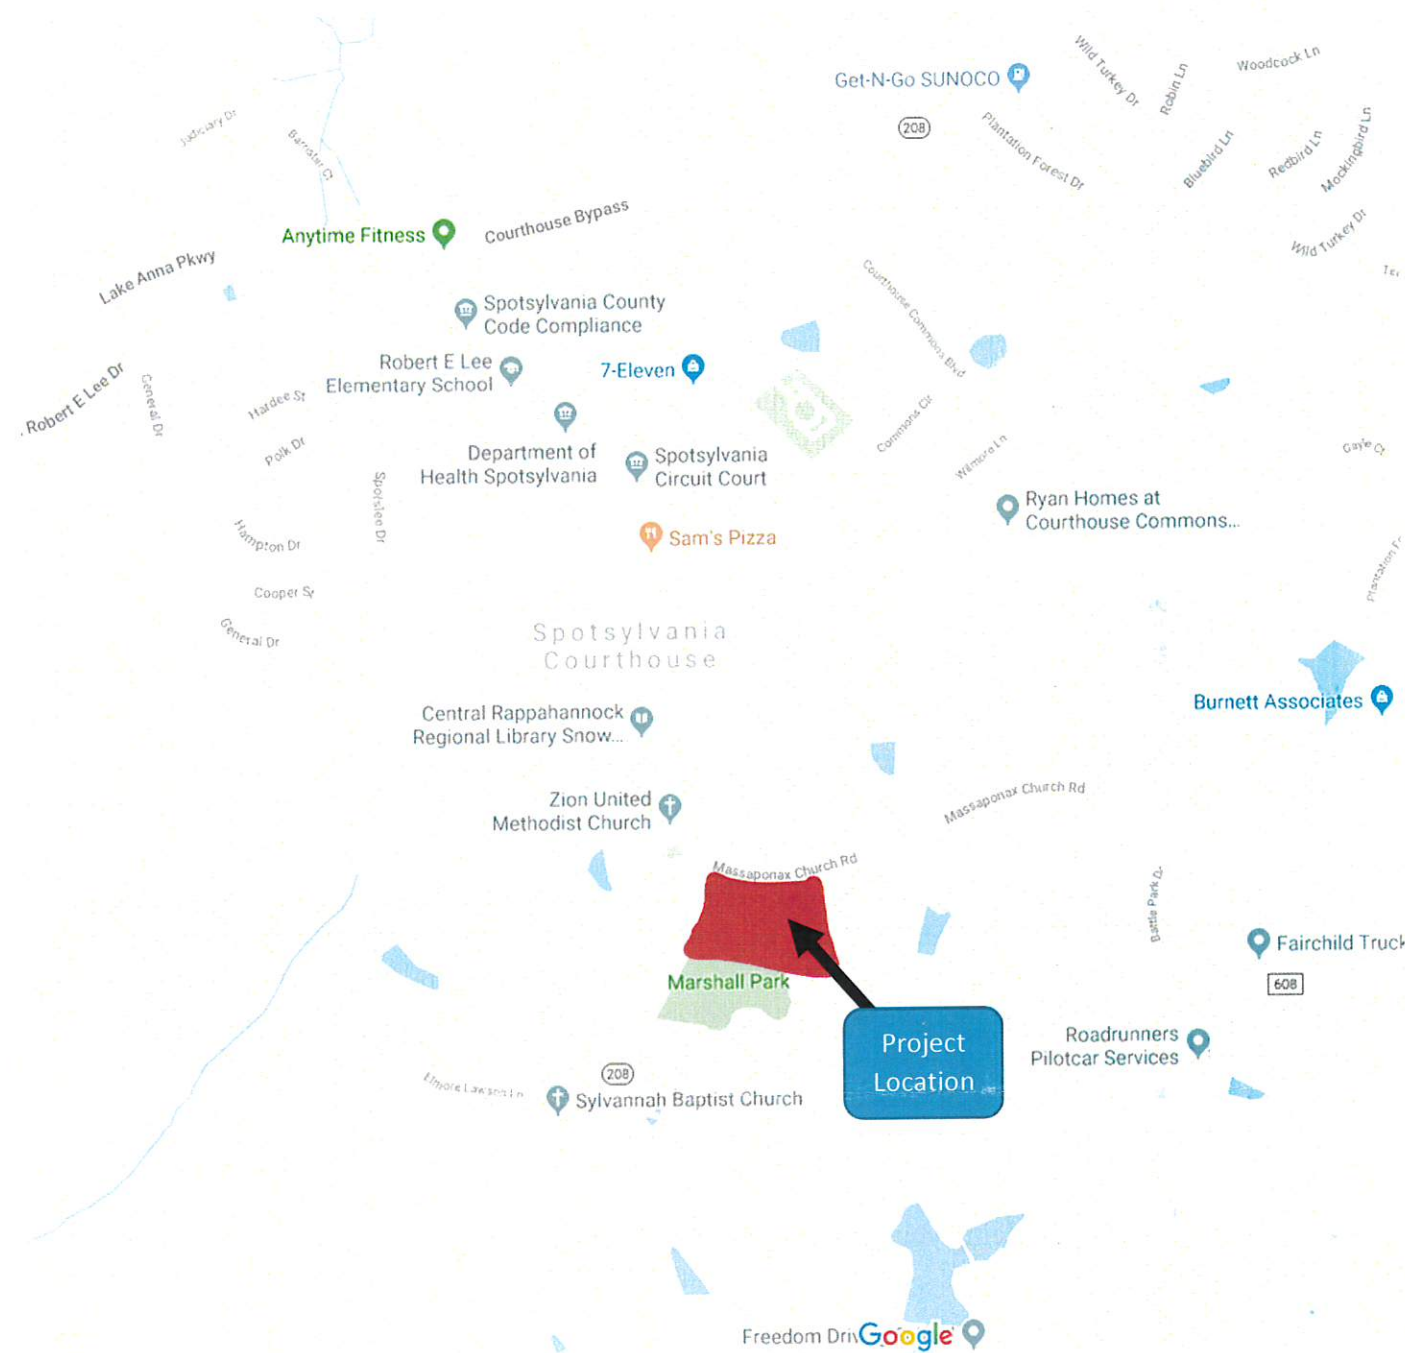

Location: Snow Library  
8740 Courthouse Road, Spotsylvania, VA 22553

Date: December 16<sup>th</sup>, 2019

Time: 7:00pm

Host: Development Consulting Services  
540-368-1327

Fairchild Commons will be a mixed-use residential development with both town homes as well as single family detached homes. The project encompasses the parcels at 8601 Courthouse Road (Tax Map: 47-6-1A) and 7204 Massaponax Church Road (Tax Map: 47-6-2). The current zoning is RU and the new development will require rezoning to MU-2. A map of the project and the surrounding areas is on the reverse side of this letter for your reference. As part of the rezoning process, this Community Meeting is held to introduce the project to surrounding property owners as well as answer any questions they may have. If you have questions but are unable to attend the meeting, please contact our office.

Samer E. Shalaby, P.E.

Anytime Fitness

Courthouse Bypass

Get-N-Go SUNOCO

208

Plantation Forest Dr

Wild Turkey Dr

Robin Ln

Spotsylvania County Code Compliance

Robert E Lee Elementary School

7-Eleven

Department of Health Spotsylvania

Spotsylvania Circuit Court

Sam's Pizza

Ryan Homes at Courthouse Commons...

Robert E Lee Dr

Sylvannah Baptist Church

Project Location

Freedom Drive Google