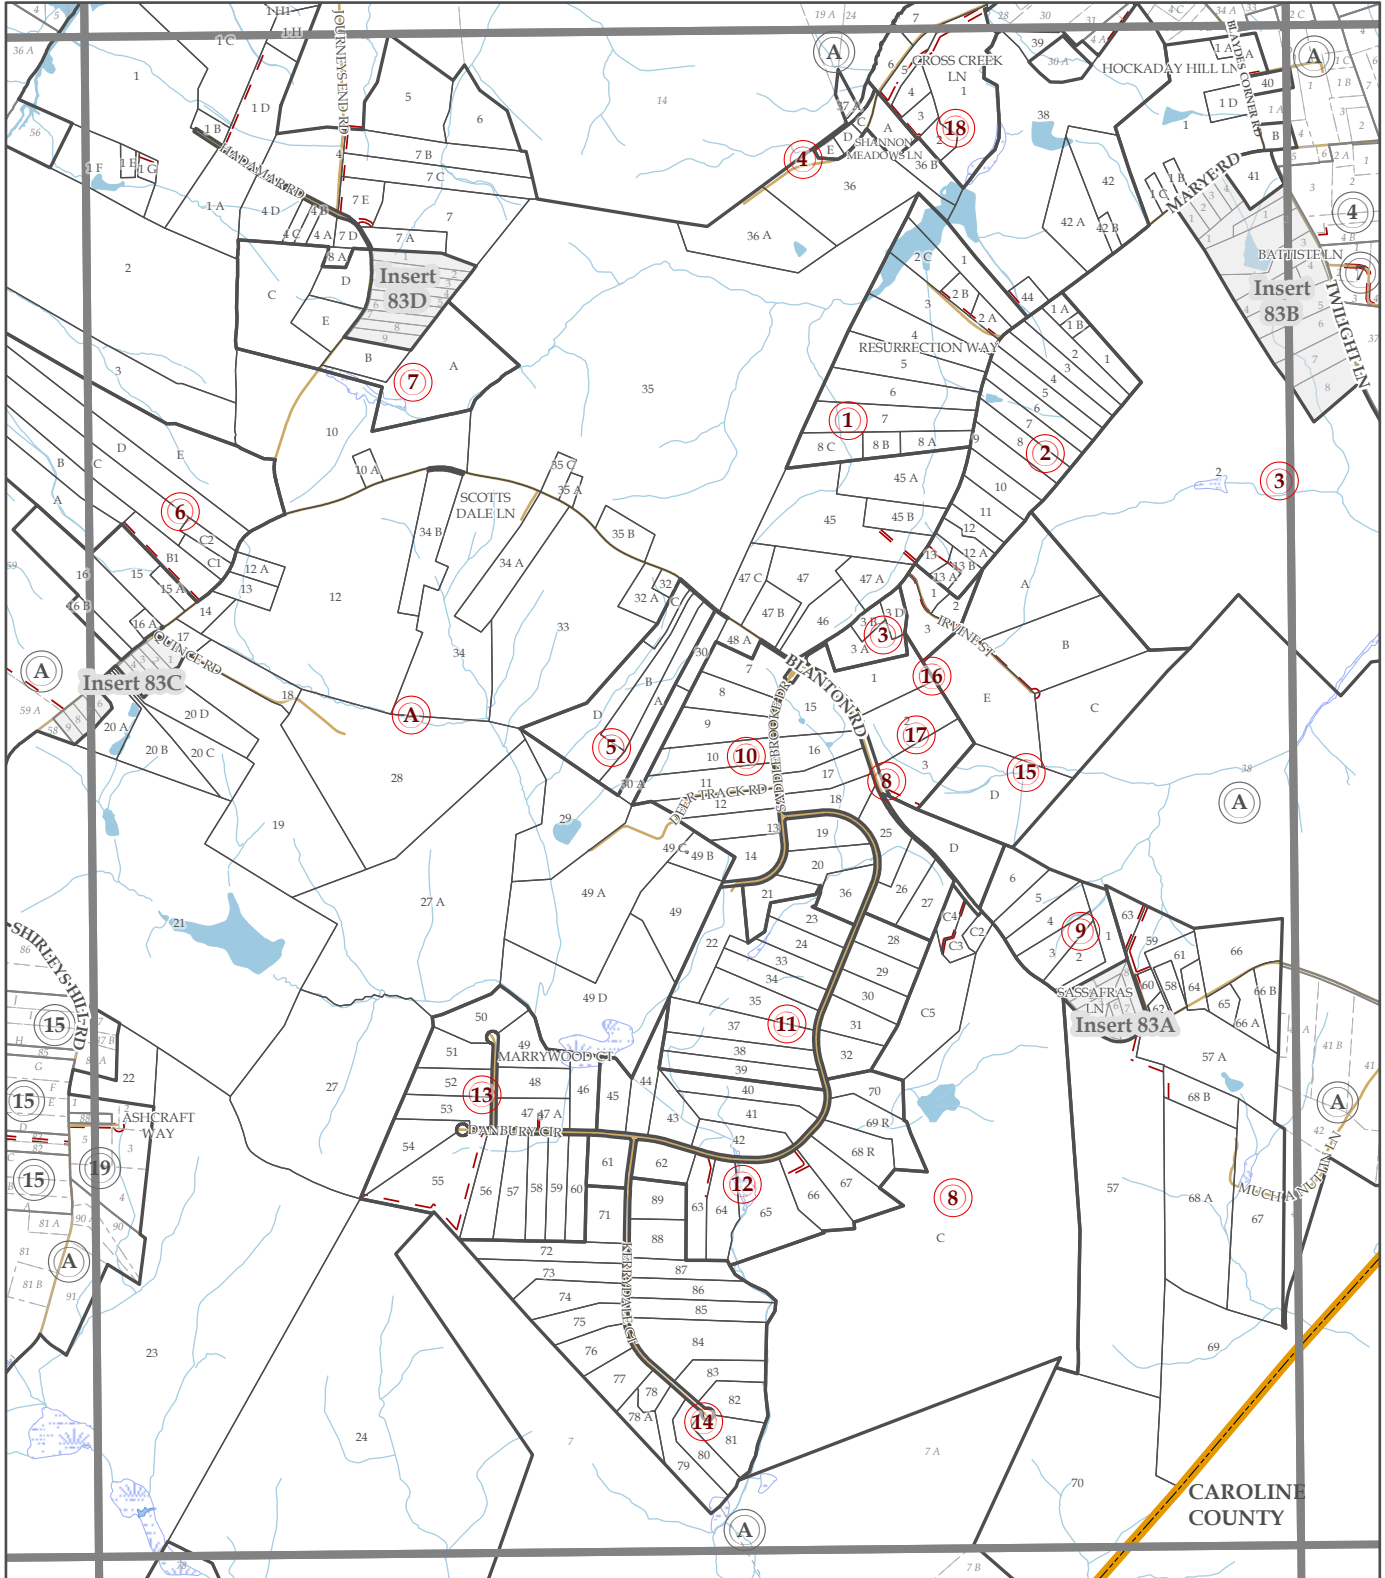

Spotsylvania County

BERKELEY DISTRICT

Parcels current as of January 01, 2020

MAP
74

Date Printed: 1/8/2020

Map
82

MAP
84

Map
88

Legend			
	Counties Boundaries		Adjacent Map Double Circles
	Current Tax Map Parcels		Current Blocks
	Adjacent Tax Map Parcels		Adjacent Tax Map Blocks
	Current Double Circles		Inserts
	Ingress - Egress		Cross Over
	Railroad		Roads
	Streams		National Park Service Property
	Swamps		
	Waterbodies		
	Parks		