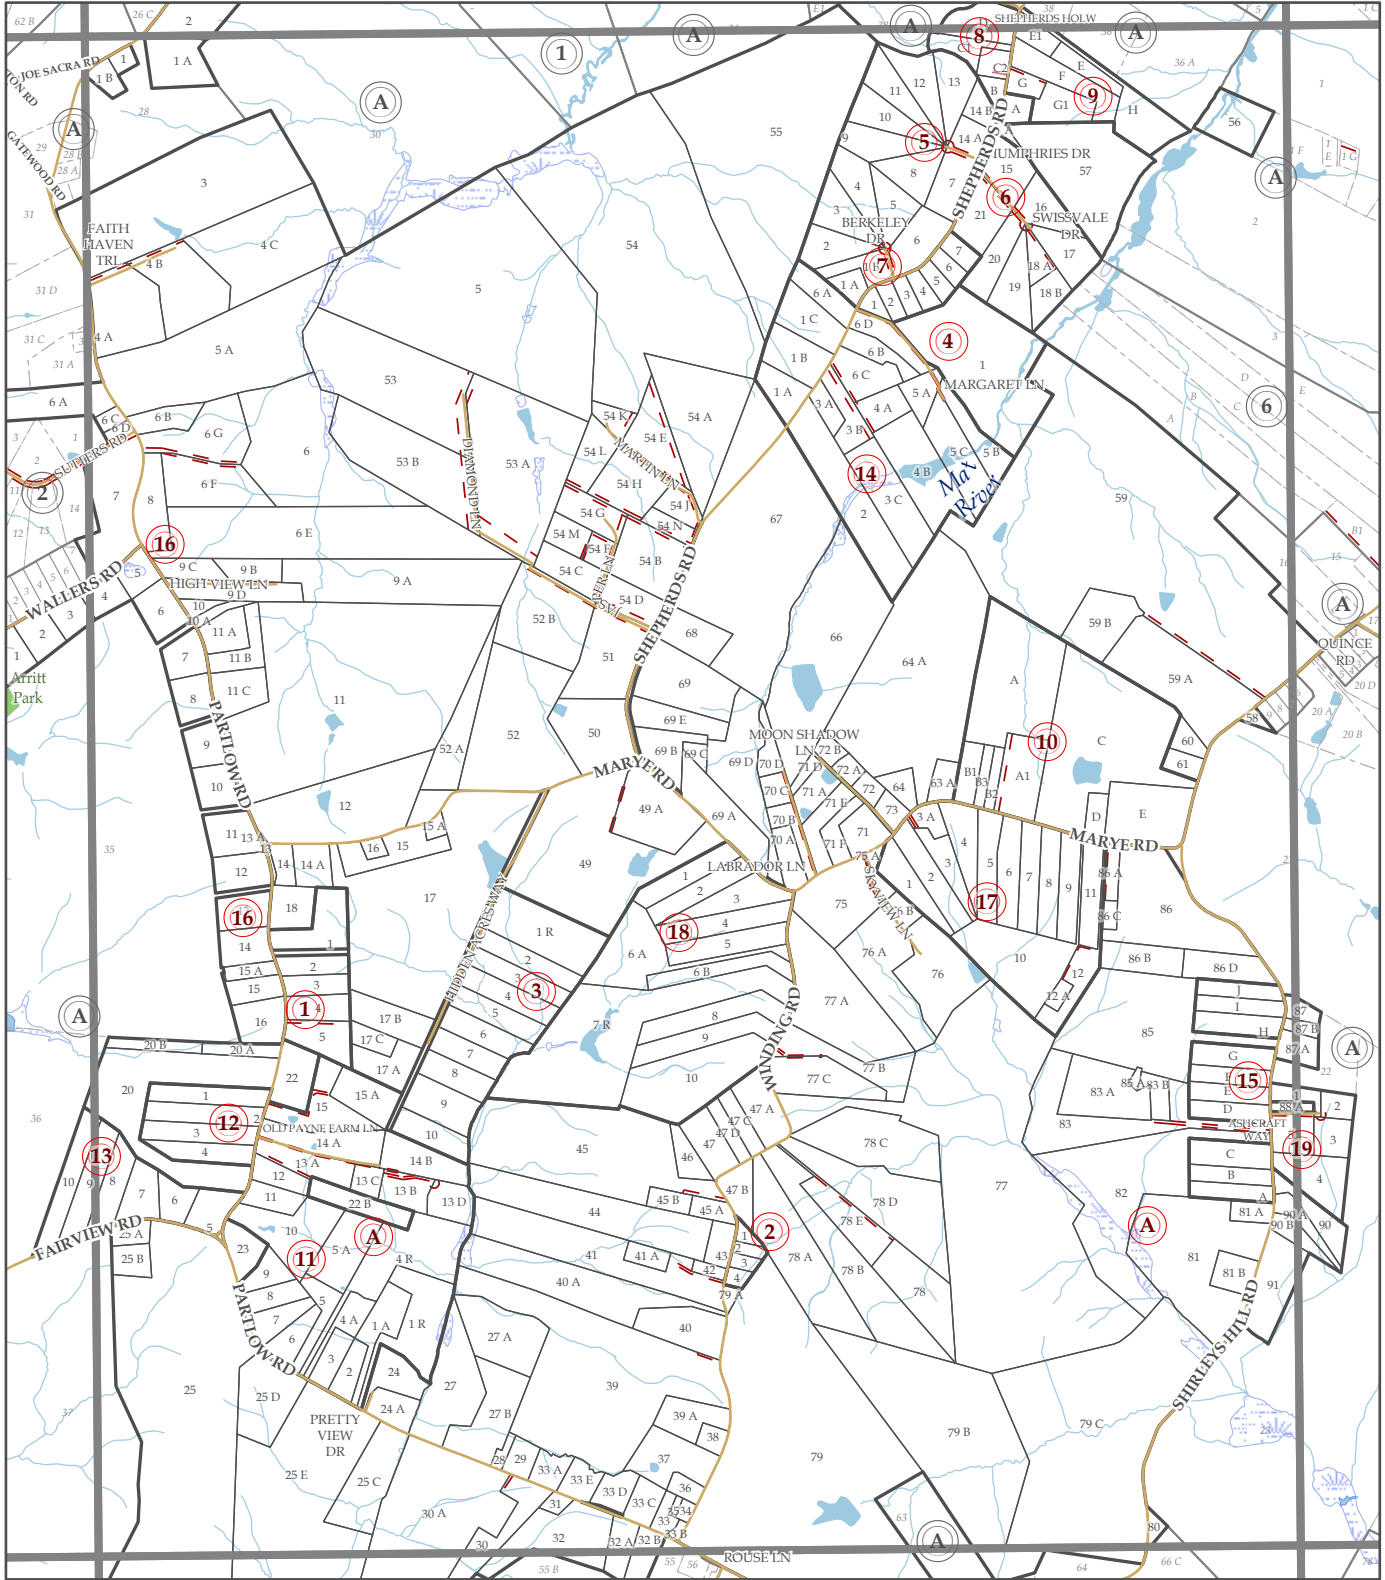

Spotsylvania County

BERKELEY DISTRICT

Parcels current as of January 01, 2020

MAP 73

Date Printed: 1/8/2020

Map 81

Map 83

Map 87

| Legend | | | |
|--------|--------------------------|--|--------------------------------|
| | Counties Boundaries | | Adjacent Map Double Circles |
| | Current Tax Map Parcels | | Current Blocks |
| | Adjacent Tax Map Parcels | | Adjacent Tax Map Blocks |
| | Current Double Circles | | Inserts |
| | Ingress - Egress | | Cross Over |
| | Railroad | | Roads |
| | Streams | | Parks |
| | Swamps | | National Park Service Property |
| | Waterbodies | | |