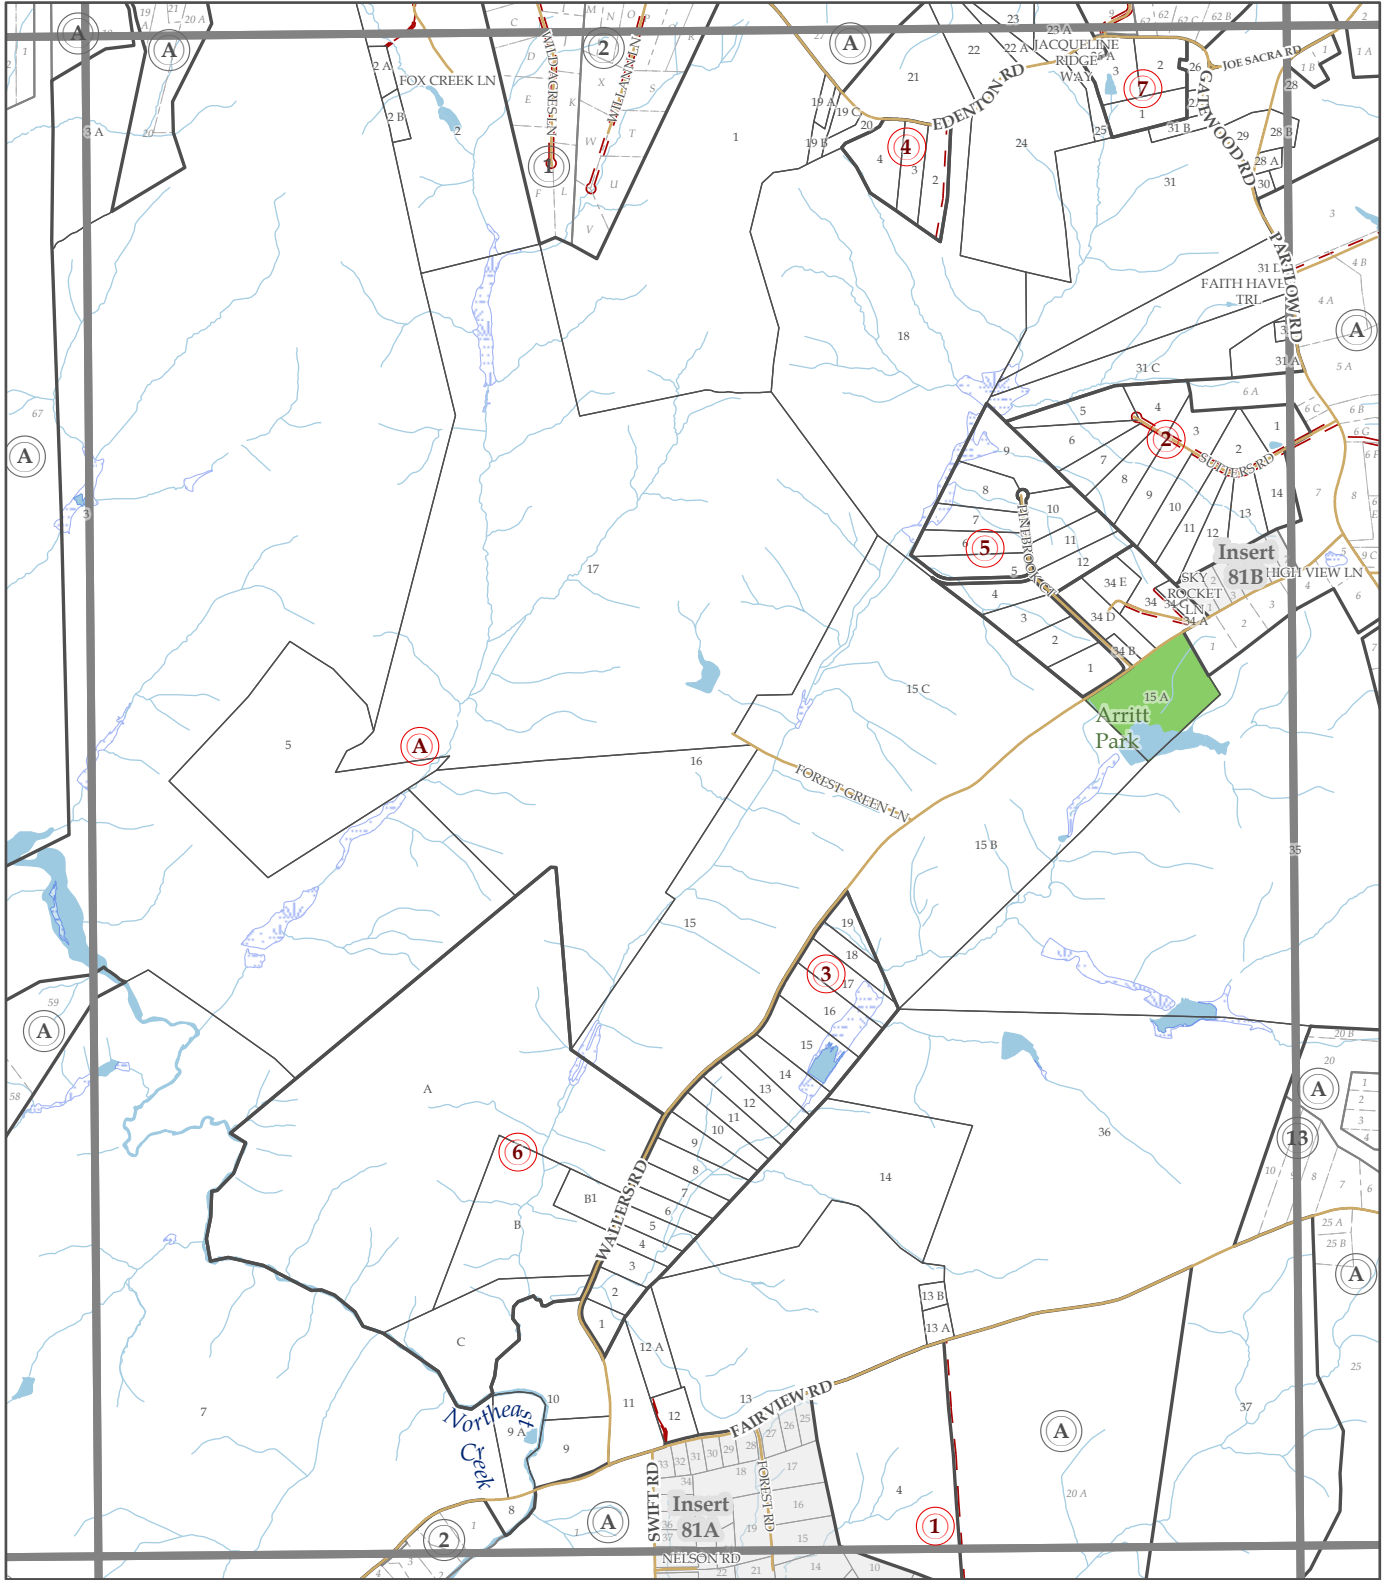

Spotsylvania County

BERKELEY DISTRICT

Parcels current as of January 01, 2020

MAP 72

Date Printed: 1/8/2020

Map 80

MAP 82

Map 86

Legend			
	Counties Boundaries		Ingress - Egress
	Current Tax Map Parcels		Adjacent Map Double Circles
	Adjacent Tax Map Parcels		Current Blocks
	Current Double Circles		Adjacent Tax Map Blocks
	Inserts		Cross Over
	Roads		Railroad
	Streams		Swamps
	Waterbodies		Parks
	National Park Service Property		