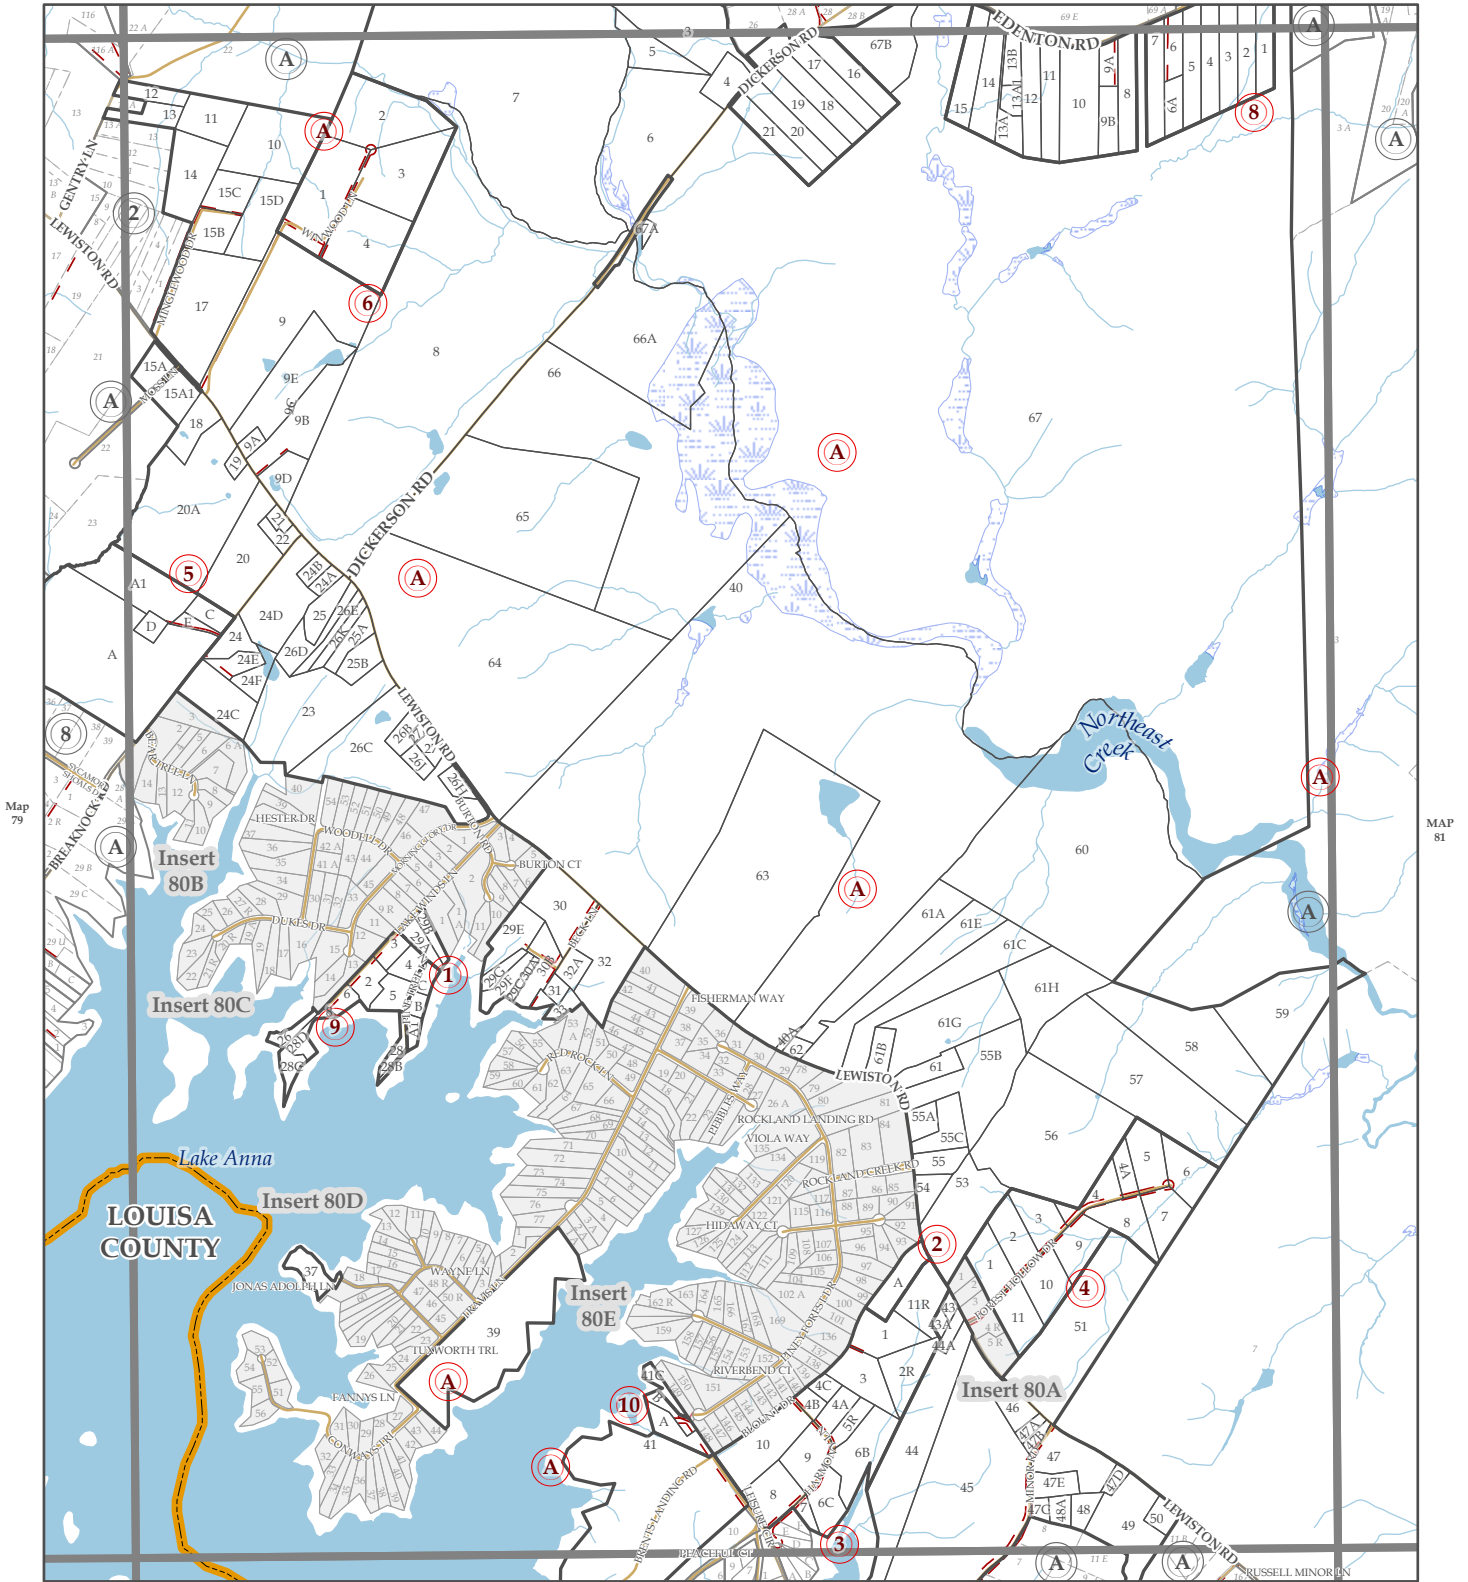

Spotsylvania County

BERKELEY DISTRICT

Parcels current as of January 01, 2020

MAP 71

Date Printed: 1/16/2020

Map 79

MAP 81

Map 85

Legend			
	Counties Boundaries		Adjacent Map Double Circles
	Current Tax Map Parcels		Current Blocks
	Adjacent Tax Map Parcels		Adjacent Tax Map Blocks
	Current Double Circles		Inserts
	Current Double Circles		Cross Over
	Counties Boundaries		Roads
	Adjacent Map Double Circles		Ingress - Egress
	Current Blocks		Magisterial District
	Adjacent Tax Map Blocks		Streams
	Inserts		Swamps
	Cross Over		Waterbodies
	Roads		Parks
	Ingress - Egress		National Park Service Property