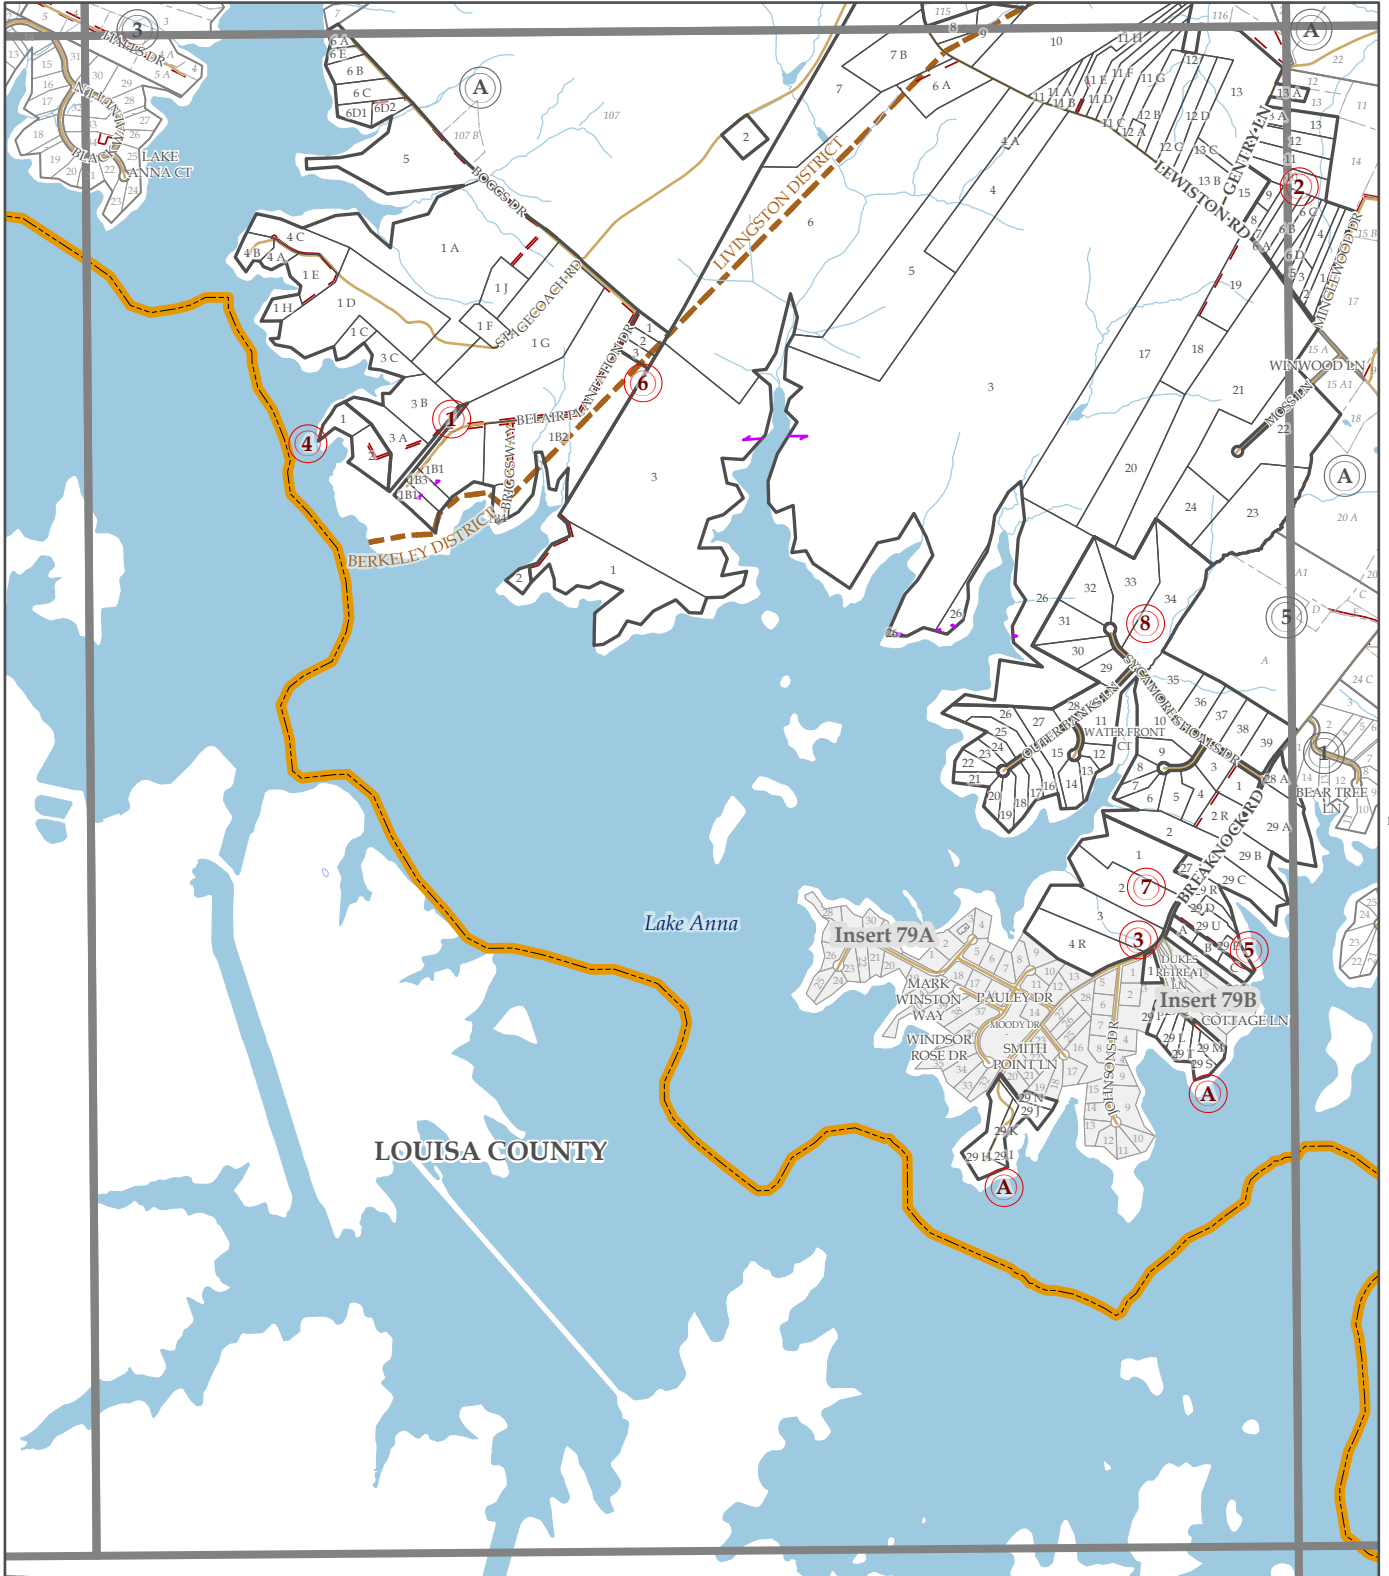

Spotsylvania County

BERKELEY DISTRICT & LIVINGSTON DISTRICT

Parcels current as of January 01, 2020

MAP
70

Date Printed: 1/8/2020

Map
78

MAP
80

Map
N/A

Legend	
	Counties Boundaries
	Current Tax Map Parcels
	Adjacent Tax Map Parcels
	Current Double Circles
	Adjacent Map Double Circles
	Current Blocks
	Adjacent Tax Map Blocks
	Inserts
	Cross Over
	Roads
	Ingress - Egress
	Railroad
	Streams
	Swamps
	Waterbodies
	Parks
	National Park Service Property