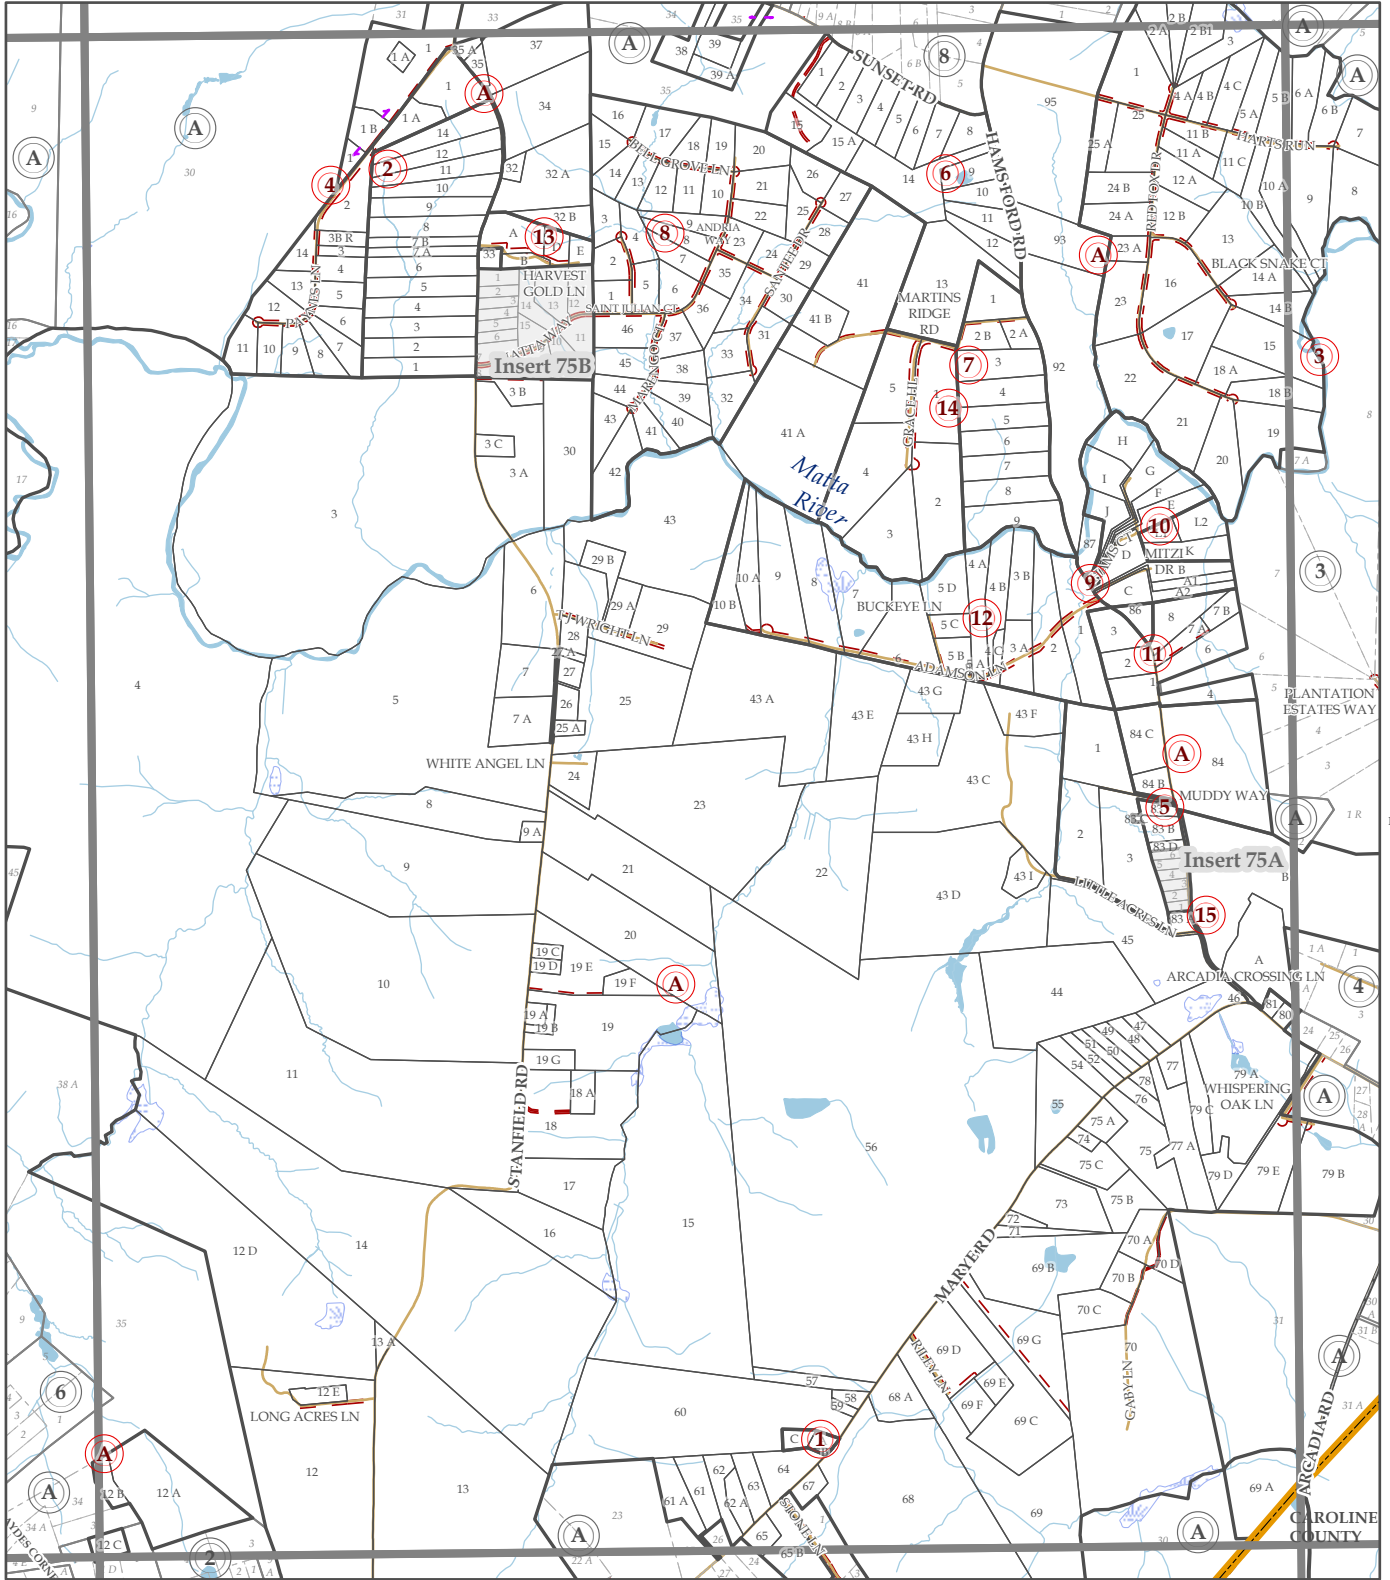

Spotsylvania County

BERKELEY DISTRICT

Parcels current as of January 01, 2020

MAP 62

Date Printed: 1/8/2020

Map 74

MAP 76

Map 84

Legend			
	Counties Boundaries		Ingress - Egress
	Current Tax Map Parcels		Adjacent Map Double Circles
	Adjacent Tax Map Parcels		Current Blocks
	Current Double Circles		Adjacent Tax Map Blocks
	Inserts		Cross Over
	Roads		Railroad
	Streams		Swamps
	Waterbodies		Parks
	National Park Service Property		