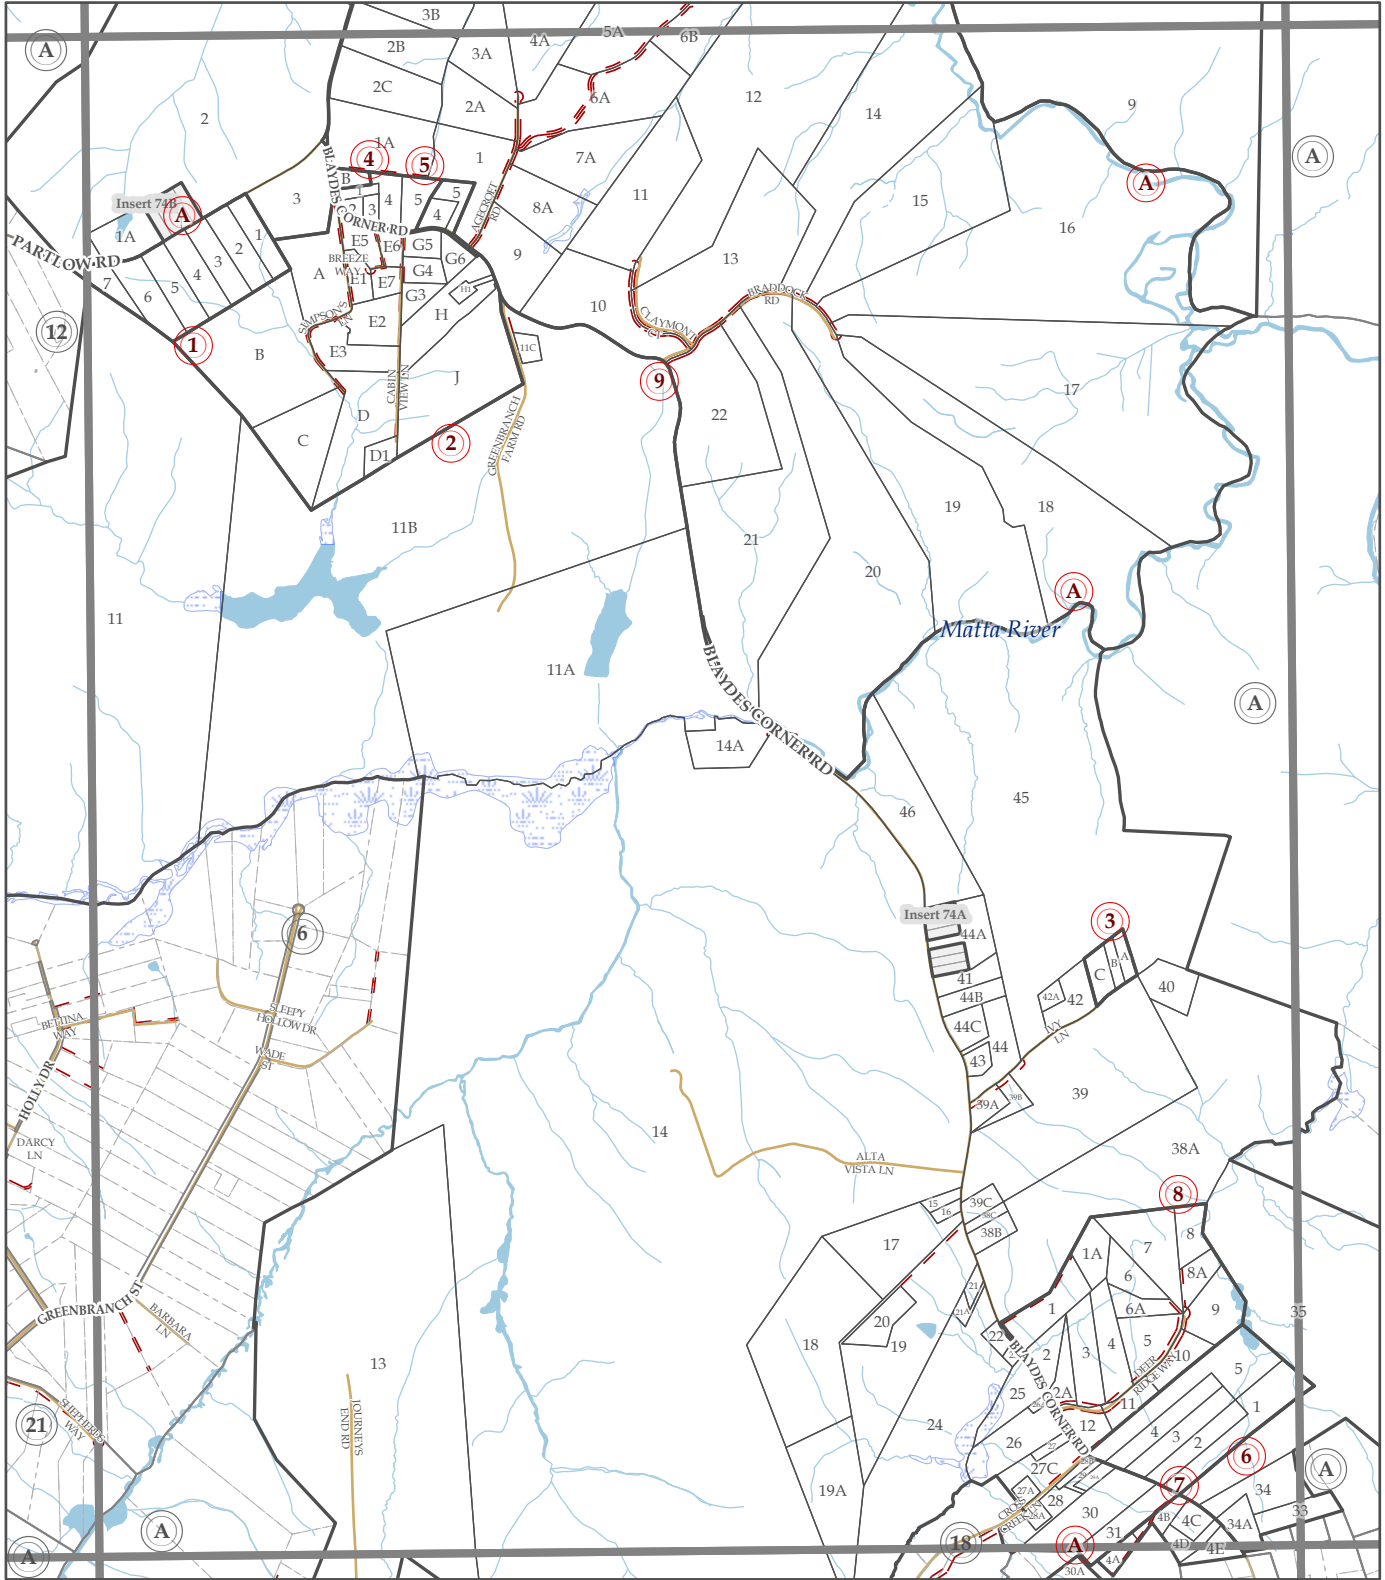

# Spotsylvania County

BERKELEY DISTRICT

Parcels current as of January 01, 2020

Date Printed: 1/24/2020

Map 73

MAP 75

Map 83

Legend			
	Counties Boundaries		Ingress - Egress
	Current Tax Map Parcels		Magisterial District
	Adjacent Tax Map Parcels		Streams
	Current Double Circles		Swamps
	Adjacent Map Double Circles		Waterbodies
	Current Blocks		Parks
	Adjacent Tax Map Blocks		National Park Service Property
	Inserts		
	Cross Over		
	Roads		