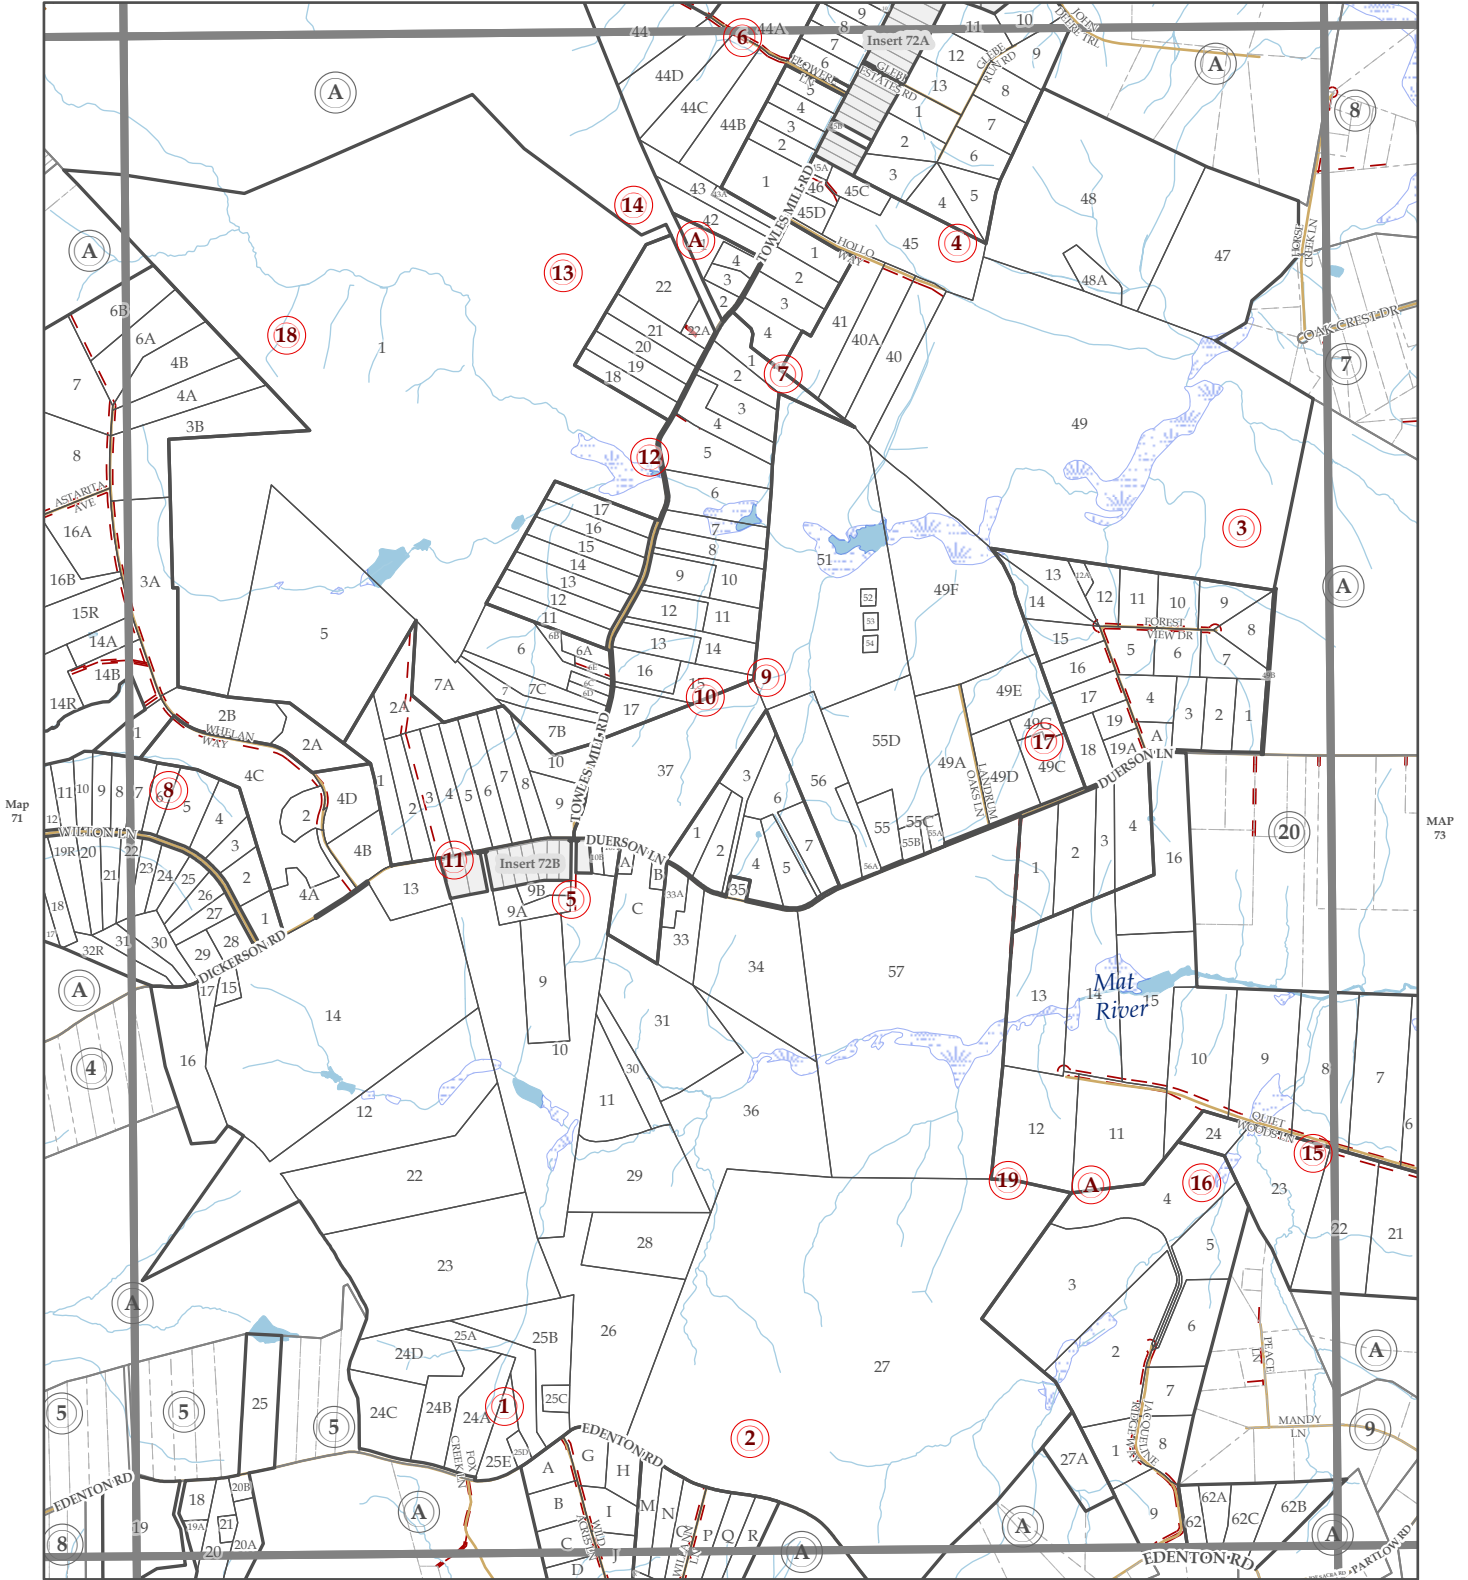

Spotsylvania County

BERKELEY DISTRICT

Parcels current as of January 01, 2020

MAP 59

Date Printed: 1/24/2020

Map 71

MAP 73

Map 81

Legend			
	Counties Boundaries		Ingress - Egress
	Current Tax Map Parcels		Magisterial District
	Adjacent Tax Map Parcels		Streams
	Current Double Circles		Swamps
	Adjacent Map Double Circles		Waterbodies
	Current Blocks		Parks
	Adjacent Tax Map Blocks		National Park Service Property
	Inserts		
	Cross Over		
	Roads		

Section 72

0 1,500 3,000 Feet