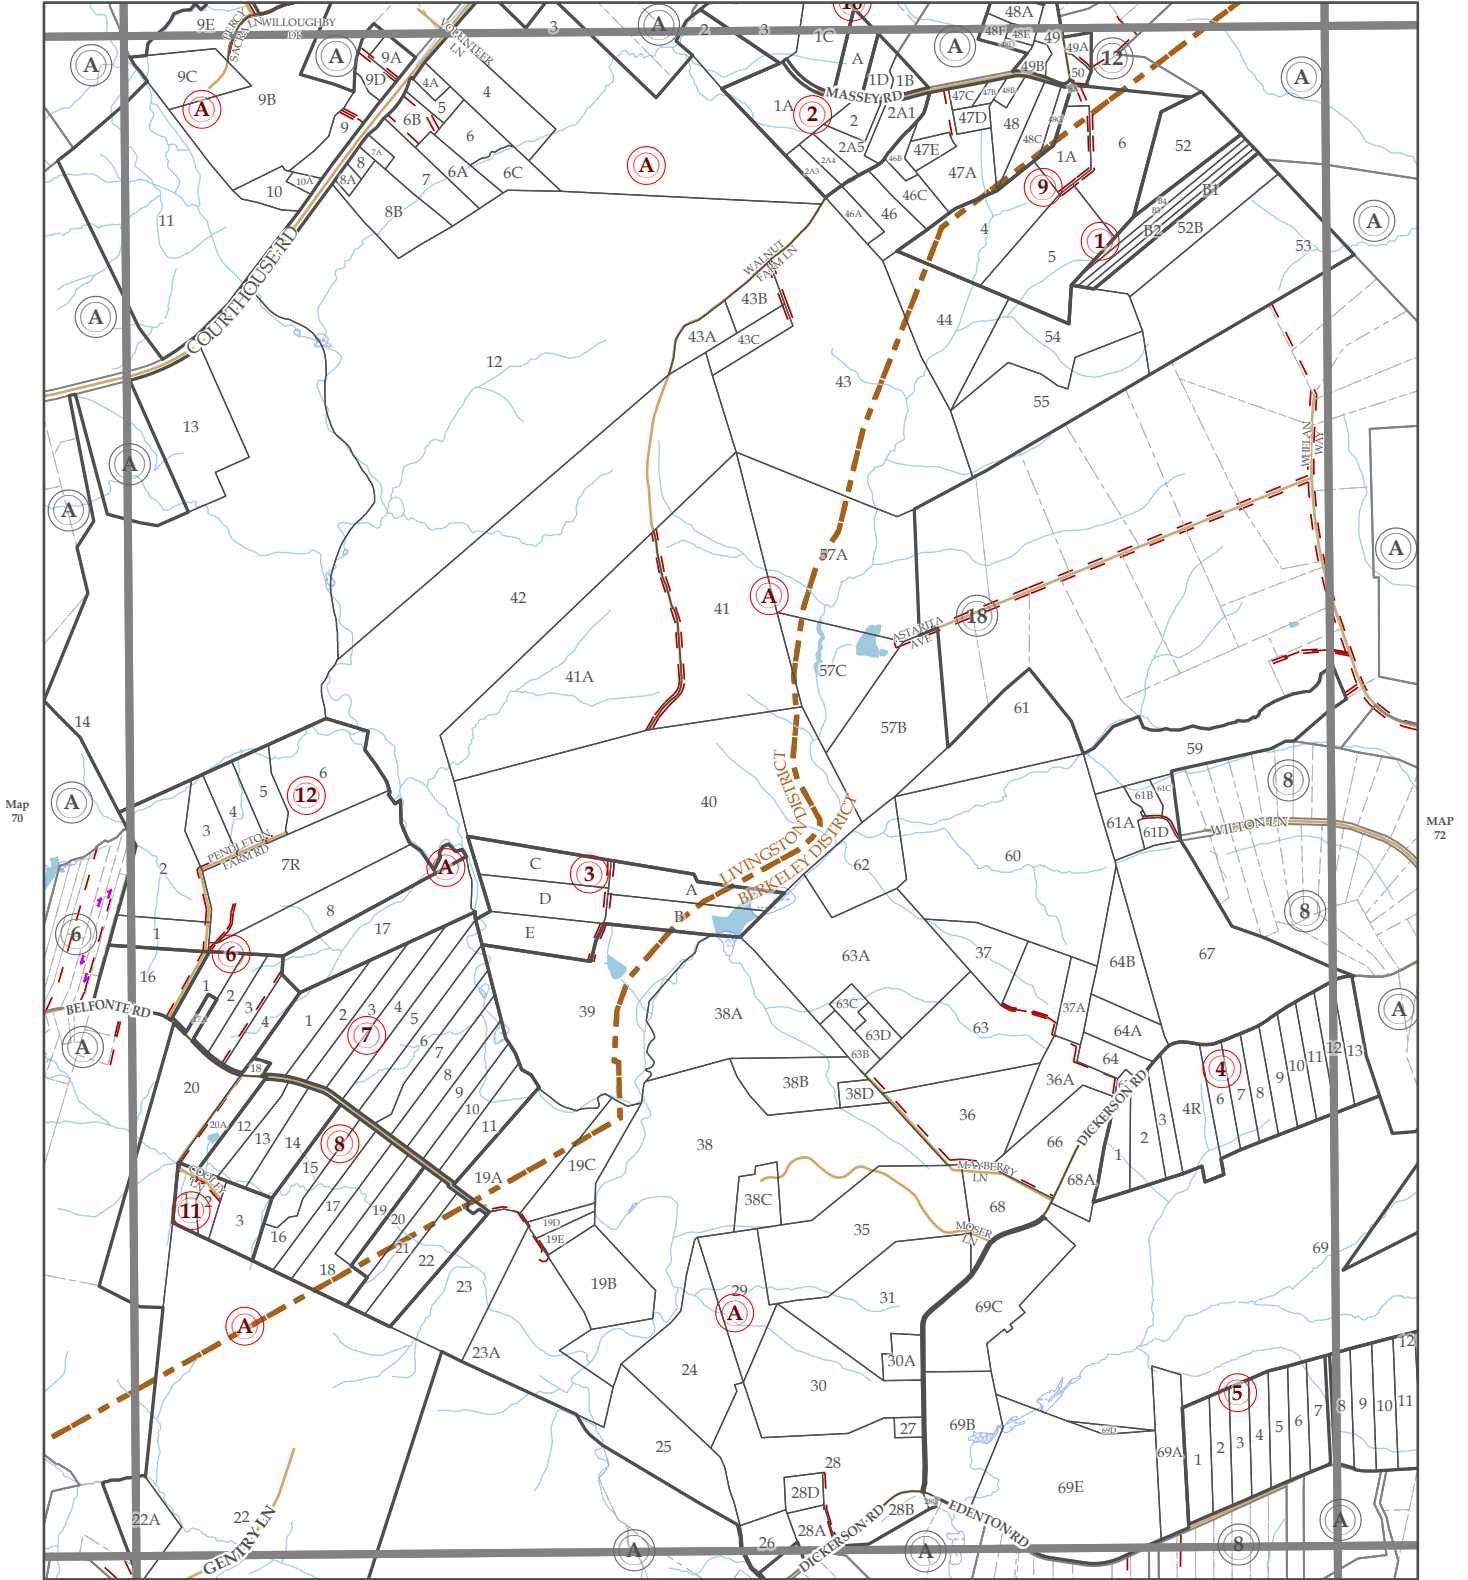

Spotsylvania County

BERKELEY DISTRICT & LIVINGSTON DISTRICT

Parcels current as of January 01, 2020

MAP 58

Date Printed: 1/24/2020

Map 70

Map 72

Map 80

Legend			
	Counties Boundaries		Ingress - Egress
	Current Tax Map Parcels		Adjacent Map Double Circles
	Adjacent Tax Map Parcels		Current Blocks
	Current Double Circles		Adjacent Tax Map Blocks
	Inserts		Cross Over
	Roads		Streams
	Swamps		Waterbodies
	Parks		National Park Service Property
	Magisterial District		