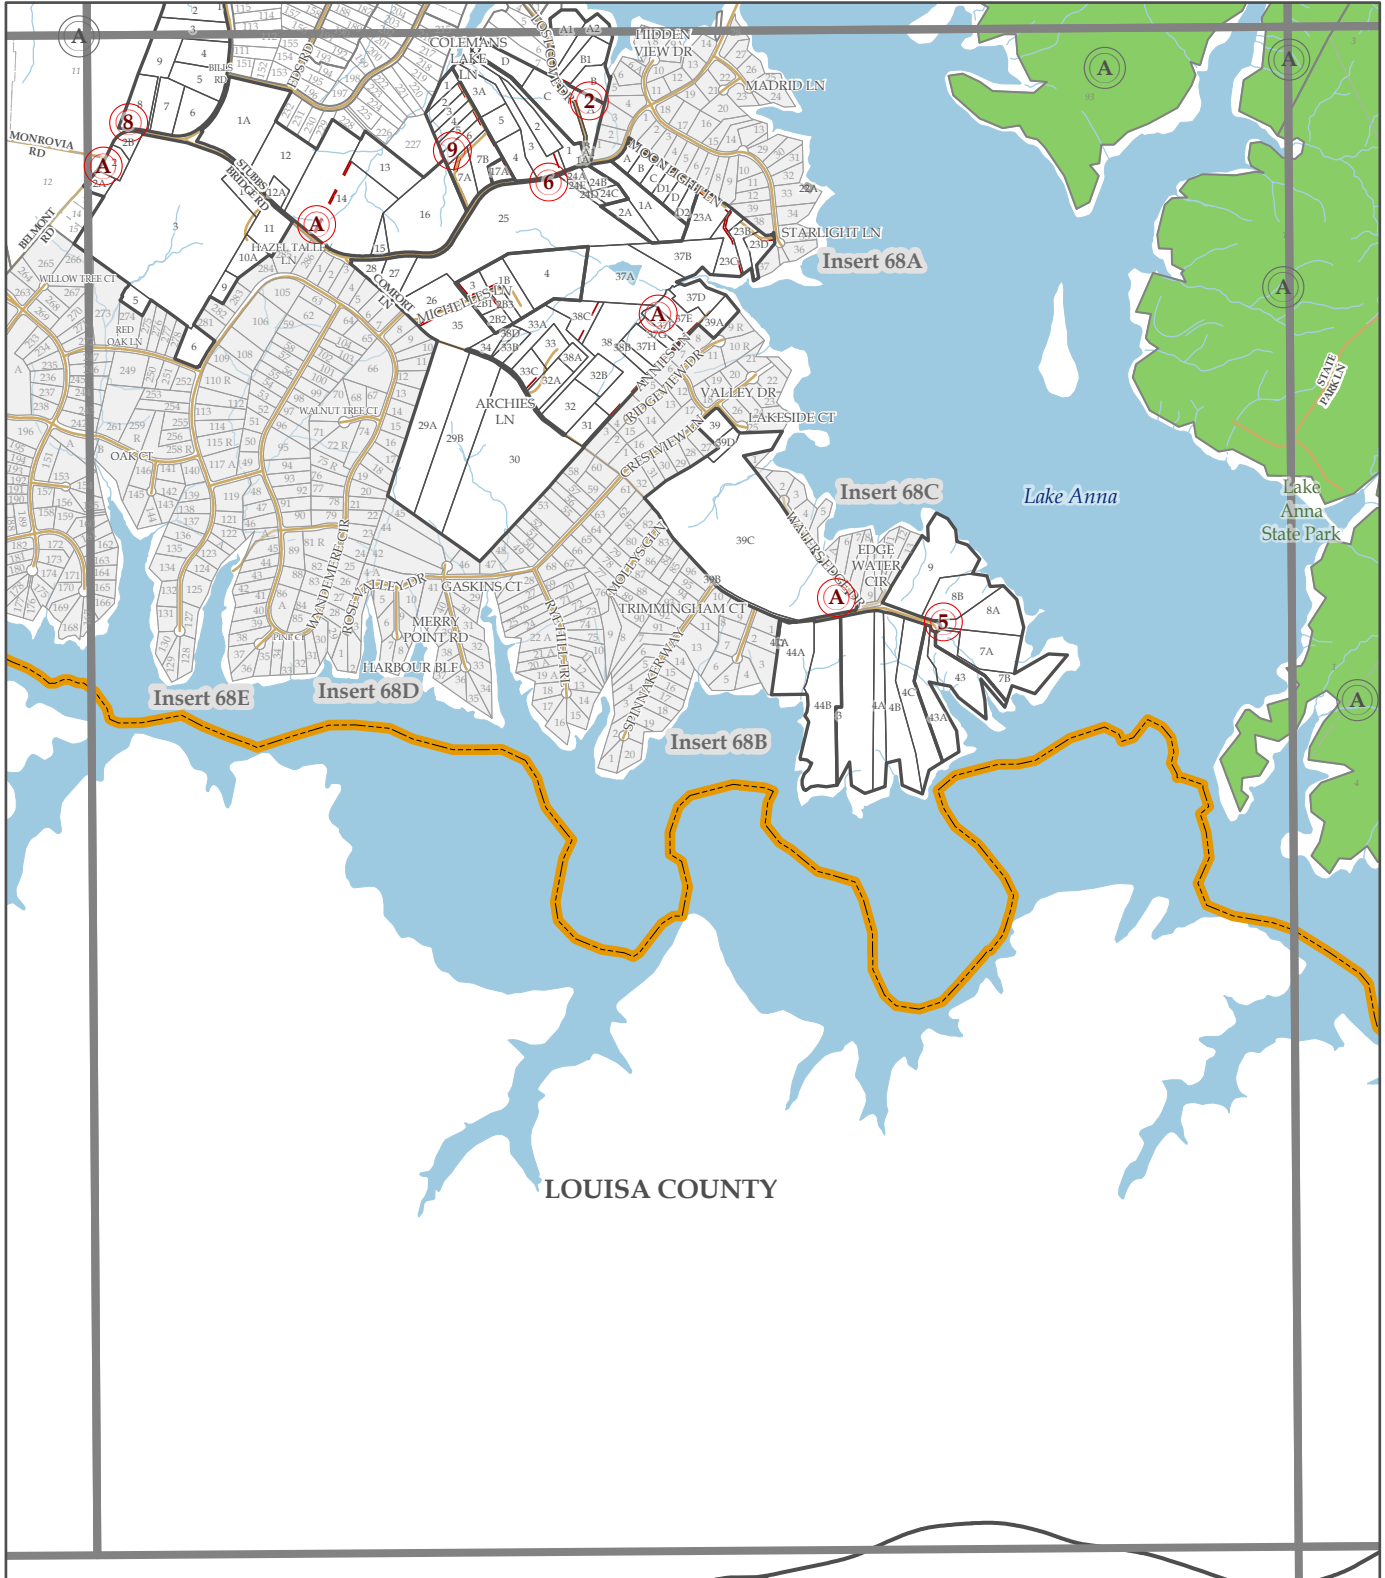

Spotsylvania County

LIVINGSTON DISTRICT

Parcels current as of January 01, 2020

MAP
55

Date Printed: 1/13/2020

Map
67

MAP
69

LOUISA COUNTY

Map
N/A

Legend			
	Counties Boundaries		Ingress - Egress
	Current Tax Map Parcels		Magisterial District
	Adjacent Tax Map Parcels		Streams
	Current Double Circles		Swamps
	Adjacent Tax Map Blocks		Waterbodies
	Inserts		Parks
	Cross Over		National Park Service Property
	Roads		