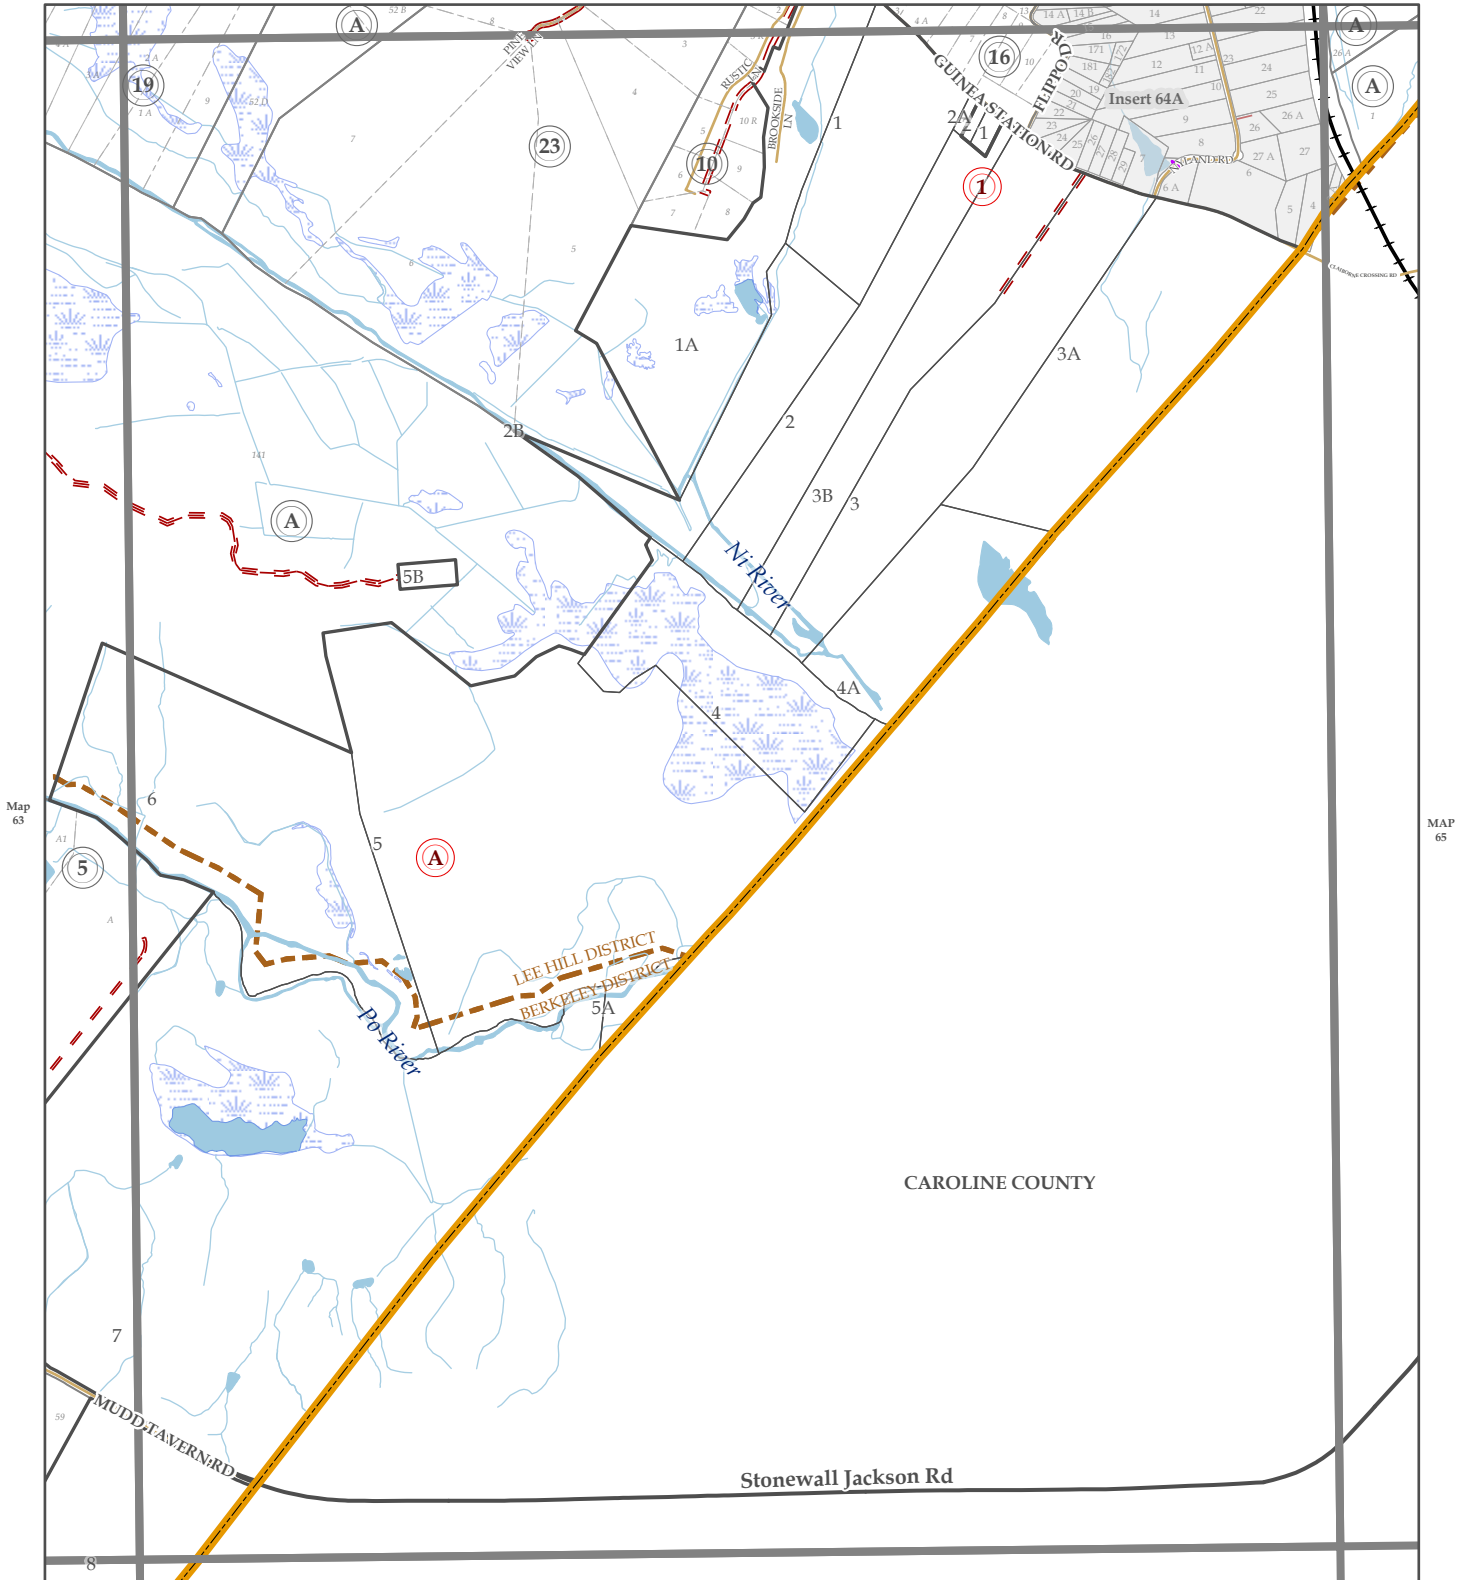

Spotsylvania County

BERKELEY DISTRICT & LEE HILL DISTRICT

Parcels current as of January 01, 2020

MAP 50

Date Printed: 1/22/2020

Legend			
	Counties Boundaries		Ingress - Egress
	Current Tax Map Parcels		Magisterial District
	Adjacent Tax Map Parcels		Streams
	Current Double Circles		Swamps
	Adjacent Map Double Circles		Waterbodies
	Current Blocks		Parks
	Adjacent Tax Map Blocks		National Park Service Property
	Inserts		
	Cross Over		
	Roads		

Section 64