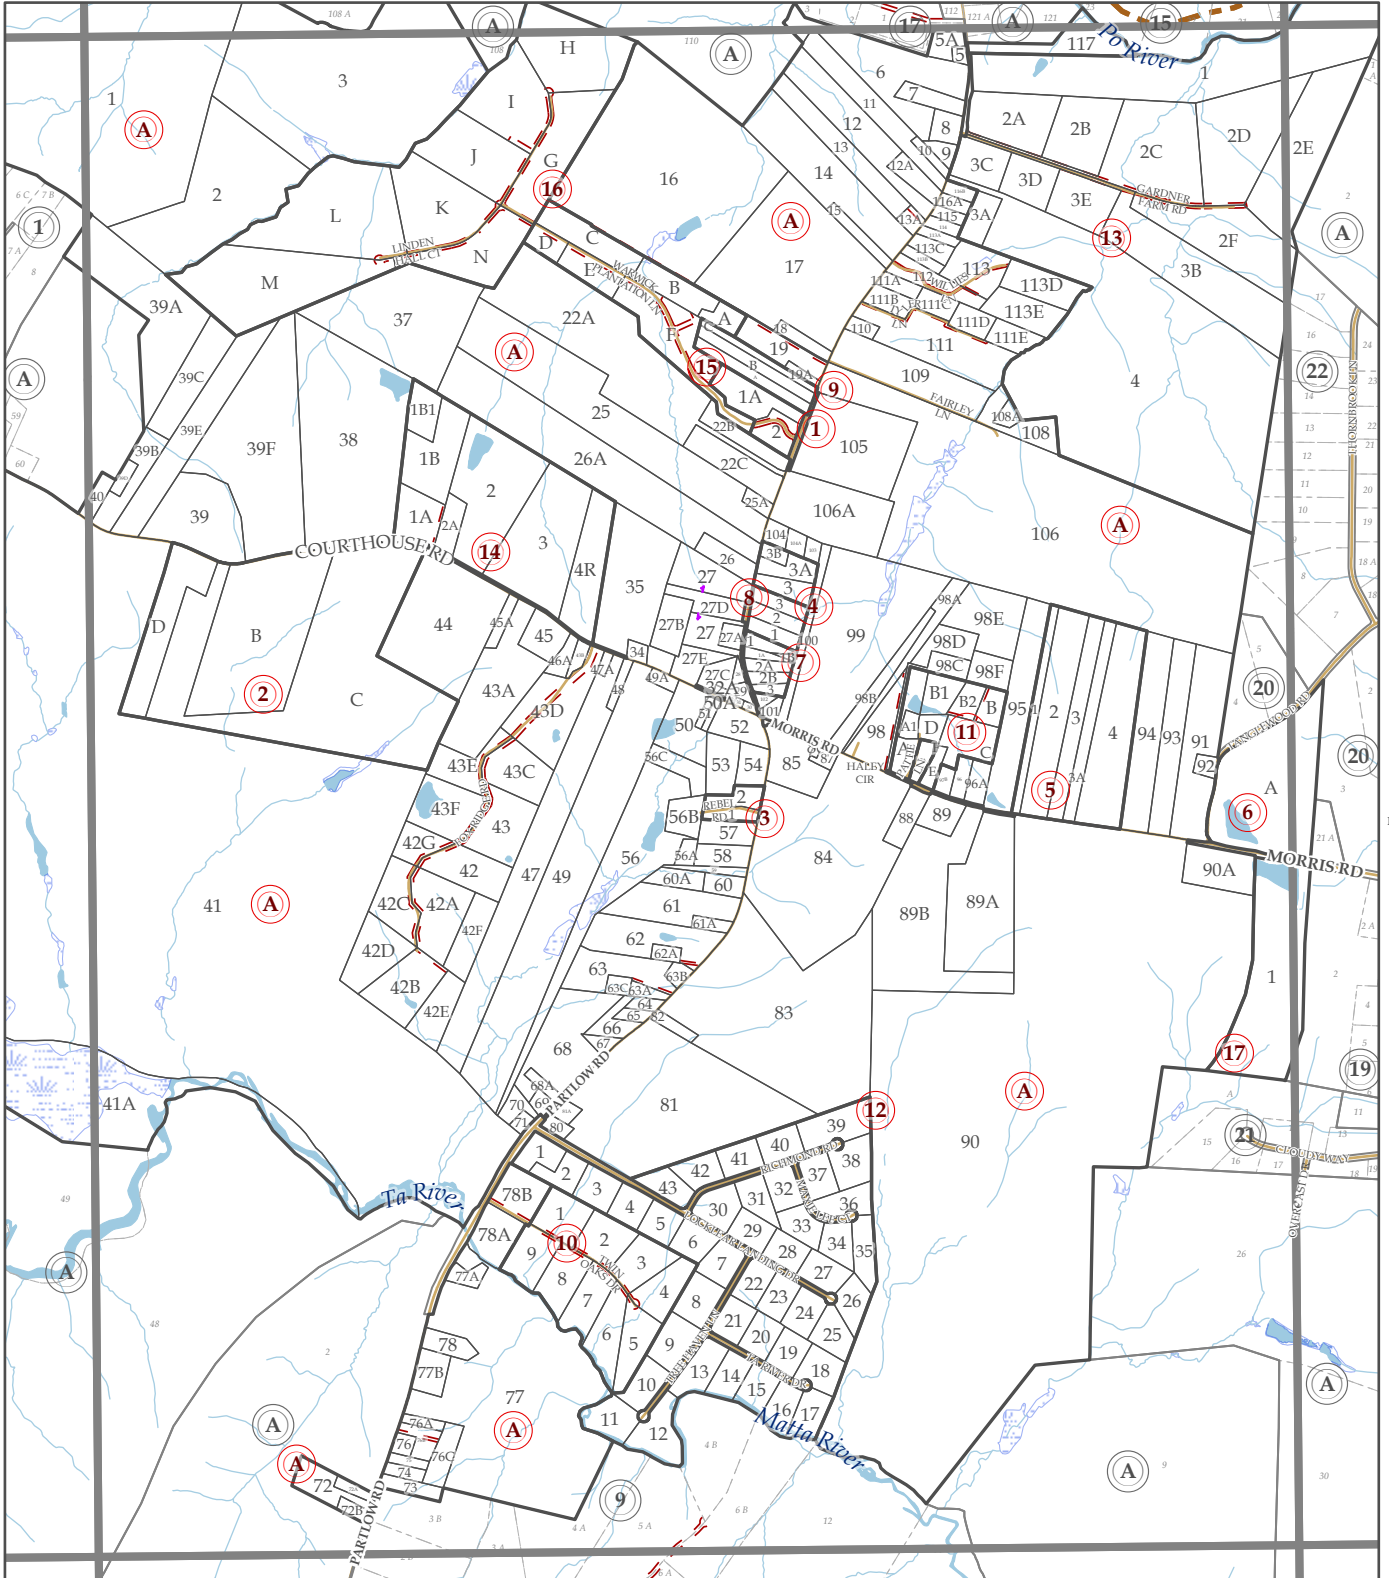

Spotsylvania County

BERKELEY DISTRICT

Parcels current as of January 01, 2020

MAP
47

Date Printed: 1/22/2020

Map
60

MAP
62

Map
74

Legend			
	Counties Boundaries		Ingress - Egress
	Current Tax Map Parcels		Adjacent Map Double Circles
	Adjacent Tax Map Parcels		Current Blocks
	Current Double Circles		Adjacent Tax Map Blocks
	Inserts		Roads
	Cross Over		Streams
	Roads		Swamps
			Waterbodies
			Parks
			National Park Service Property
			Magisterial District

Section 61