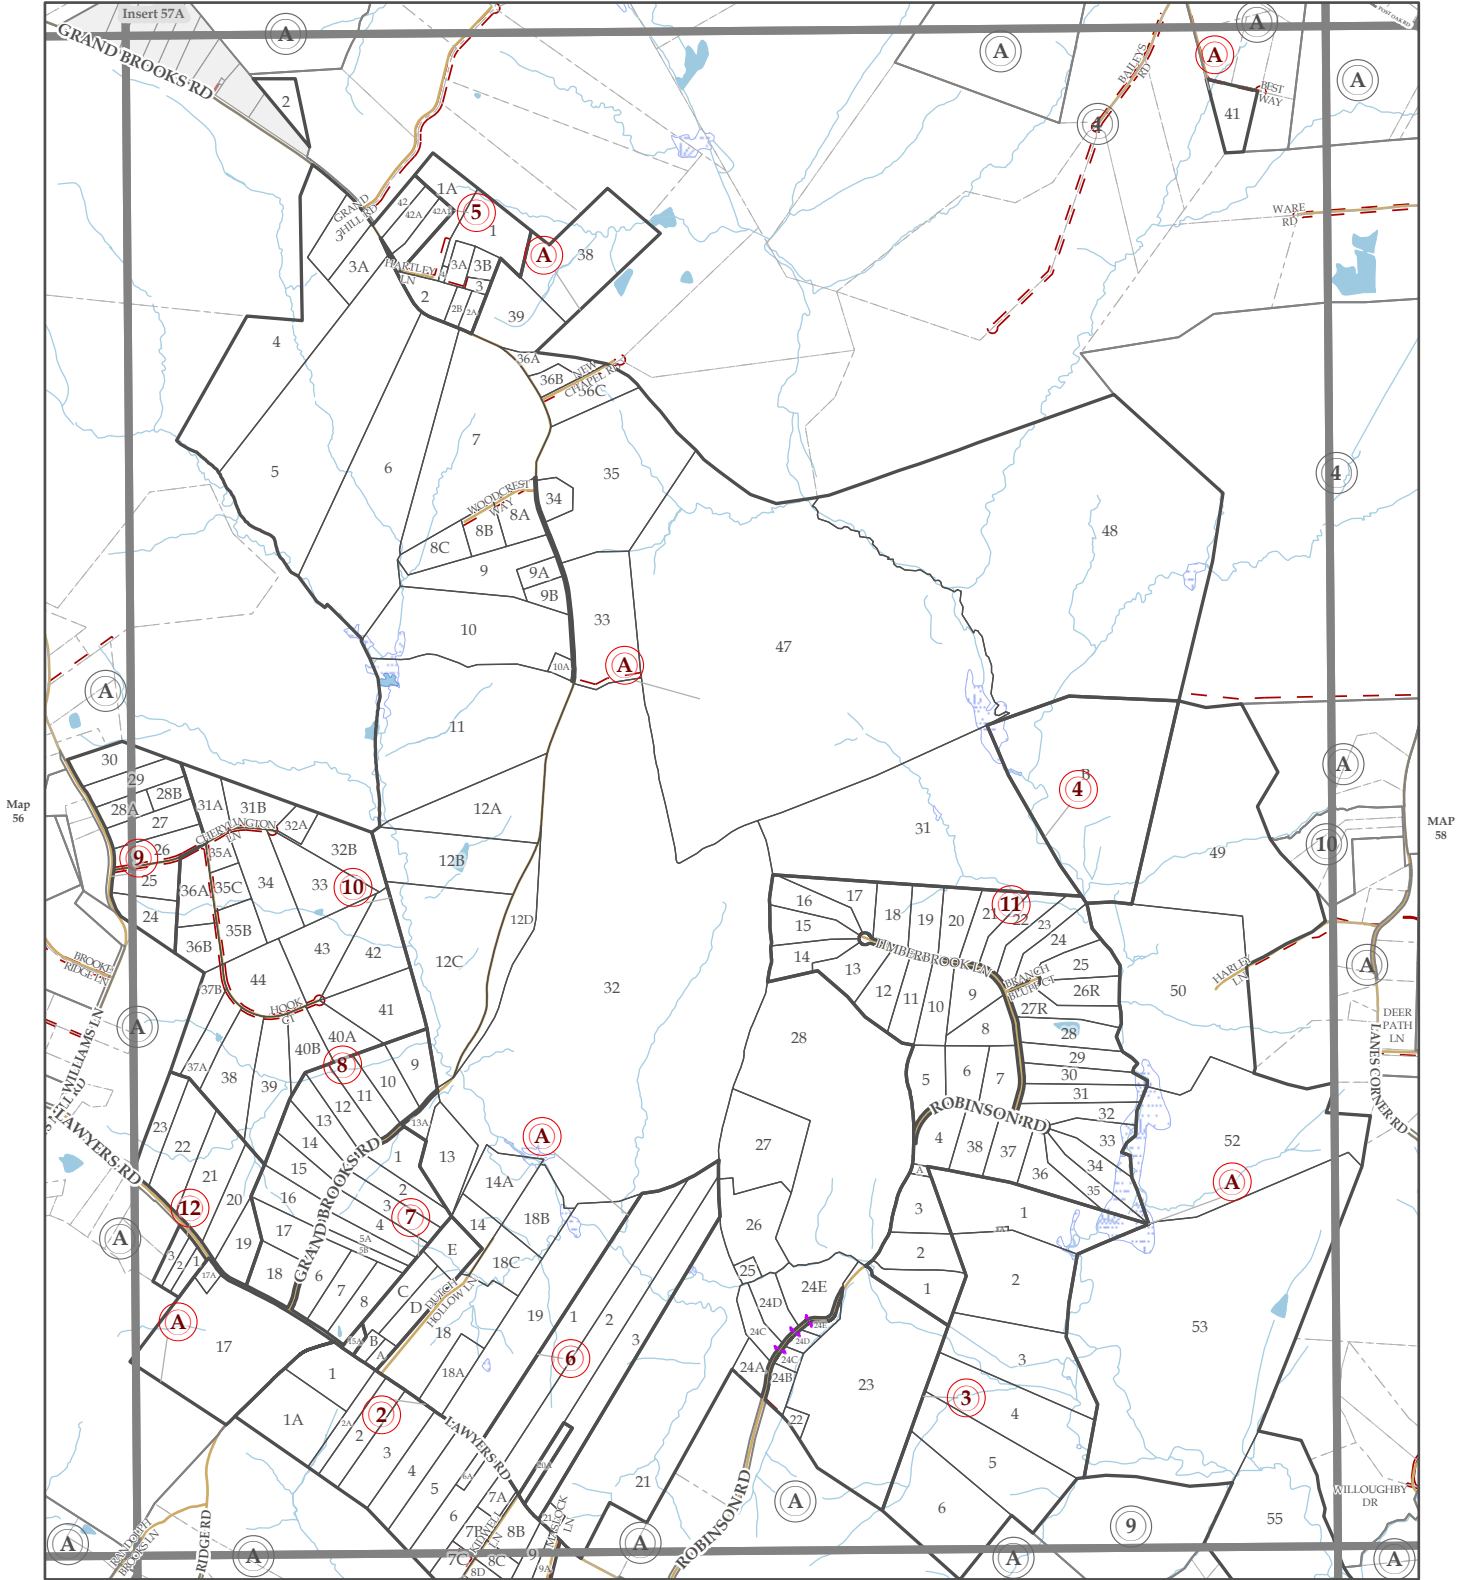

Spotsylvania County

LIVINGSTON DISTRICT

Parcels current as of January 01, 2020

MAP
43

Date Printed: 1/24/2020

Map
56

MAP
58

Map
70

Legend			
	Counties Boundaries		Ingress - Egress
	Current Tax Map Parcels		Adjacent Map Double Circles
	Adjacent Tax Map Parcels		Magisterial District
	Current Double Circles		Streams
	Inserts		Swamps
	Cross Over		Waterbodies
	Roads		Parks
	National Park Service Property		

Section 57