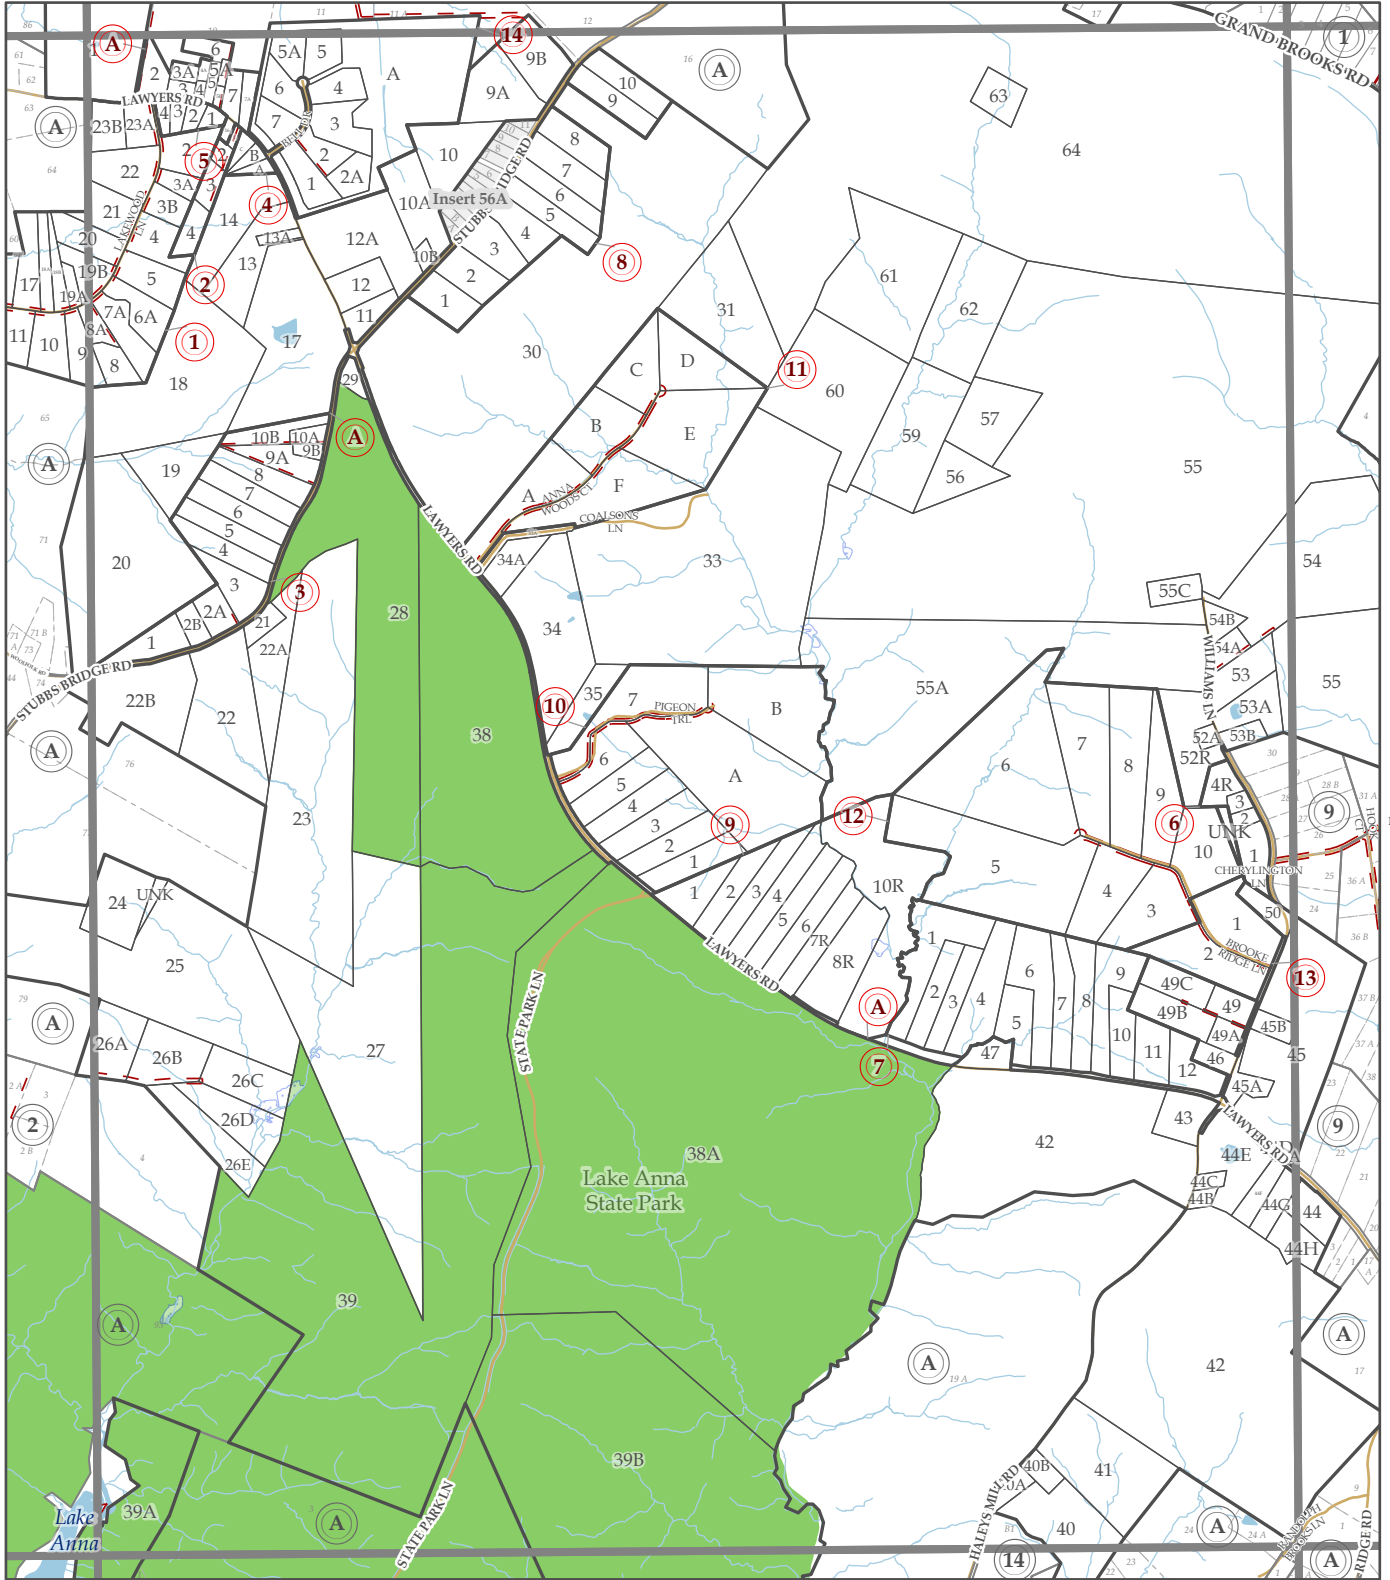

Spotsylvania County

LIVINGSTON DISTRICT

Parcels current as of January 01, 2020

MAP 42

Date Printed: 1/22/2020

Map 55

MAP 57

Map 69

Legend			
	Counties Boundaries		Ingress - Egress
	Current Tax Map Parcels		Magisterial District
	Adjacent Tax Map Parcels		Streams
	Current Double Circles		Swamps
	Adjacent Map Double Circles		Waterbodies
	Current Blocks		Parks
	Adjacent Tax Map Blocks		National Park Service Property
	Inserts		Roads
	Cross Over		
	Roads		