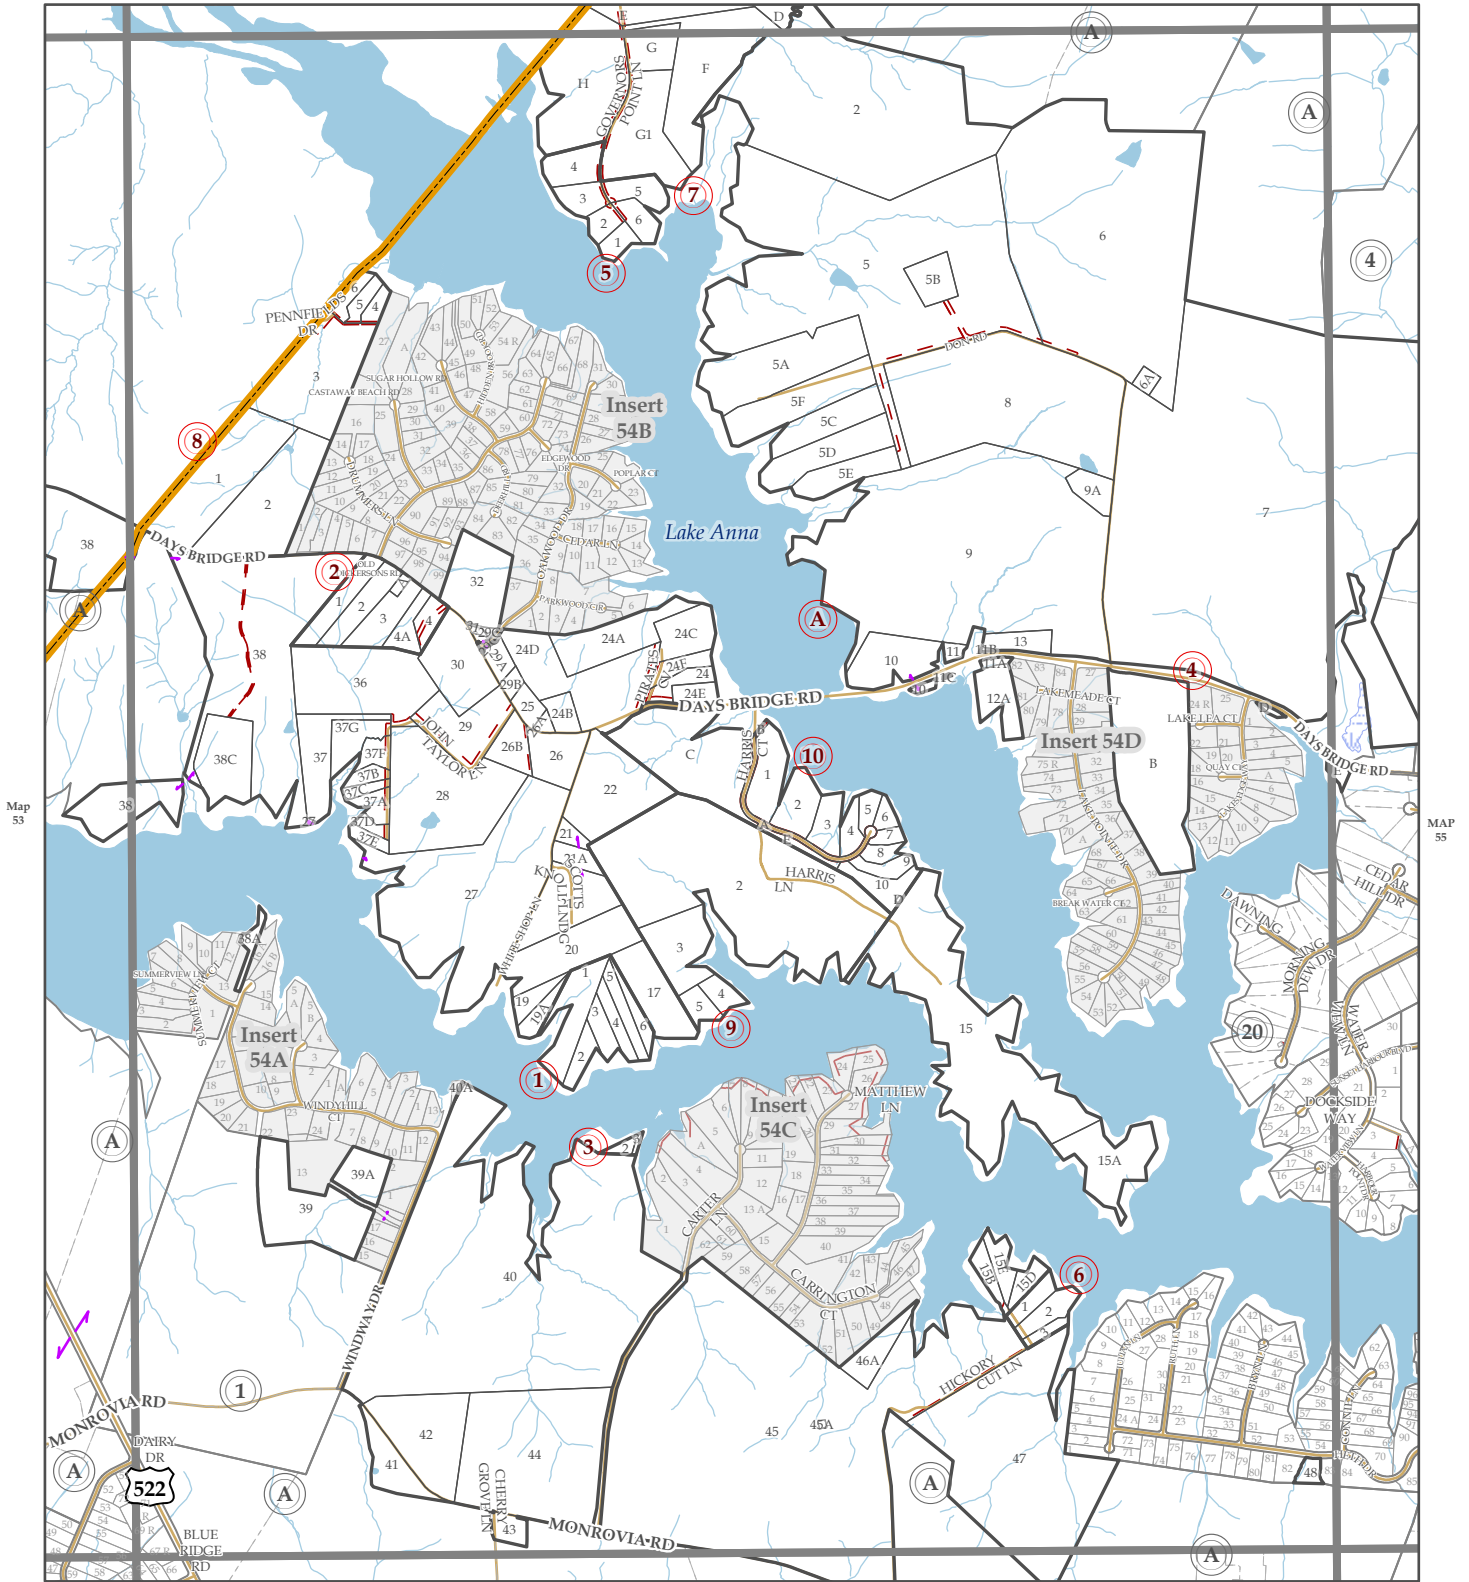

Spotsylvania County

LIVINGSTON DISTRICT

Parcels current as of January 01, 2020

MAP
40

Date Printed: 1/15/2020

Map
53

MAP
55

Map
67

Legend			
	Counties Boundaries		Ingress - Egress
	Current Tax Map Parcels		Adjacent Map Double Circles
	Adjacent Tax Map Parcels		Magisterial District
	Current Double Circles		Streams
	Current Blocks		Swamps
	Adjacent Tax Map Blocks		Waterbodies
	Inserts		Parks
	Cross Over		National Park Service Property
	Roads		