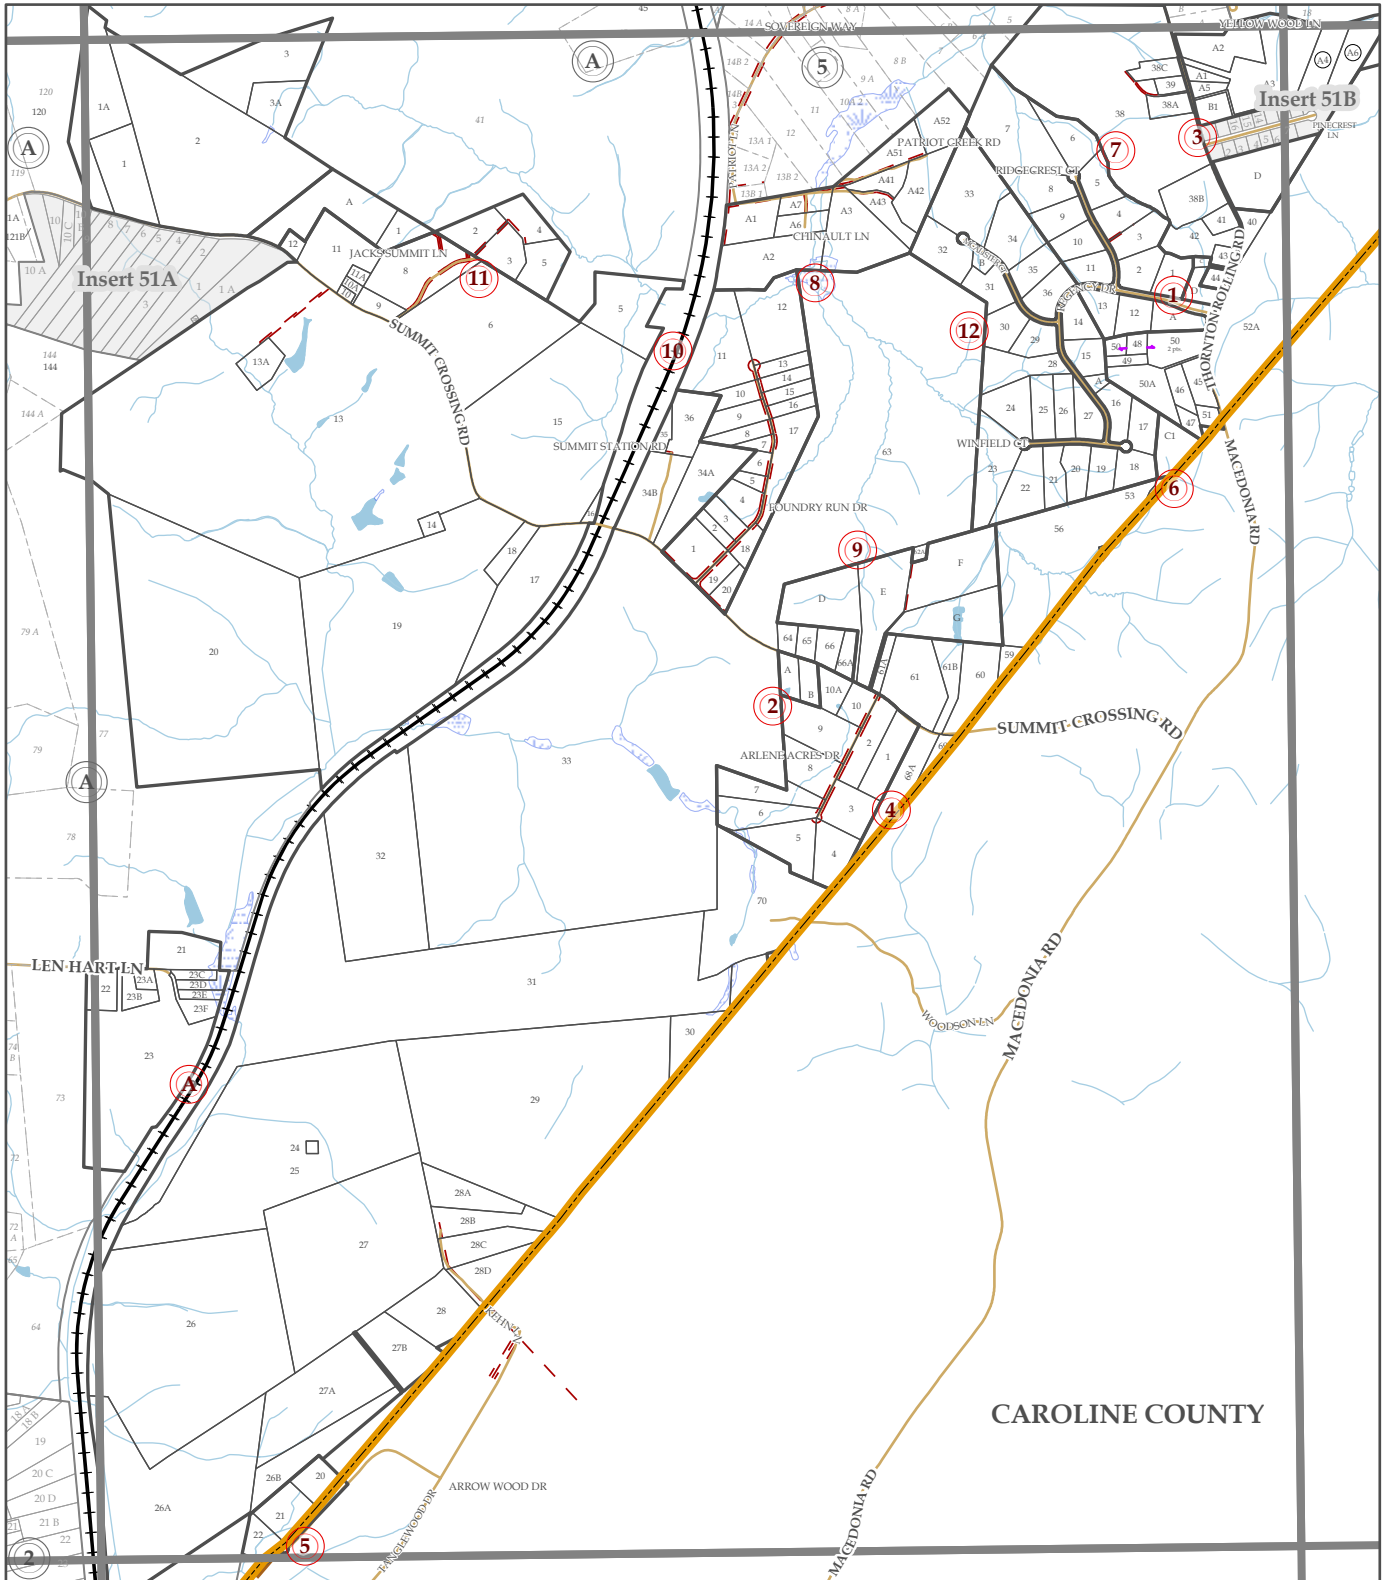

Spotsylvania County

LEE HILL DISTRICT

Parcels current as of January 01, 2020

MAP 37

Date Printed: 1/16/2020

Map 50

MAP 52

Map 65

Legend			
	Counties Boundaries		Ingress - Egress
	Current Tax Map Parcels		Adjacent Map Double Circles
	Adjacent Tax Map Parcels		Current Blocks
	Current Double Circles		Adjacent Tax Map Blocks
	Inserts		Cross Over
	Roads		National Park Service Property
	Magisterial District		Streams
	Swamps		Waterbodies
	Parks		