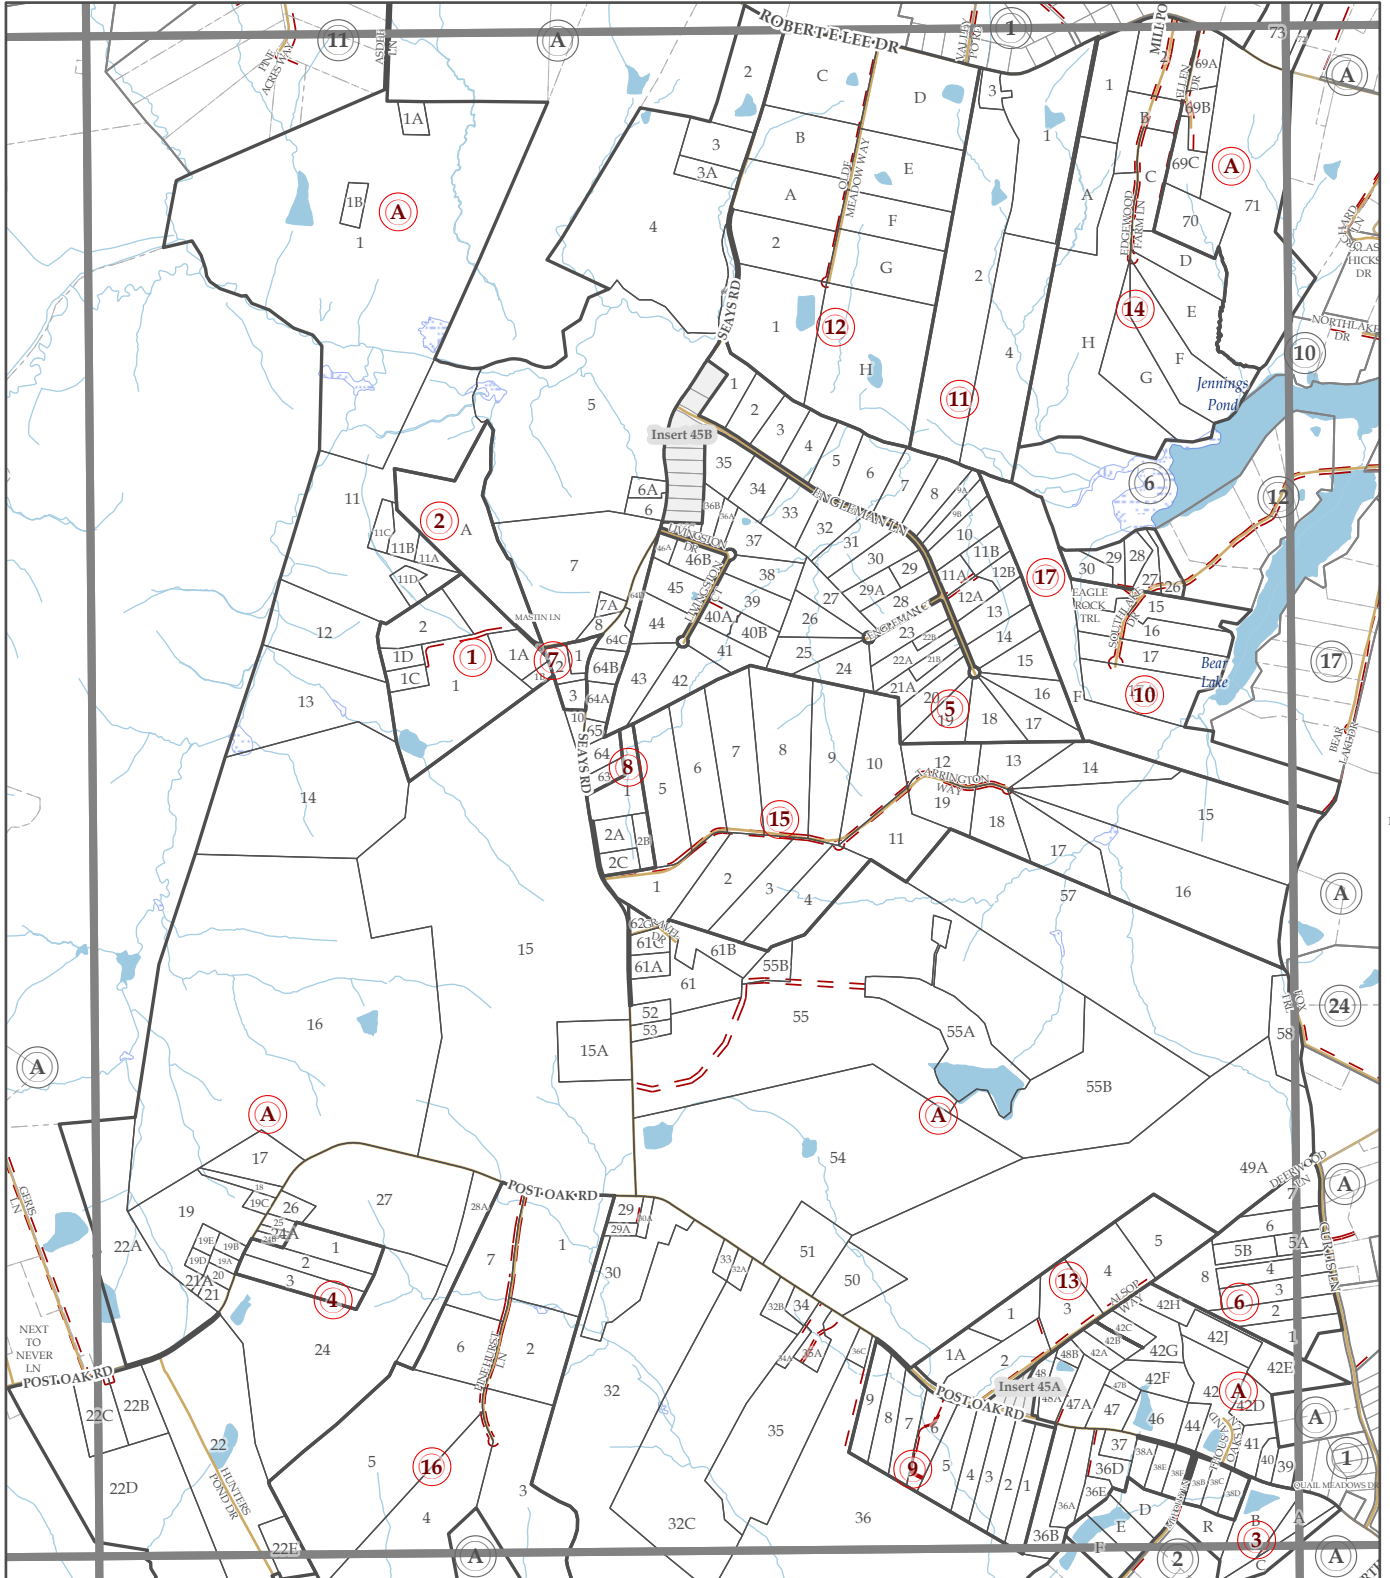

# Spotsylvania County

LIVINGSTON DISTRICT

Parcels current as of January 01, 2020

MAP 31

Date Printed: 1/24/2020

Map 44

MAP 46

Map 59

Legend			
	Counties Boundaries		Ingress - Egress
	Current Tax Map Parcels		Magisterial District
	Adjacent Tax Map Parcels		Streams
	Current Double Circles		Swamps
	Adjacent Tax Map Blocks		Waterbodies
	Inserts		Parks
	Cross Over		National Park Service Property
	Roads		