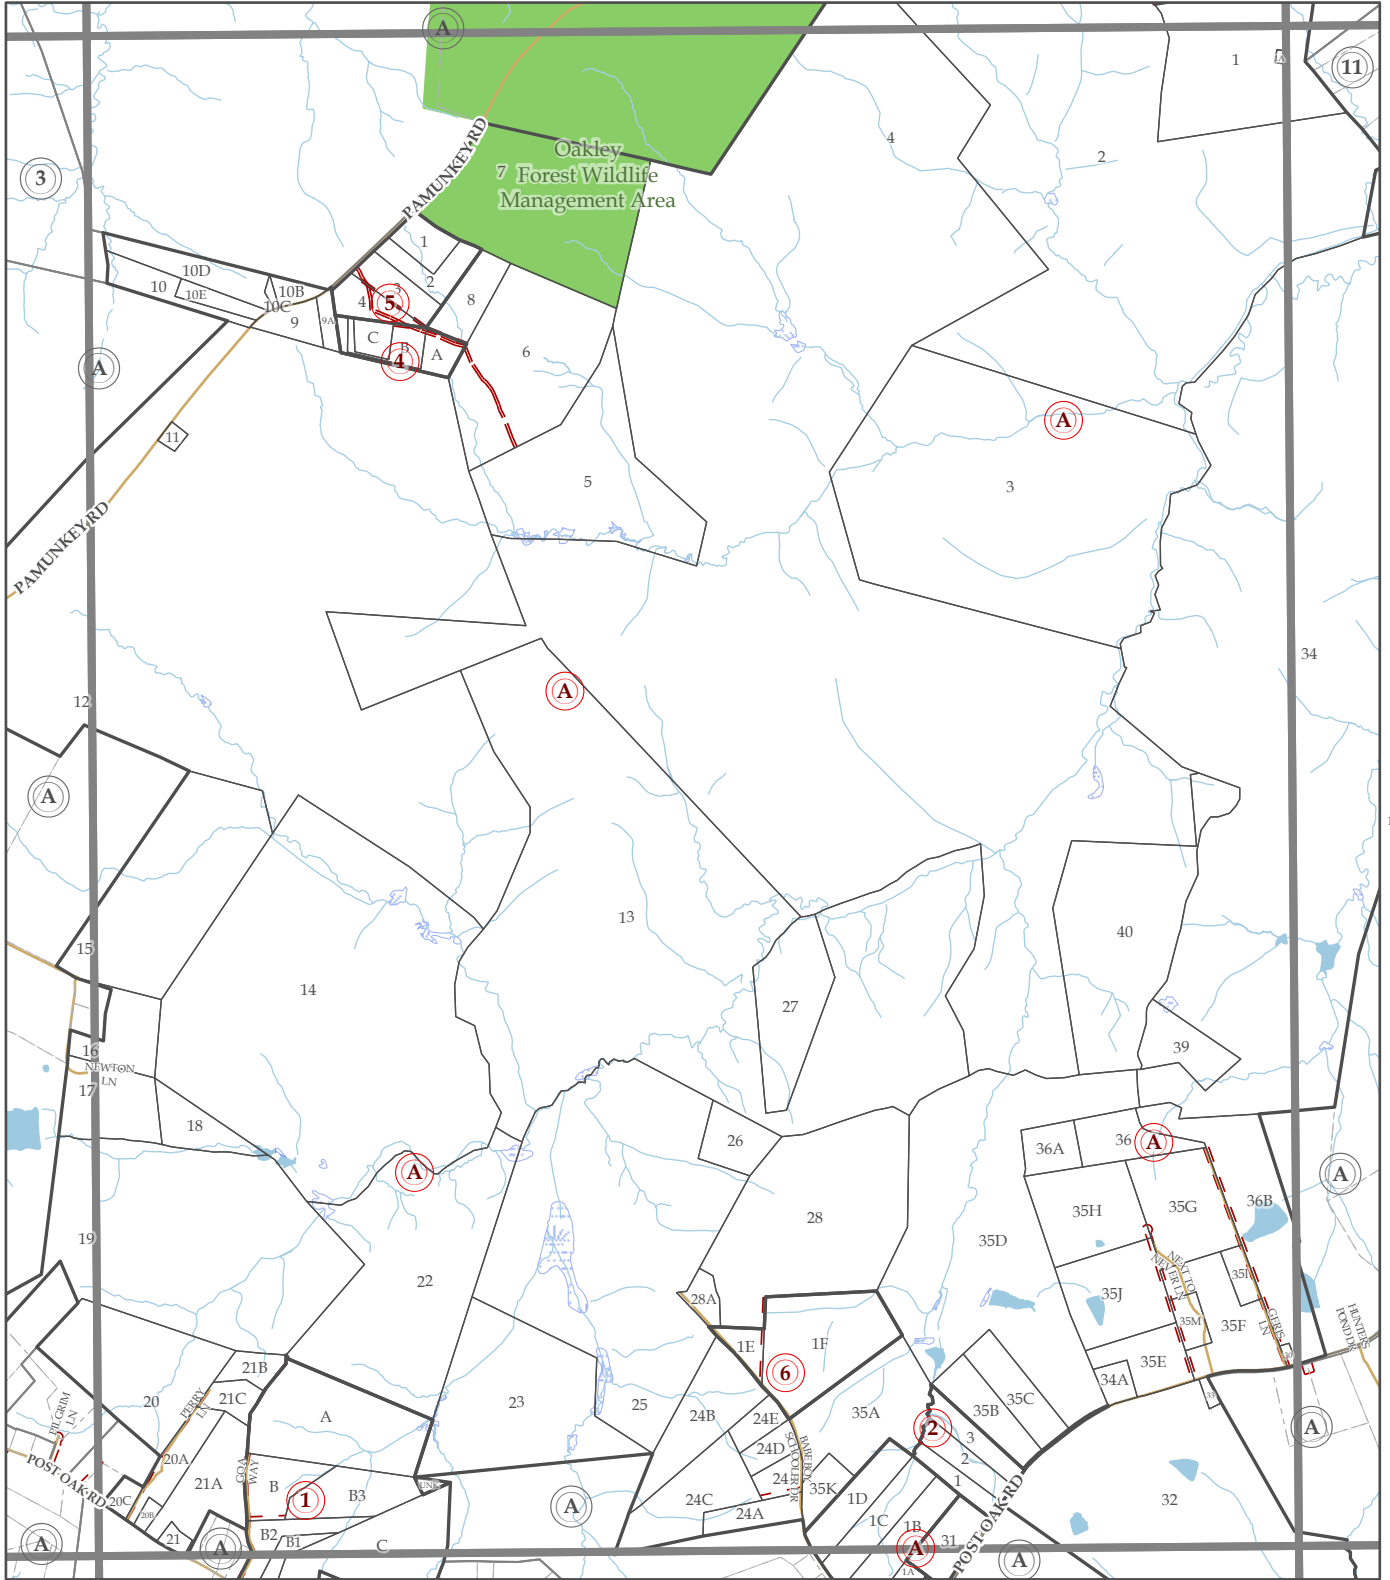

Spotsylvania County

LIVINGSTON DISTRICT

Parcels current as of January 01, 2020

MAP
30

Date Printed: 1/24/2020

Map
43

MAP
45

Map
58

Legend			
	Counties Boundaries		Ingress - Egress
	Current Tax Map Parcels		Magisterial District
	Adjacent Tax Map Parcels		Streams
	Current Double Circles		Swamps
	Adjacent Map Double Circles		Waterbodies
	Current Blocks		Parks
	Adjacent Tax Map Blocks		National Park Service Property
	Inserts		Cross Over
	Cross Over		Roads
	Roads		