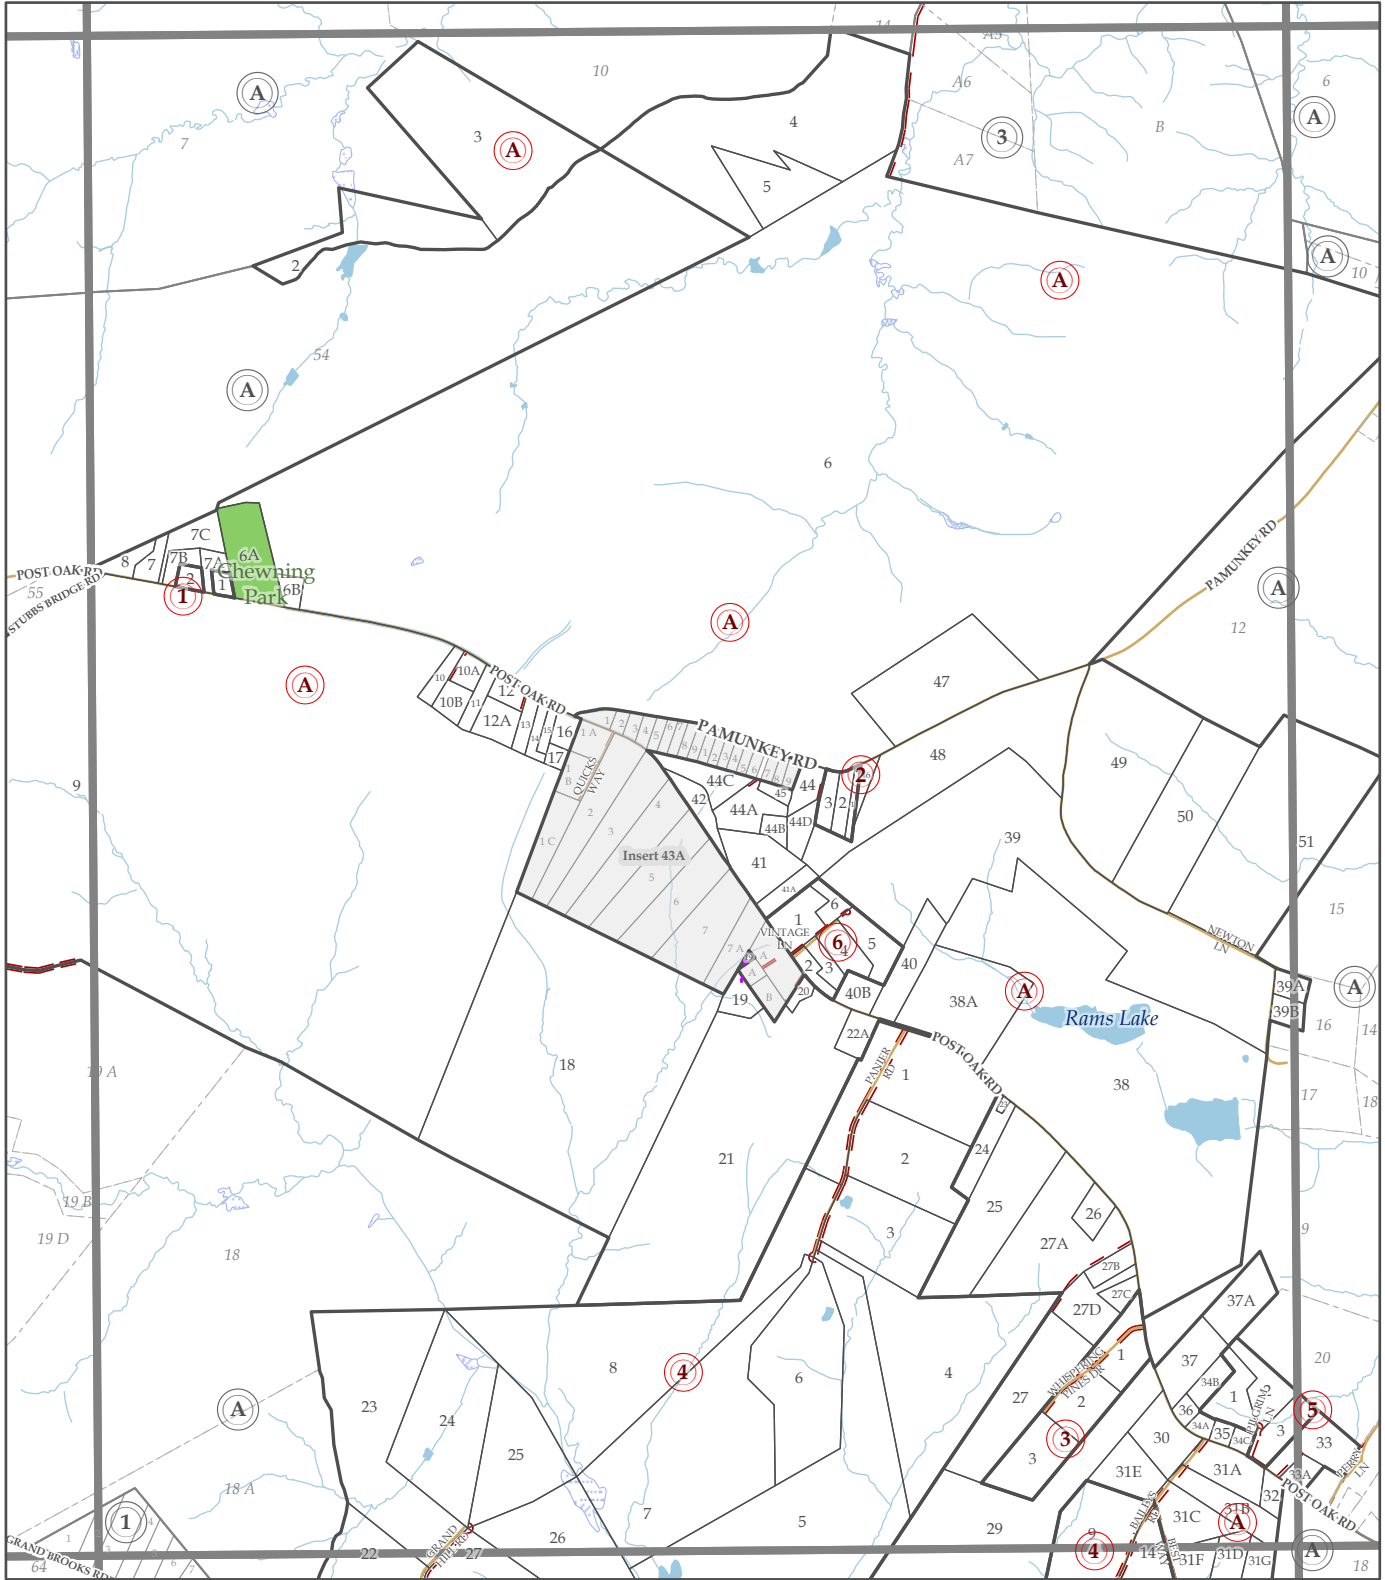

Spotsylvania County

LIVINGSTON DISTRICT

Parcels current as of January 01, 2020

MAP
29

Date Printed: 1/23/2020

Map
42

MAP
44

Map
57

| Legend | | | |
|--------|--------------------------|--|--------------------------------|
| | Counties Boundaries | | Ingress - Egress |
| | Current Tax Map Parcels | | Magisterial District |
| | Adjacent Tax Map Parcels | | Streams |
| | Current Double Circles | | Swamps |
| | Current Blocks | | Waterbodies |
| | Adjacent Tax Map Blocks | | Parks |
| | Inserts | | National Park Service Property |
| | Cross Over | | |
| | Roads | | |