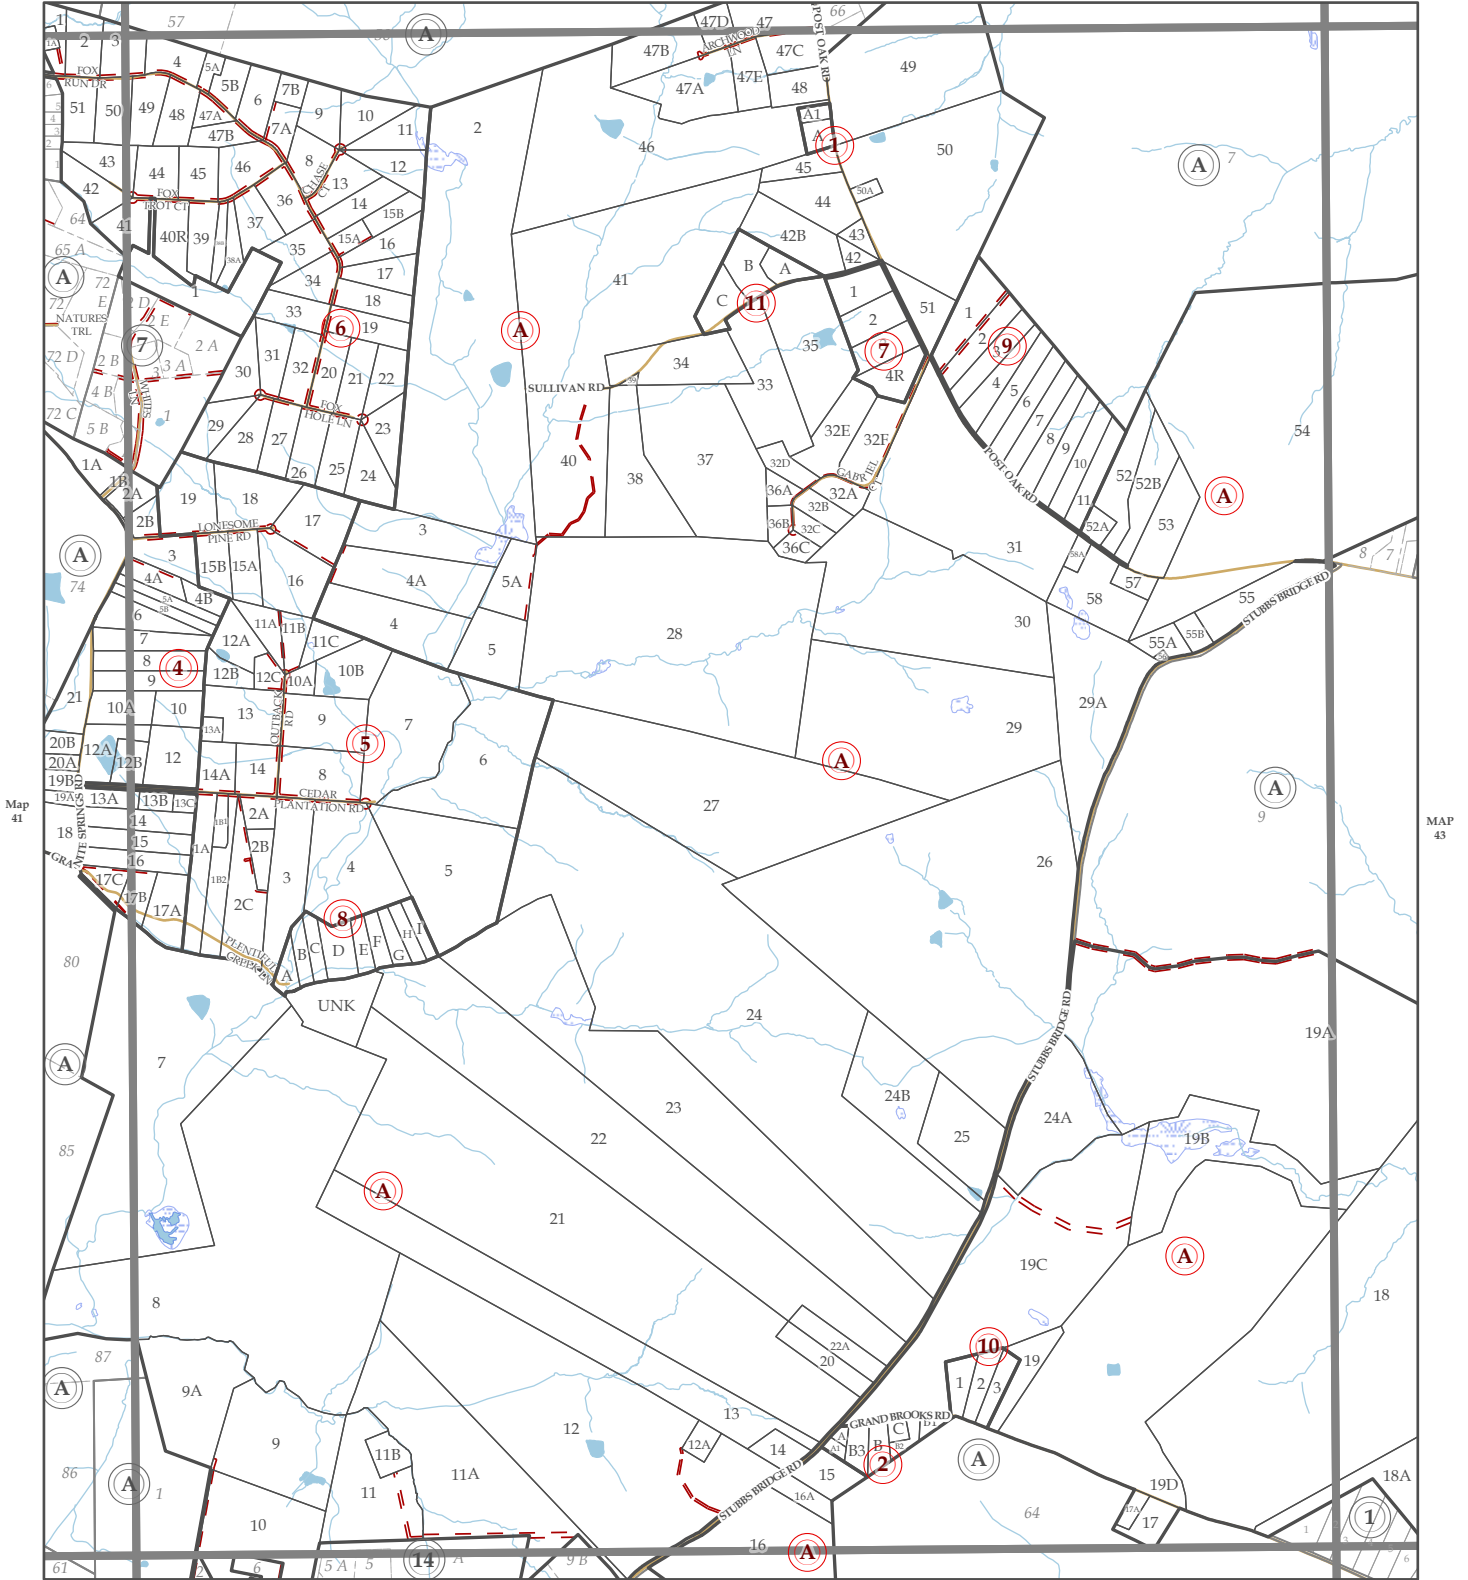

# Spotsylvania County

LIVINGSTON DISTRICT

Parcels current as of January 01, 2020

MAP 28

Date Printed: 1/23/2020

Map 41

MAP 43

Map 56

Legend			
	Counties Boundaries		Ingress - Egress
	Current Tax Map Parcels		Adjacent Map Double Circles
	Adjacent Tax Map Parcels		Current Blocks
	Current Double Circles		Adjacent Tax Map Blocks
	Inserts		Cross Over
	Roads		Streams
	Streams		Swamps
	Swamps		Waterbodies
	Parks		National Park Service Property