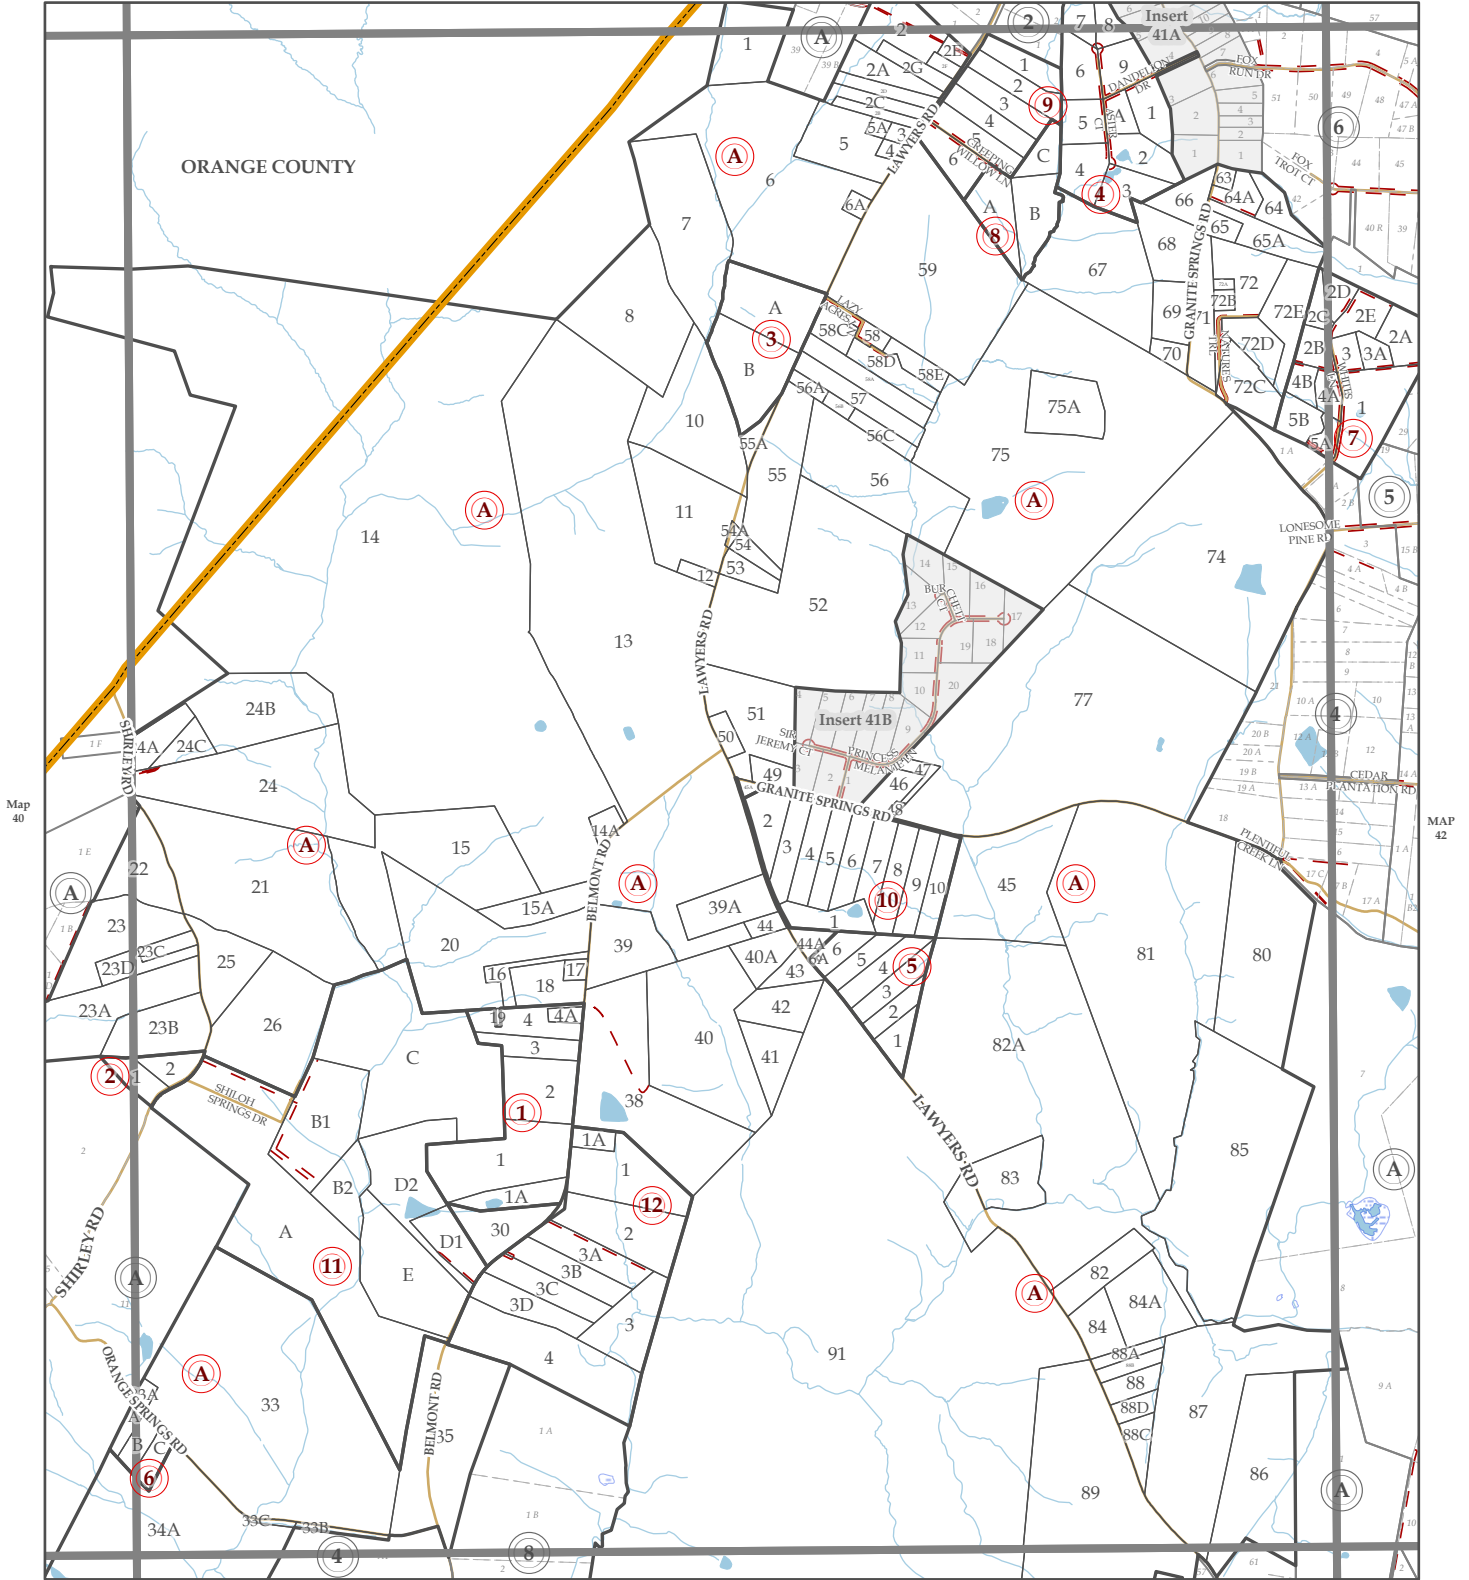

Spotsylvania County

LIVINGSTON DISTRICT

Parcels current as of January 01, 2020

MAP 27

Date Printed: 1/27/2020

Map 40

MAP 42

Map 55

Legend			
	Counties Boundaries		Ingress - Egress
	Current Tax Map Parcels		Magisterial District
	Adjacent Tax Map Parcels		Streams
	Current Double Circles		Swamps
	Adjacent Map Double Circles		Waterbodies
	Current Blocks		Parks
	Adjacent Tax Map Blocks		National Park Service Property
	Inserts		Roads
	Cross Over		
	Roads		