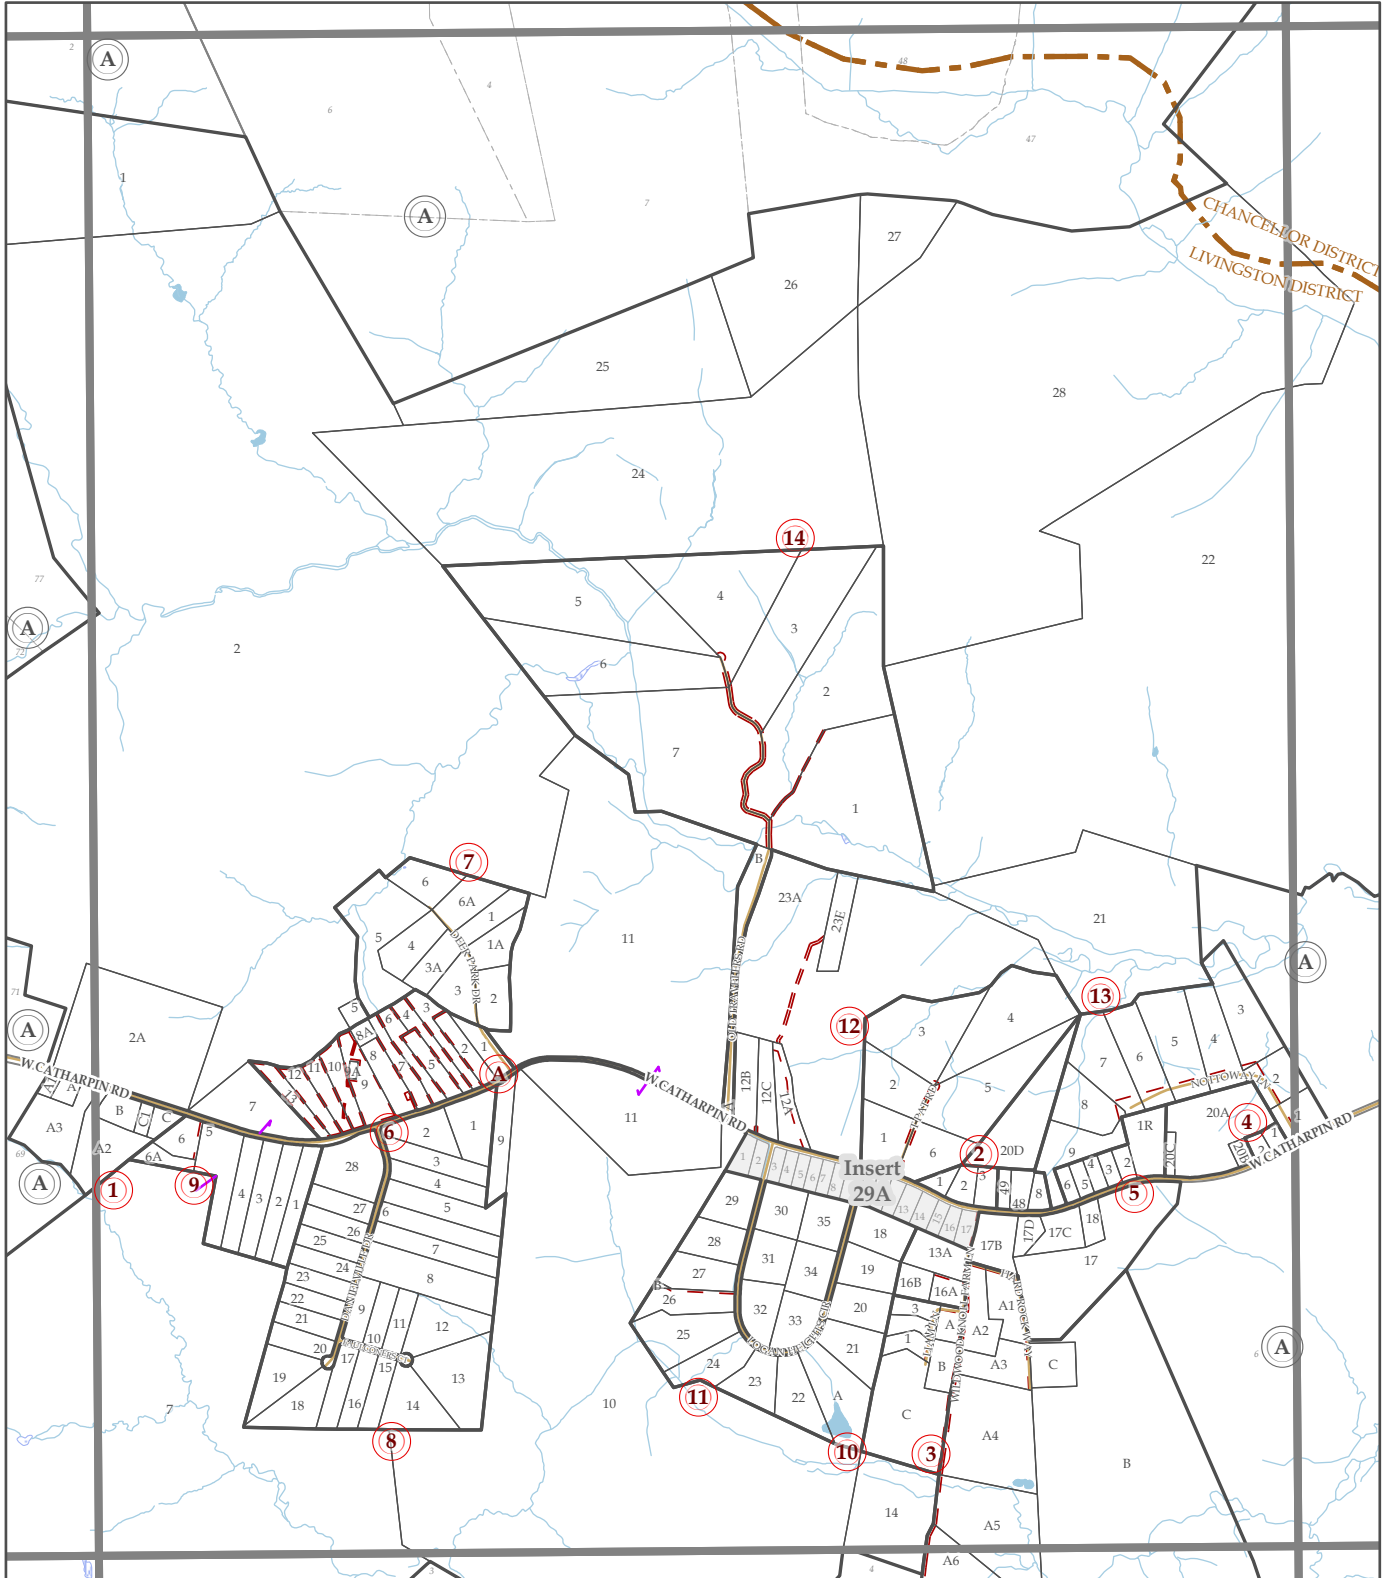

Spotsylvania County

CHANCELLOR DISTRICT & LIVINGSTON DISTRICT

Parcels current as of January 01, 2020

MAP
17

Date Printed: 1/16/2020

Map
28

MAP
30

Map
43

Legend			
	Counties Boundaries		Ingress - Egress
	Current Tax Map Parcels		Magisterial District
	Adjacent Tax Map Parcels		Streams
	Current Double Circles		Swamps
	Adjacent Map Double Circles		Waterbodies
	Current Blocks		Parks
	Adjacent Tax Map Blocks		National Park Service Property
	Inserts		
	Cross Over		
	Roads		