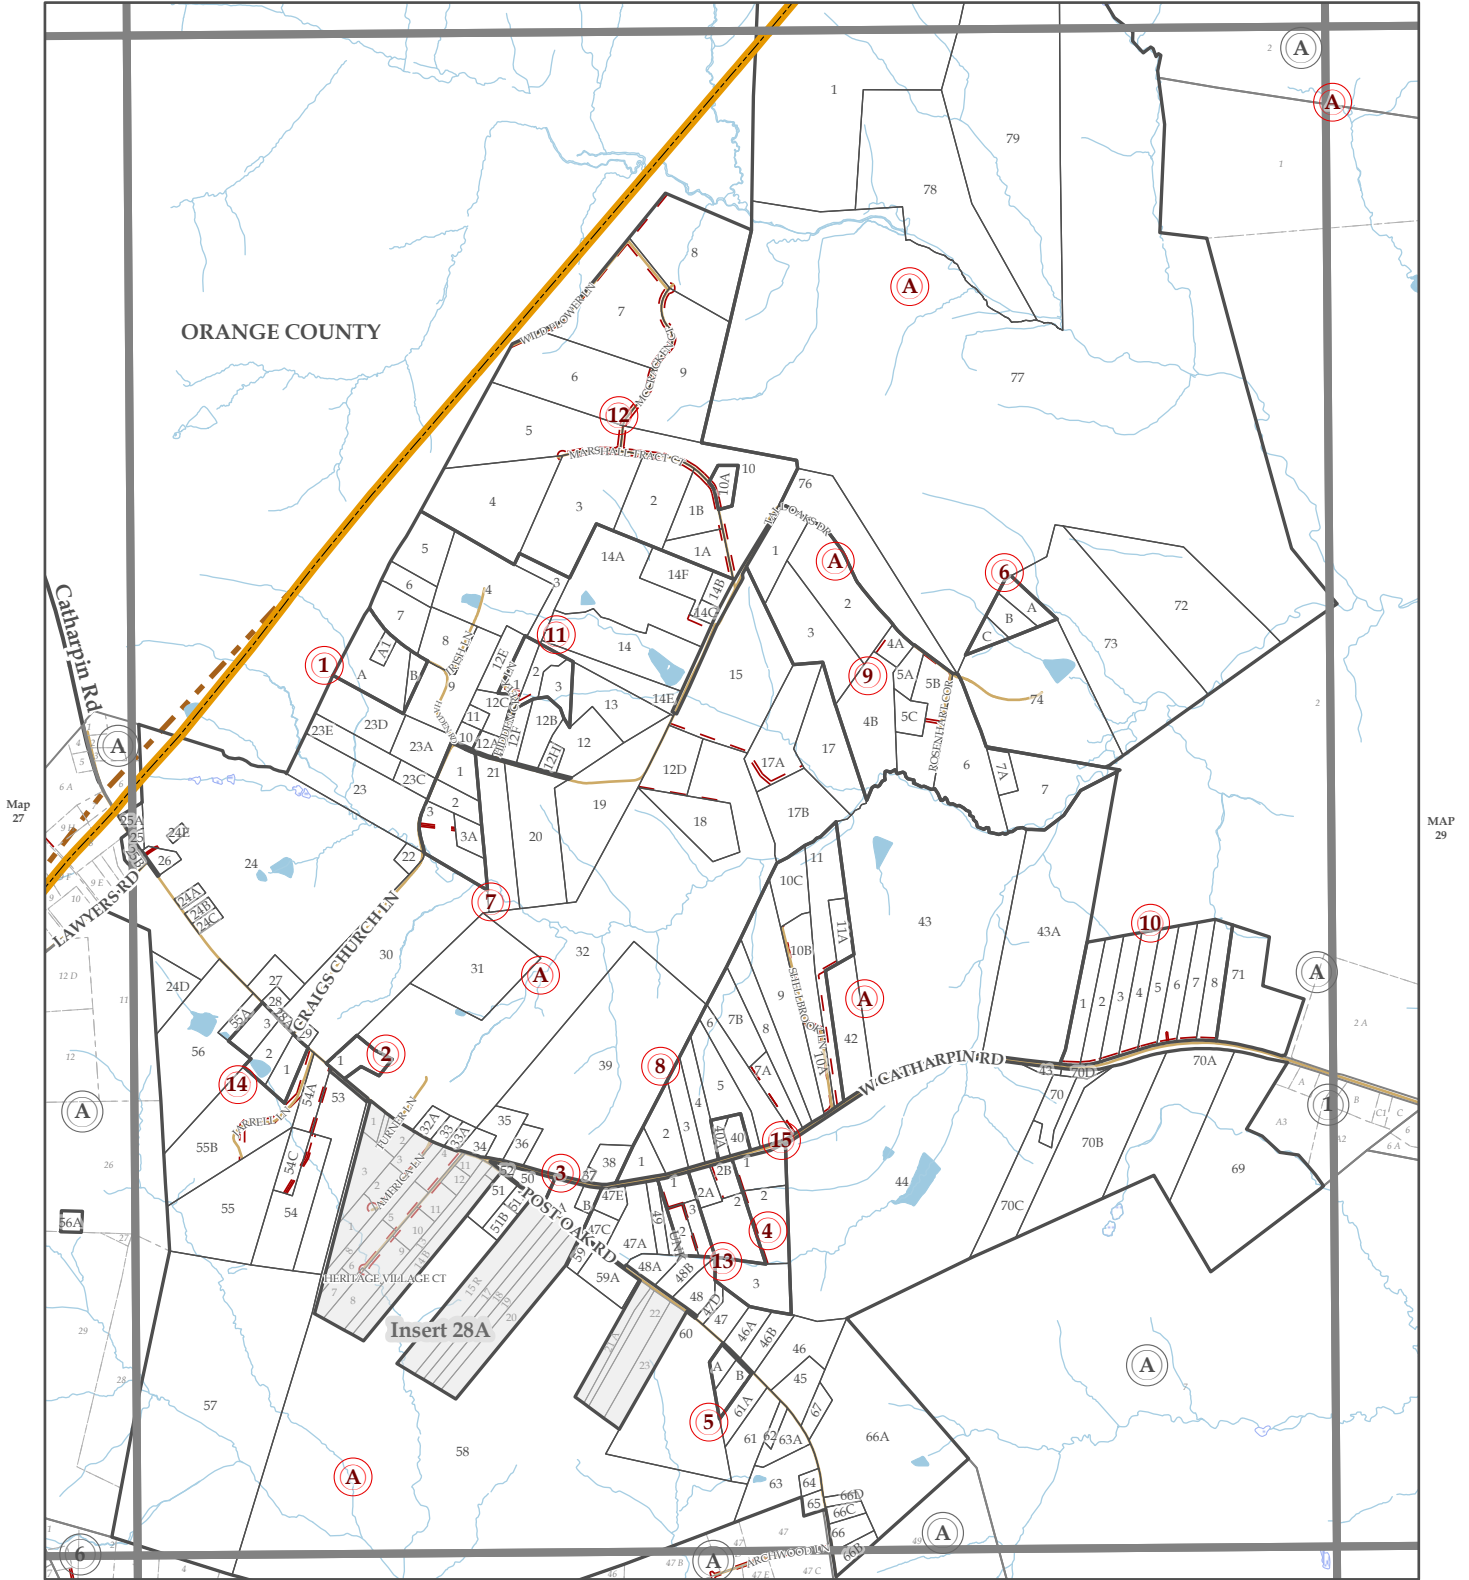

Spotsylvania County

LIVINGSTON DISTRICT

Parcels current as of January 01, 2020

MAP
16

Date Printed: 1/16/2020

Map
27

MAP
29

Map
42

Legend			
	Counties Boundaries		Ingress - Egress
	Current Tax Map Parcels		Adjacent Map Double Circles
	Adjacent Tax Map Parcels		Current Blocks
	Current Double Circles		Adjacent Tax Map Blocks
	Inserts		Cross Over
	Cross Over		Roads
	Magisterial District		Streams
	Streams		Swamps
	Swamps		Waterbodies
	Parks		National Park Service Property