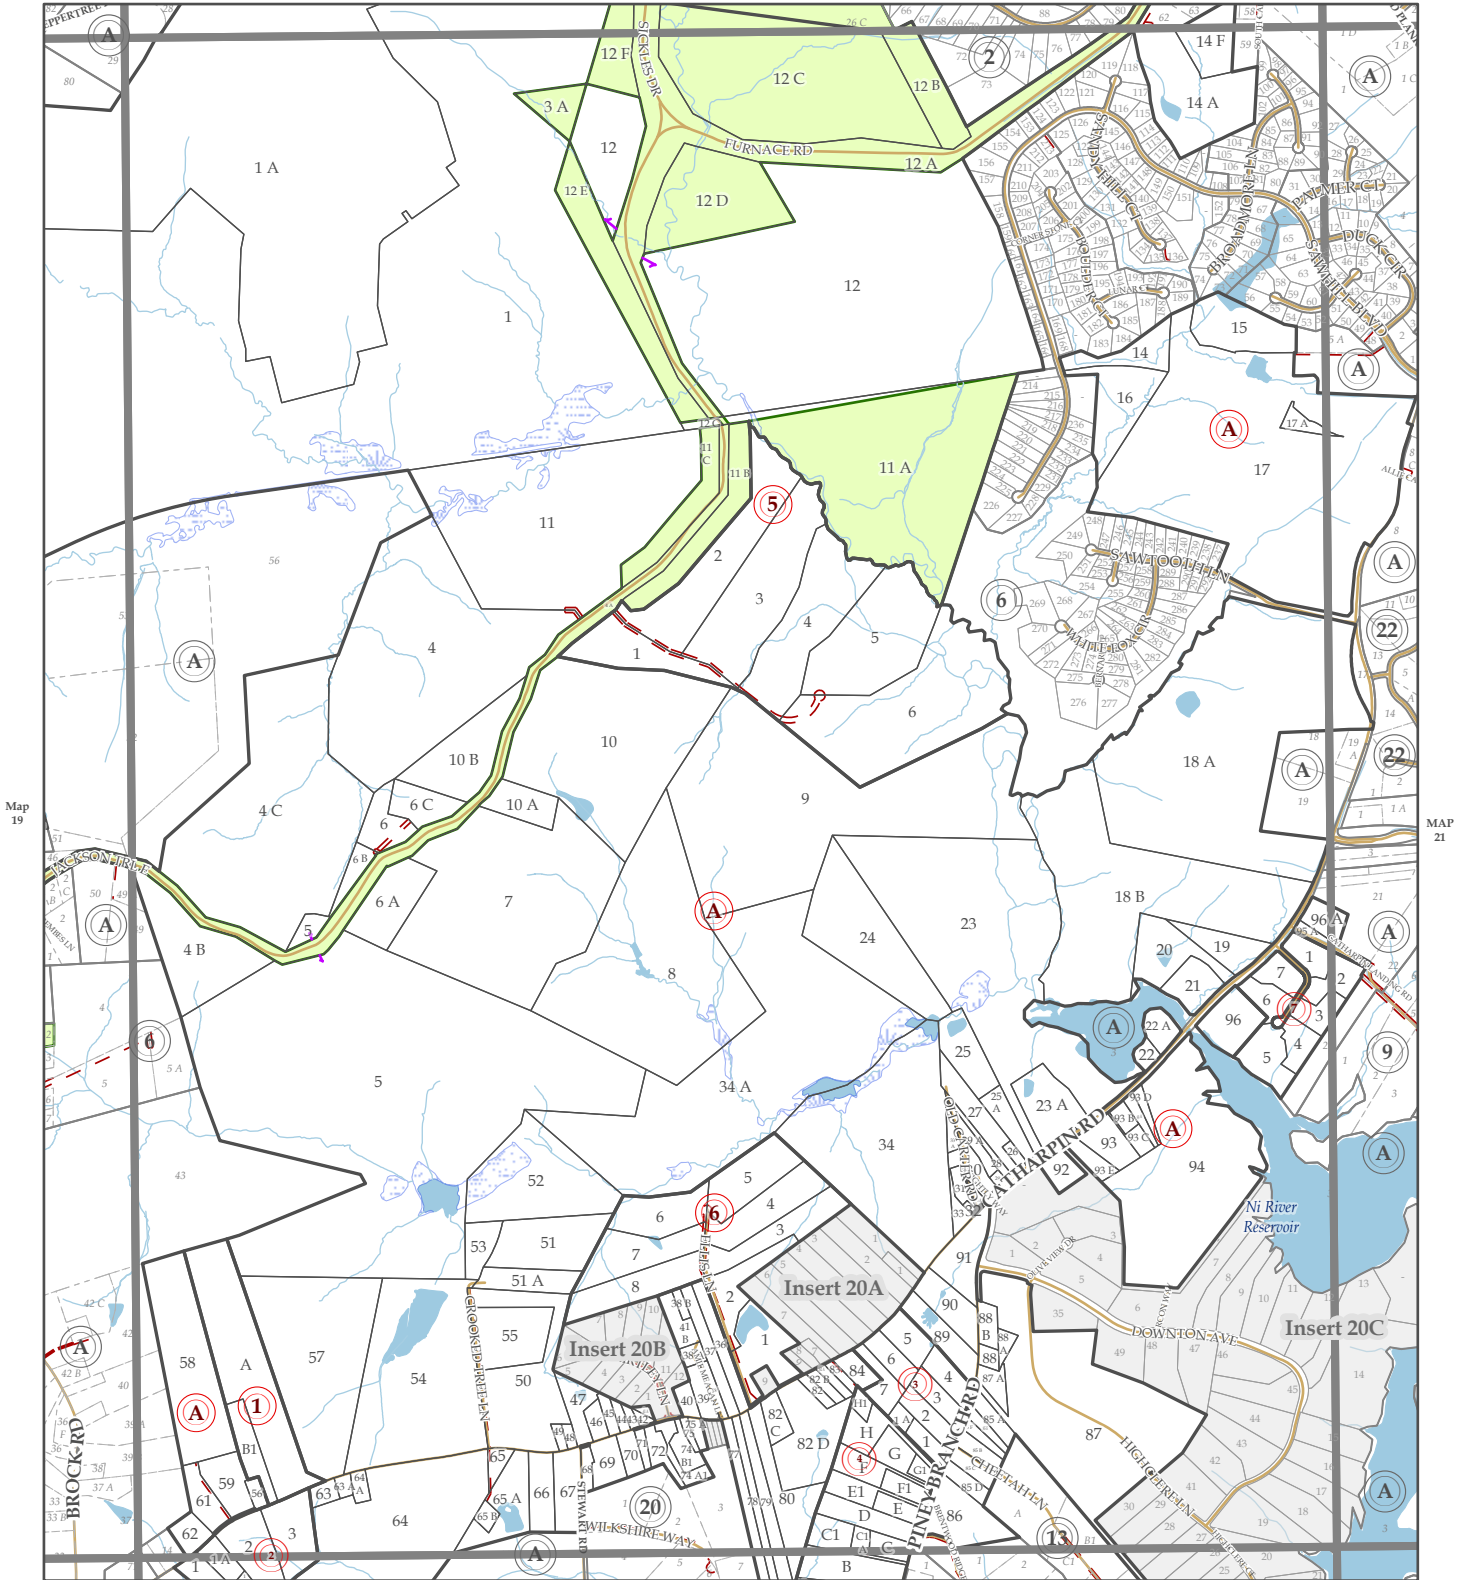

Spotsylvania County

CHANCELLOR DISTRICT

Parcels current as of January 01, 2020

MAP
10

Date Printed: 1/7/2020

Map 19

MAP 21

Map 32

Legend			
	Counties Boundaries		Ingress - Egress
	Current Tax Map Parcels		Adjacent Map Double Circles
	Adjacent Tax Map Parcels		Current Blocks
	Current Double Circles		Adjacent Tax Map Blocks
	Inserts		Cross Over
	Roads		National Park Service Property
	Railroad		Streams
	Swamps		Waterbodies
	Parks		