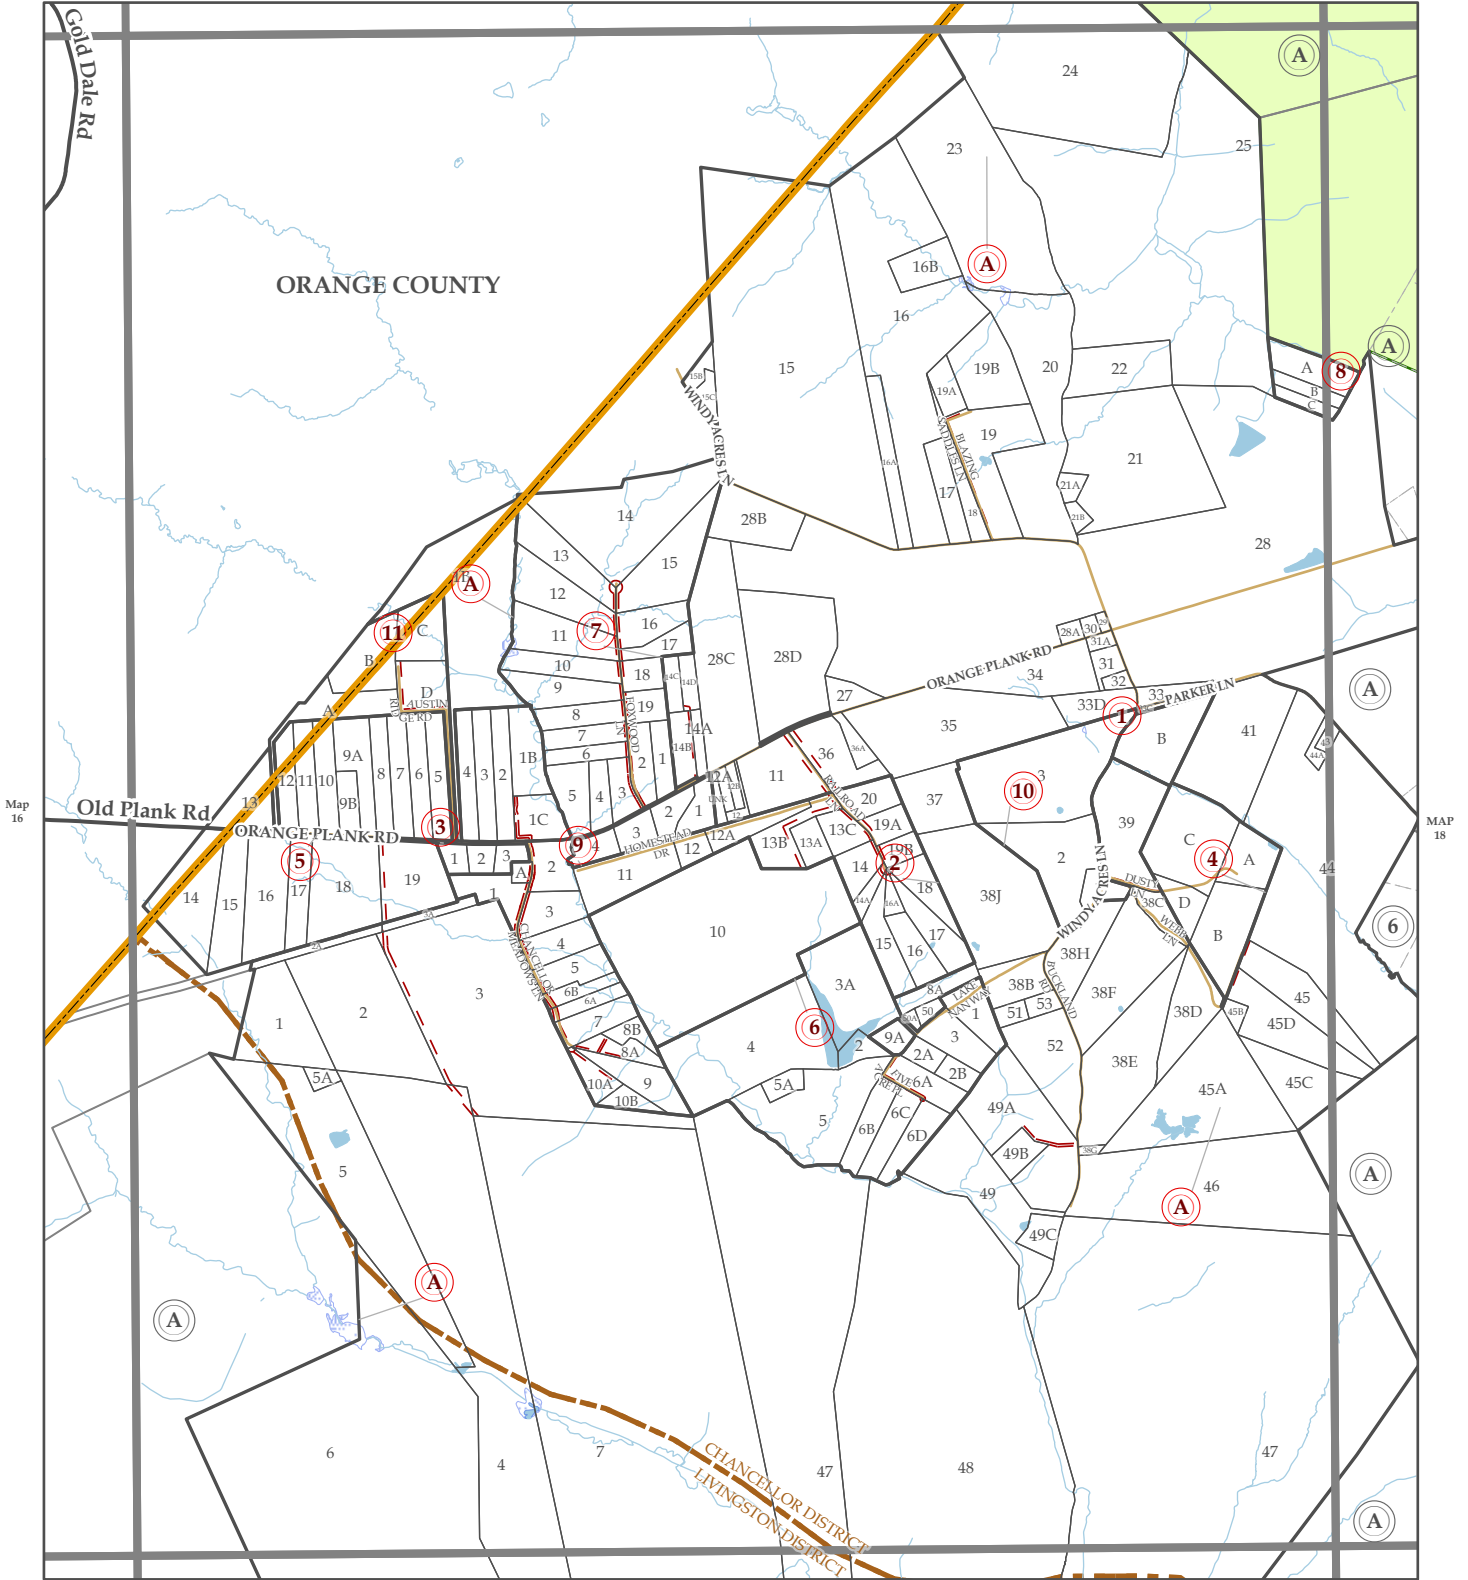

# Spotsylvania County

CHANCELLOR DISTRICT & LIVINGSTON DISTRICT

Parcels current as of January 01, 2020

MAP  
7

Date Printed: 1/24/2020

Map 16

MAP 18

Map 29

Legend			
	Counties Boundaries		Ingress - Egress
	Current Tax Map Parcels		Magisterial District
	Adjacent Tax Map Parcels		Streams
	Current Double Circles		Swamps
	Adjacent Map Double Circles		Waterbodies
	Current Blocks		Parks
	Adjacent Tax Map Blocks		National Park Service Property
	Inserts		
	Cross Over		
	Roads		