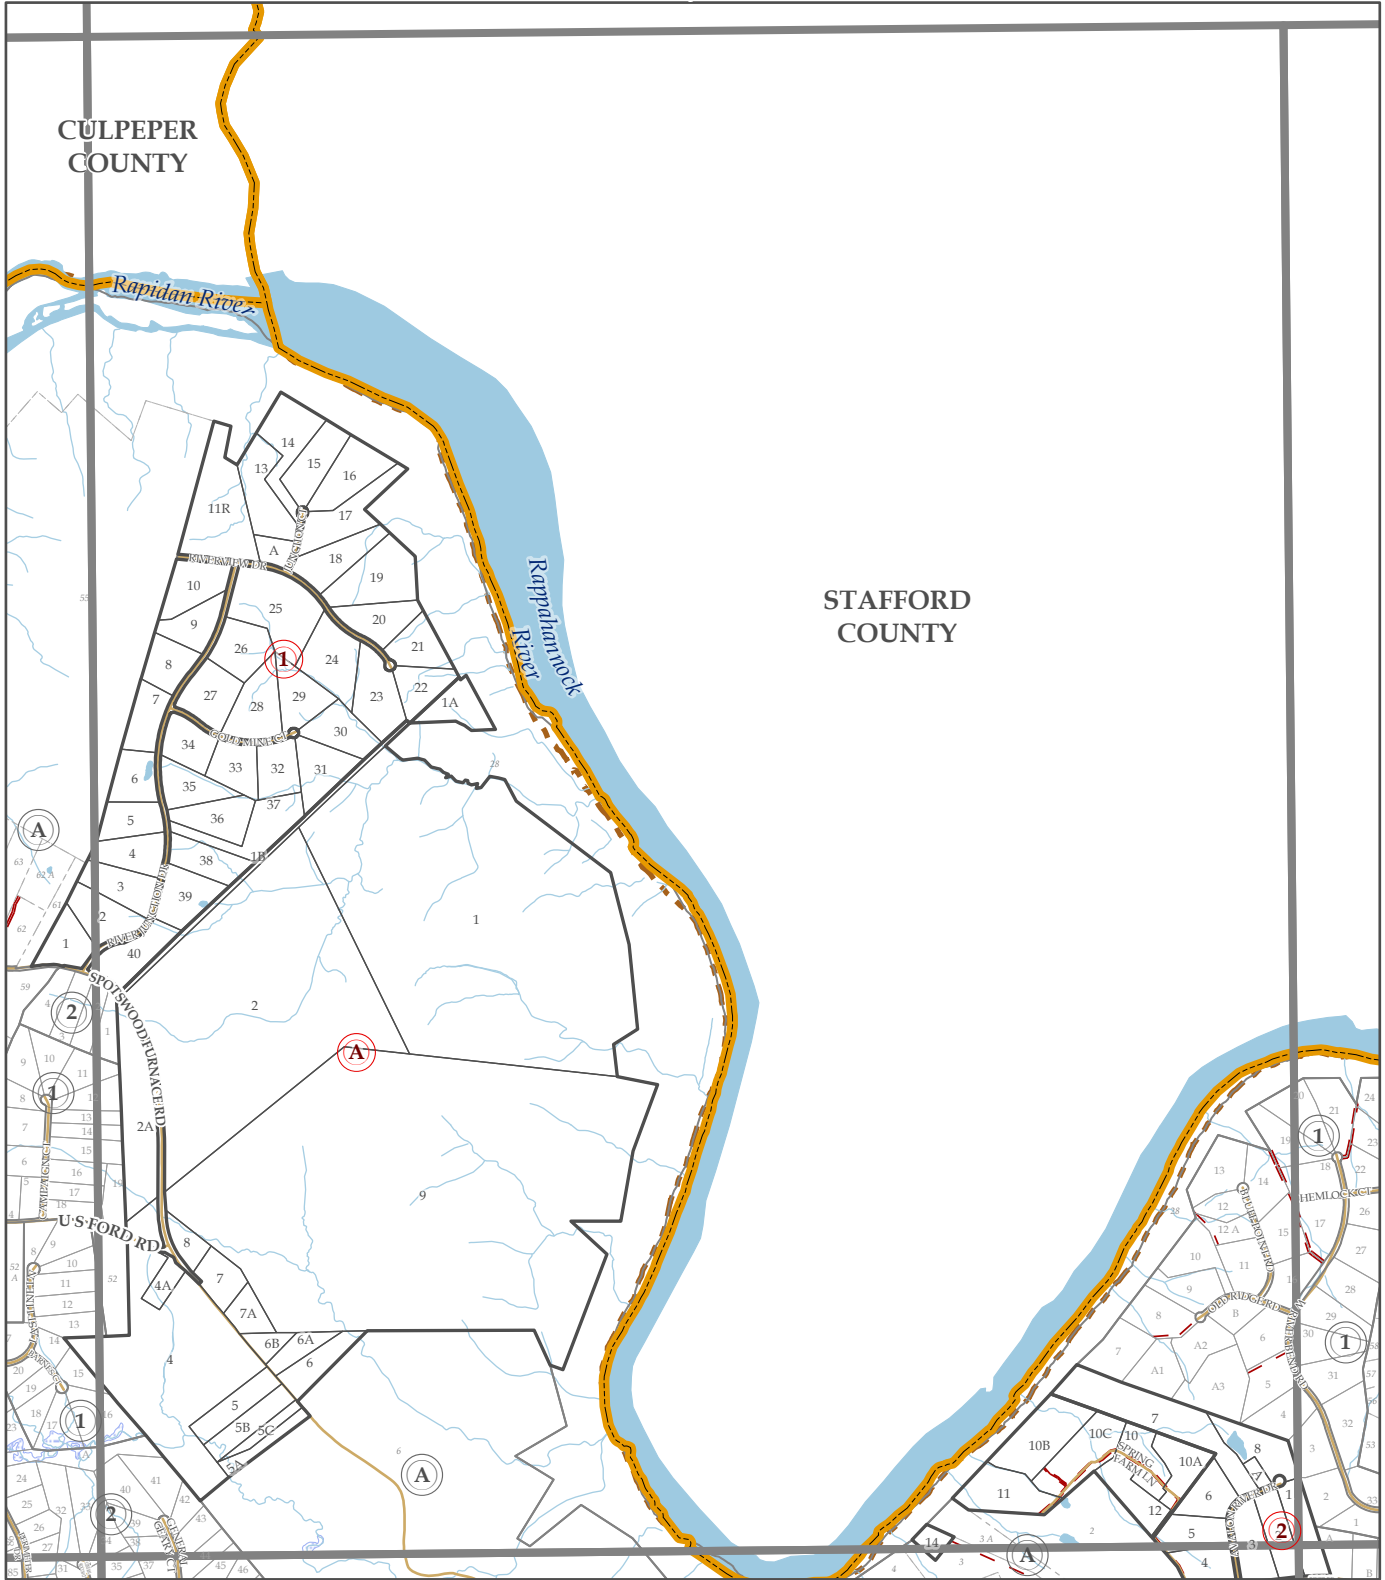

# Spotsylvania County

CHANCELLOR DISTRICT

Parcels current as of January 01, 2020

MAP  
N/A

Date Printed: 1/21/2020

Map 4

MAP 6

Map 11

Legend			
	Counties Boundaries		Ingress - Egress
	Current Tax Map Parcels		Magisterial District
	Adjacent Tax Map Parcels		Streams
	Current Double Circles		Swamps
	Adjacent Tax Map Blocks		Waterbodies
	Inserts		Parks
	Cross Over		National Park Service Property
	Roads		

**Section 5**

0 1,500 3,000 Feet