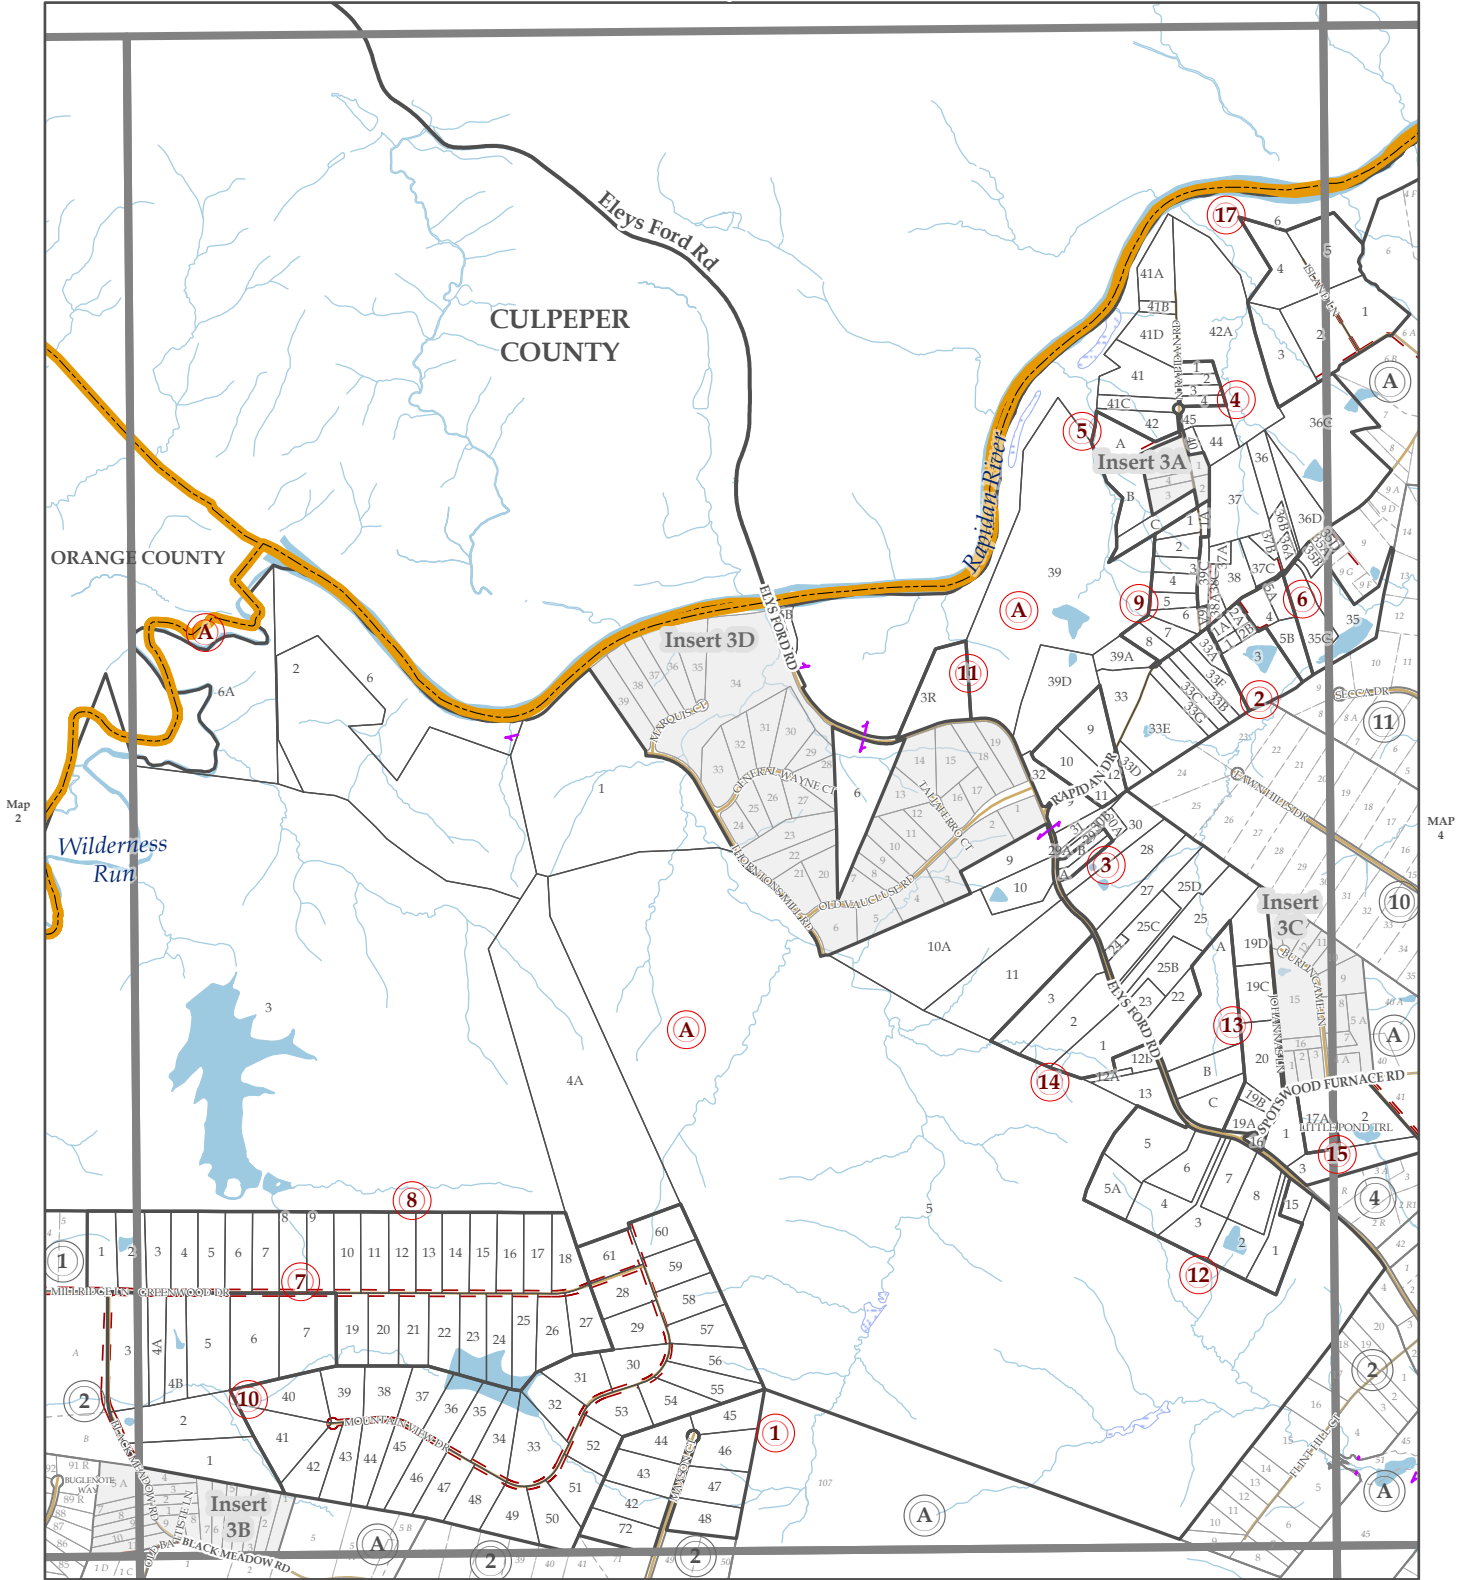

Spotsylvania County

CHANCELLOR DISTRICT

Parcels current as of January 01, 2020

MAP
N/A

Date Printed: 1/16/2020

Map 2

MAP 4

Map 9

Legend			
	Counties Boundaries		Ingress - Egress
	Current Tax Map Parcels		Adjacent Map Double Circles
	Adjacent Tax Map Parcels		Current Blocks
	Current Double Circles		Adjacent Tax Map Blocks
	Inserts		Cross Over
	Roads		Magisterial District
	Streams		Swamps
	Waterbodies		Parks
	National Park Service Property		

Section 3

0 1,500 3,000 Feet