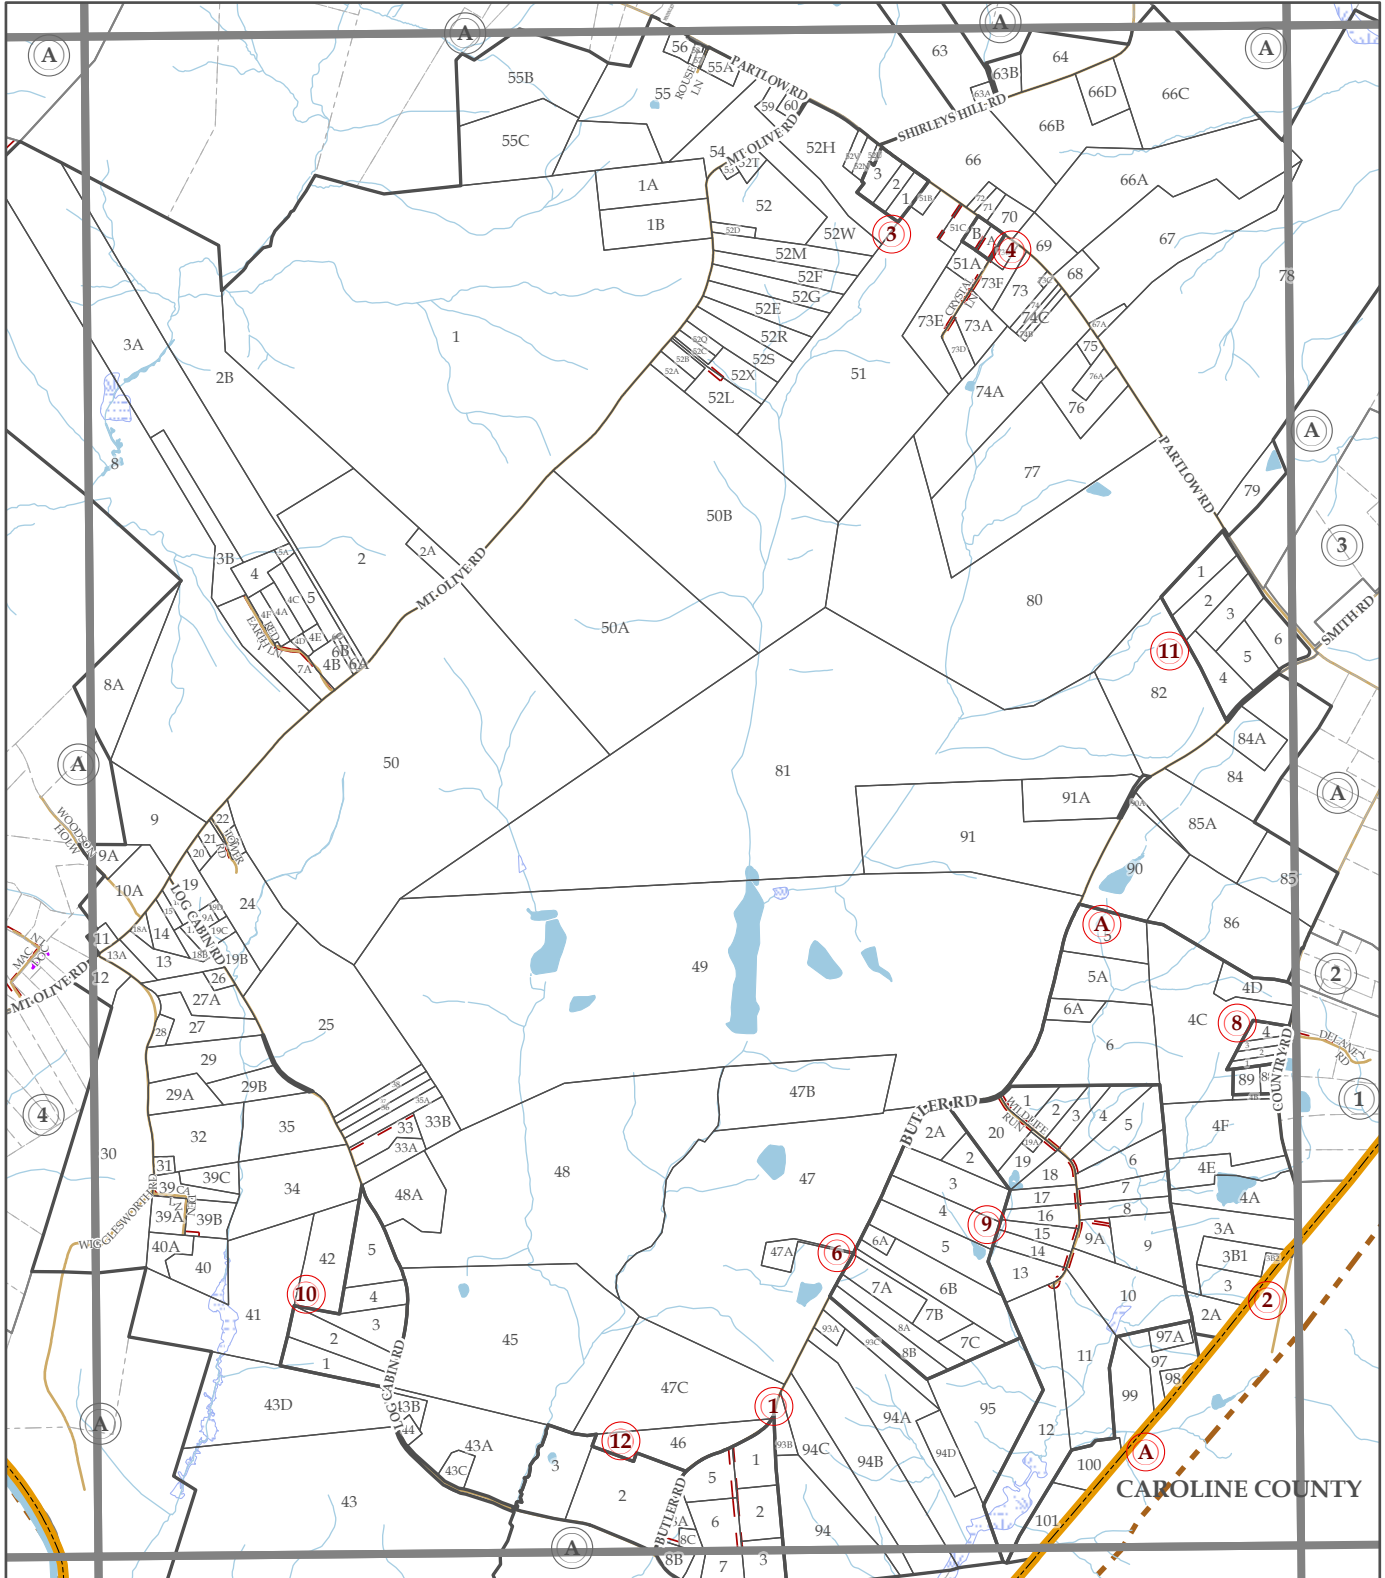

Spotsylvania County

BERKELEY DISTRICT

Parcels current as of January 01, 2020

MAP
82

Date Printed: 1/24/2020

Map
86

MAP
88

Map
90

Legend			
	Counties Boundaries		Ingress - Egress
	Current Tax Map Parcels		Magisterial District
	Adjacent Tax Map Parcels		Streams
	Current Double Circles		Swamps
	Adjacent Map Double Circles		Waterbodies
	Current Blocks		Parks
	Adjacent Tax Map Blocks		National Park Service Property
	Inserts		
	Cross Over		
	Roads		