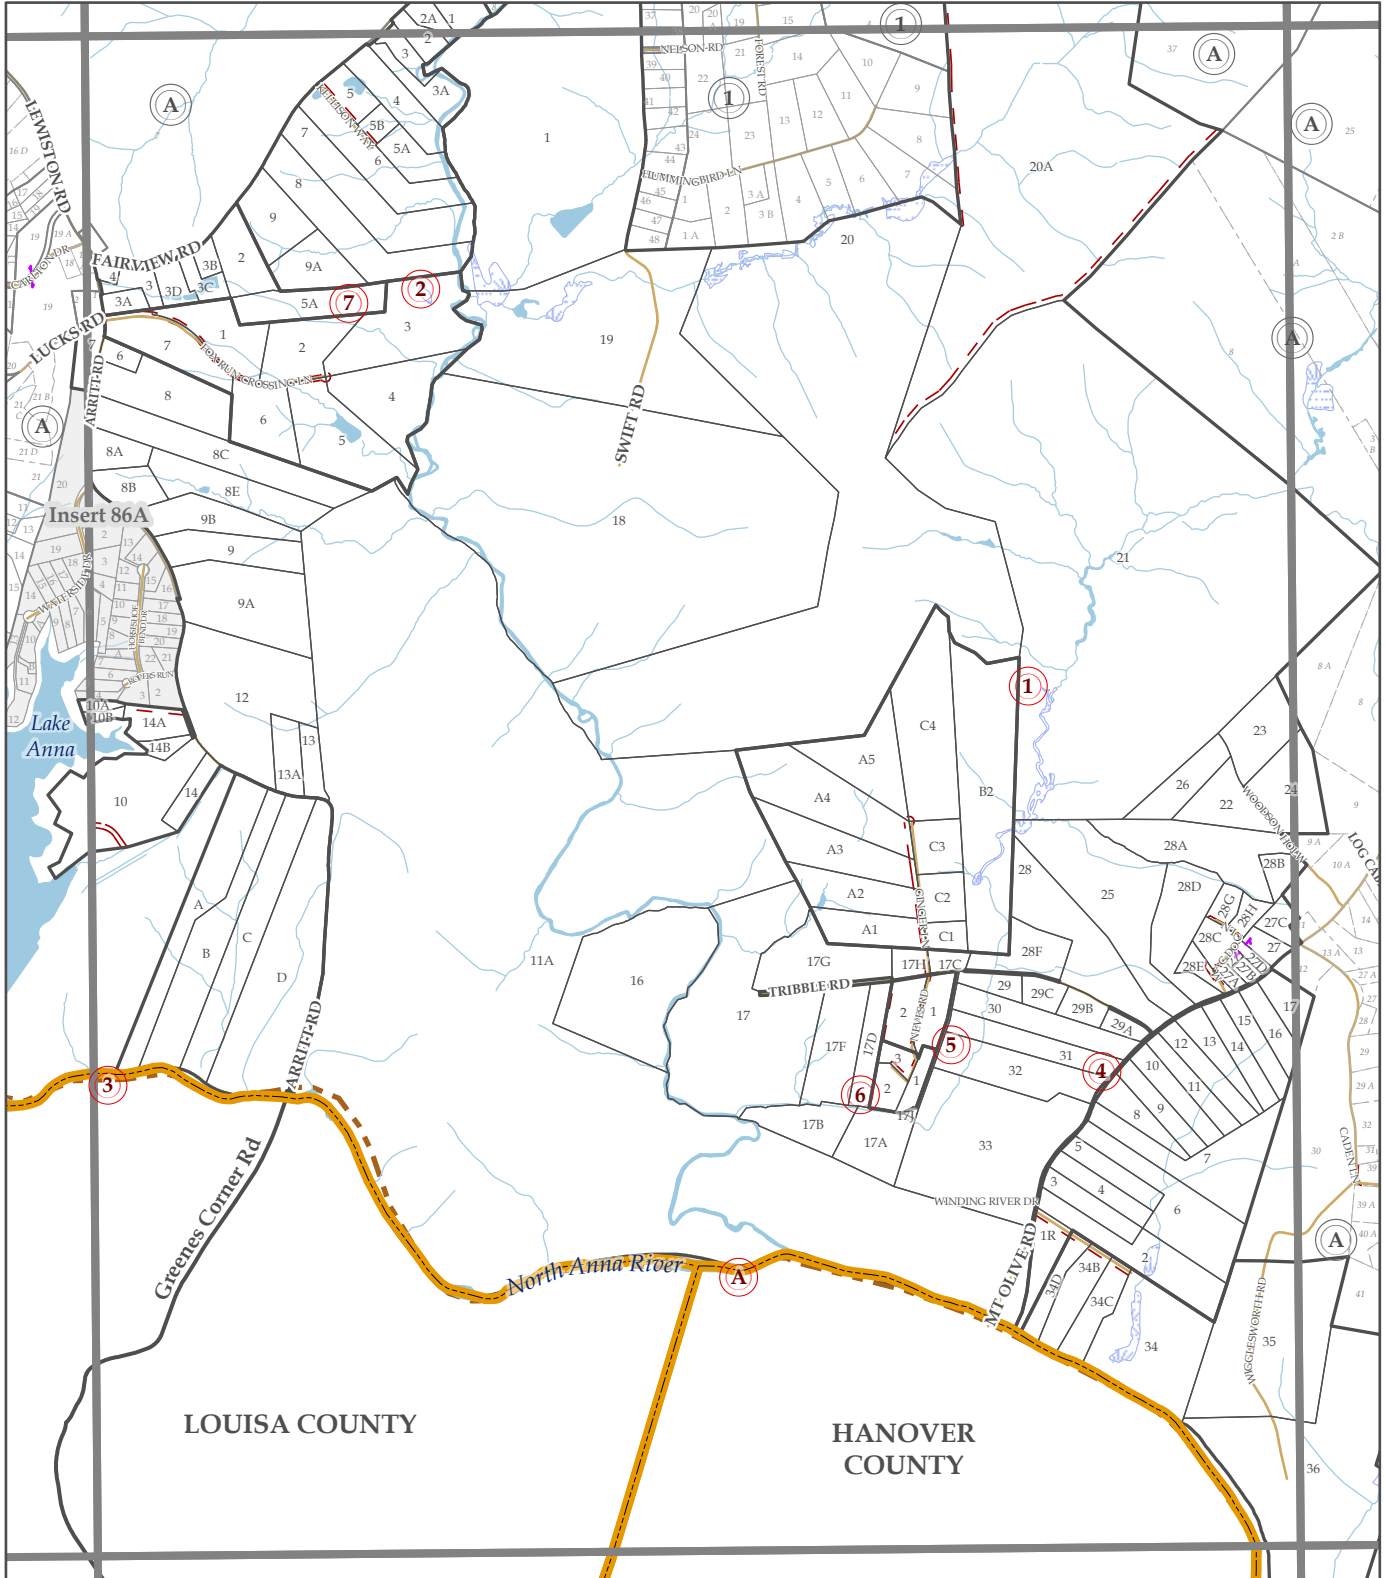

Spotsylvania County

BERKELEY DISTRICT

Parcels current as of January 01, 2020

MAP 81

Date Printed: 1/16/2020

Map 85

MAP 87

Insert 86A

Map 89

Legend			
	Counties Boundaries		Ingress - Egress
	Current Tax Map Parcels		Adjacent Map Double Circles
	Adjacent Tax Map Parcels		Current Blocks
	Current Double Circles		Adjacent Tax Map Blocks
	Cross Over		Inserts
	Roads		Streams
	Streams		Swamps
	Swamps		Waterbodies
	Parks		National Park Service Property