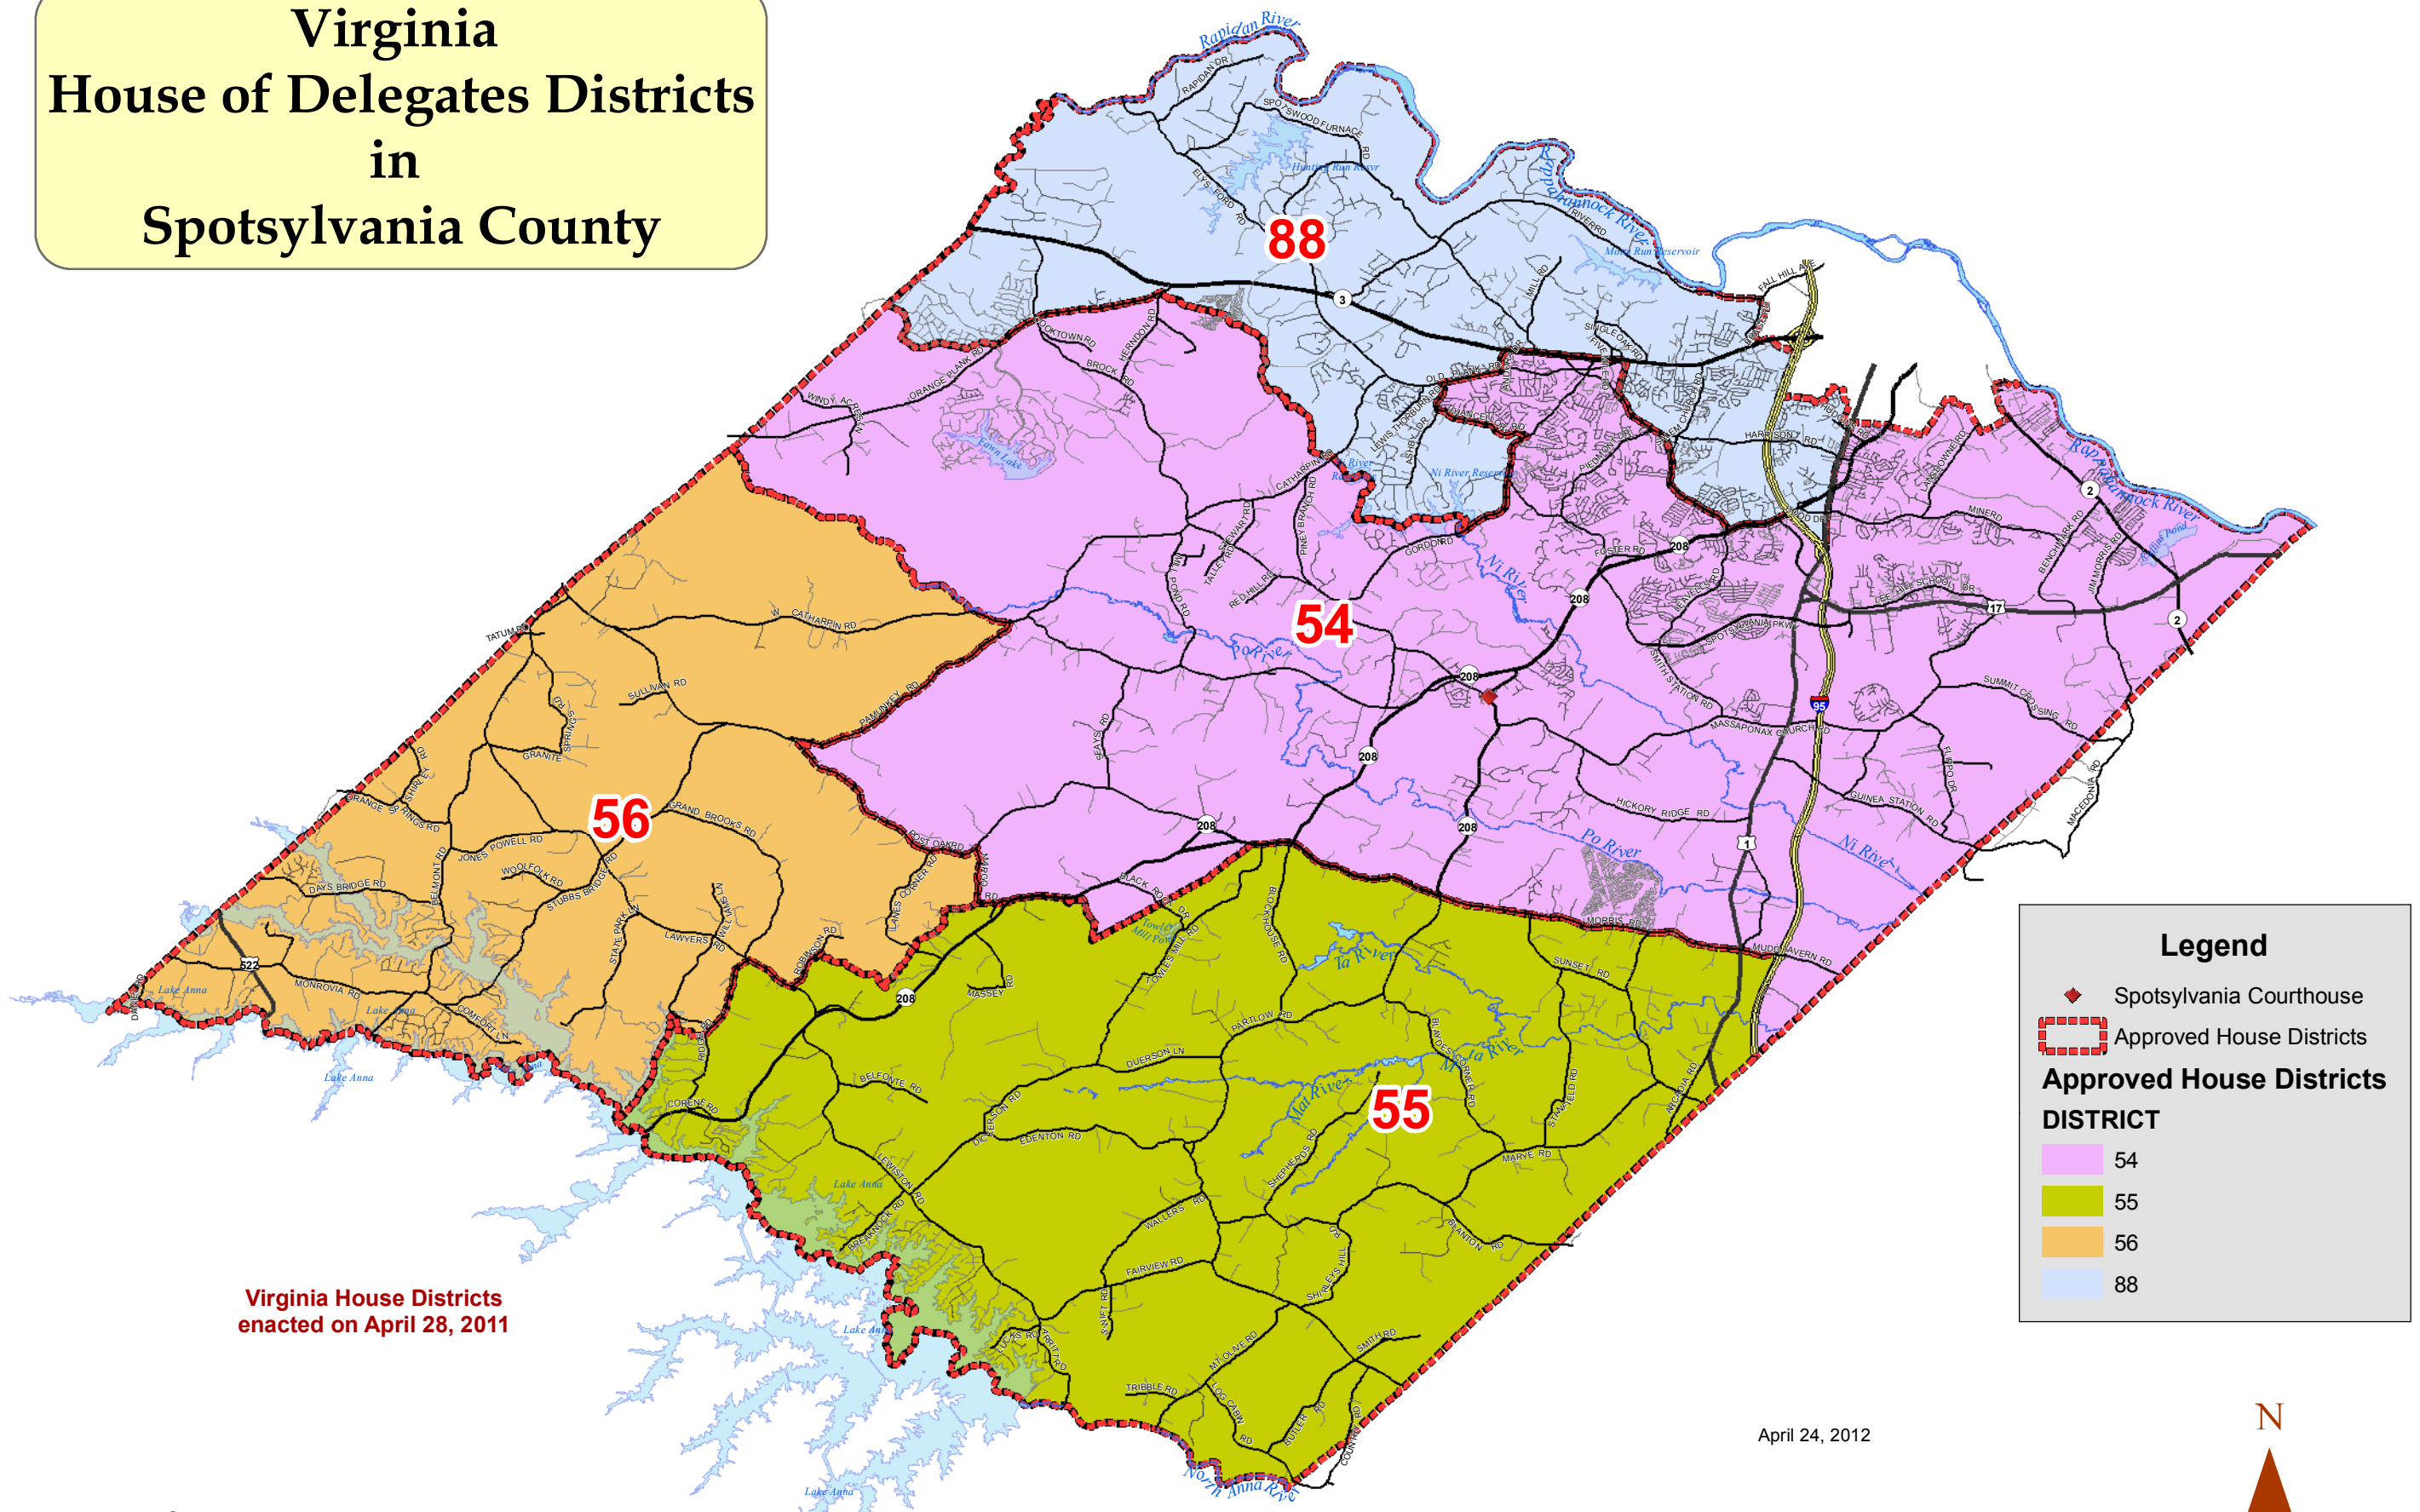

# Virginia House of Delegates Districts in Spotsylvania County

Virginia House Districts enacted on April 28, 2011

**Legend**

- ◆ Spotsylvania Courthouse
- ▭ Approved House Districts

**Approved House Districts**

DISTRICT	Color
54	Purple
55	Green
56	Orange
88	Blue

April 24, 2012

Sources:  
 Congressional Boundaries, Virginia Department of Legislative Services  
 Roads, Rivers and Lakes: Spotsylvania County  
 Department of Information Services-GIS Office

1 inch = 3 miles

This map is formatted to print a 11" x 17"