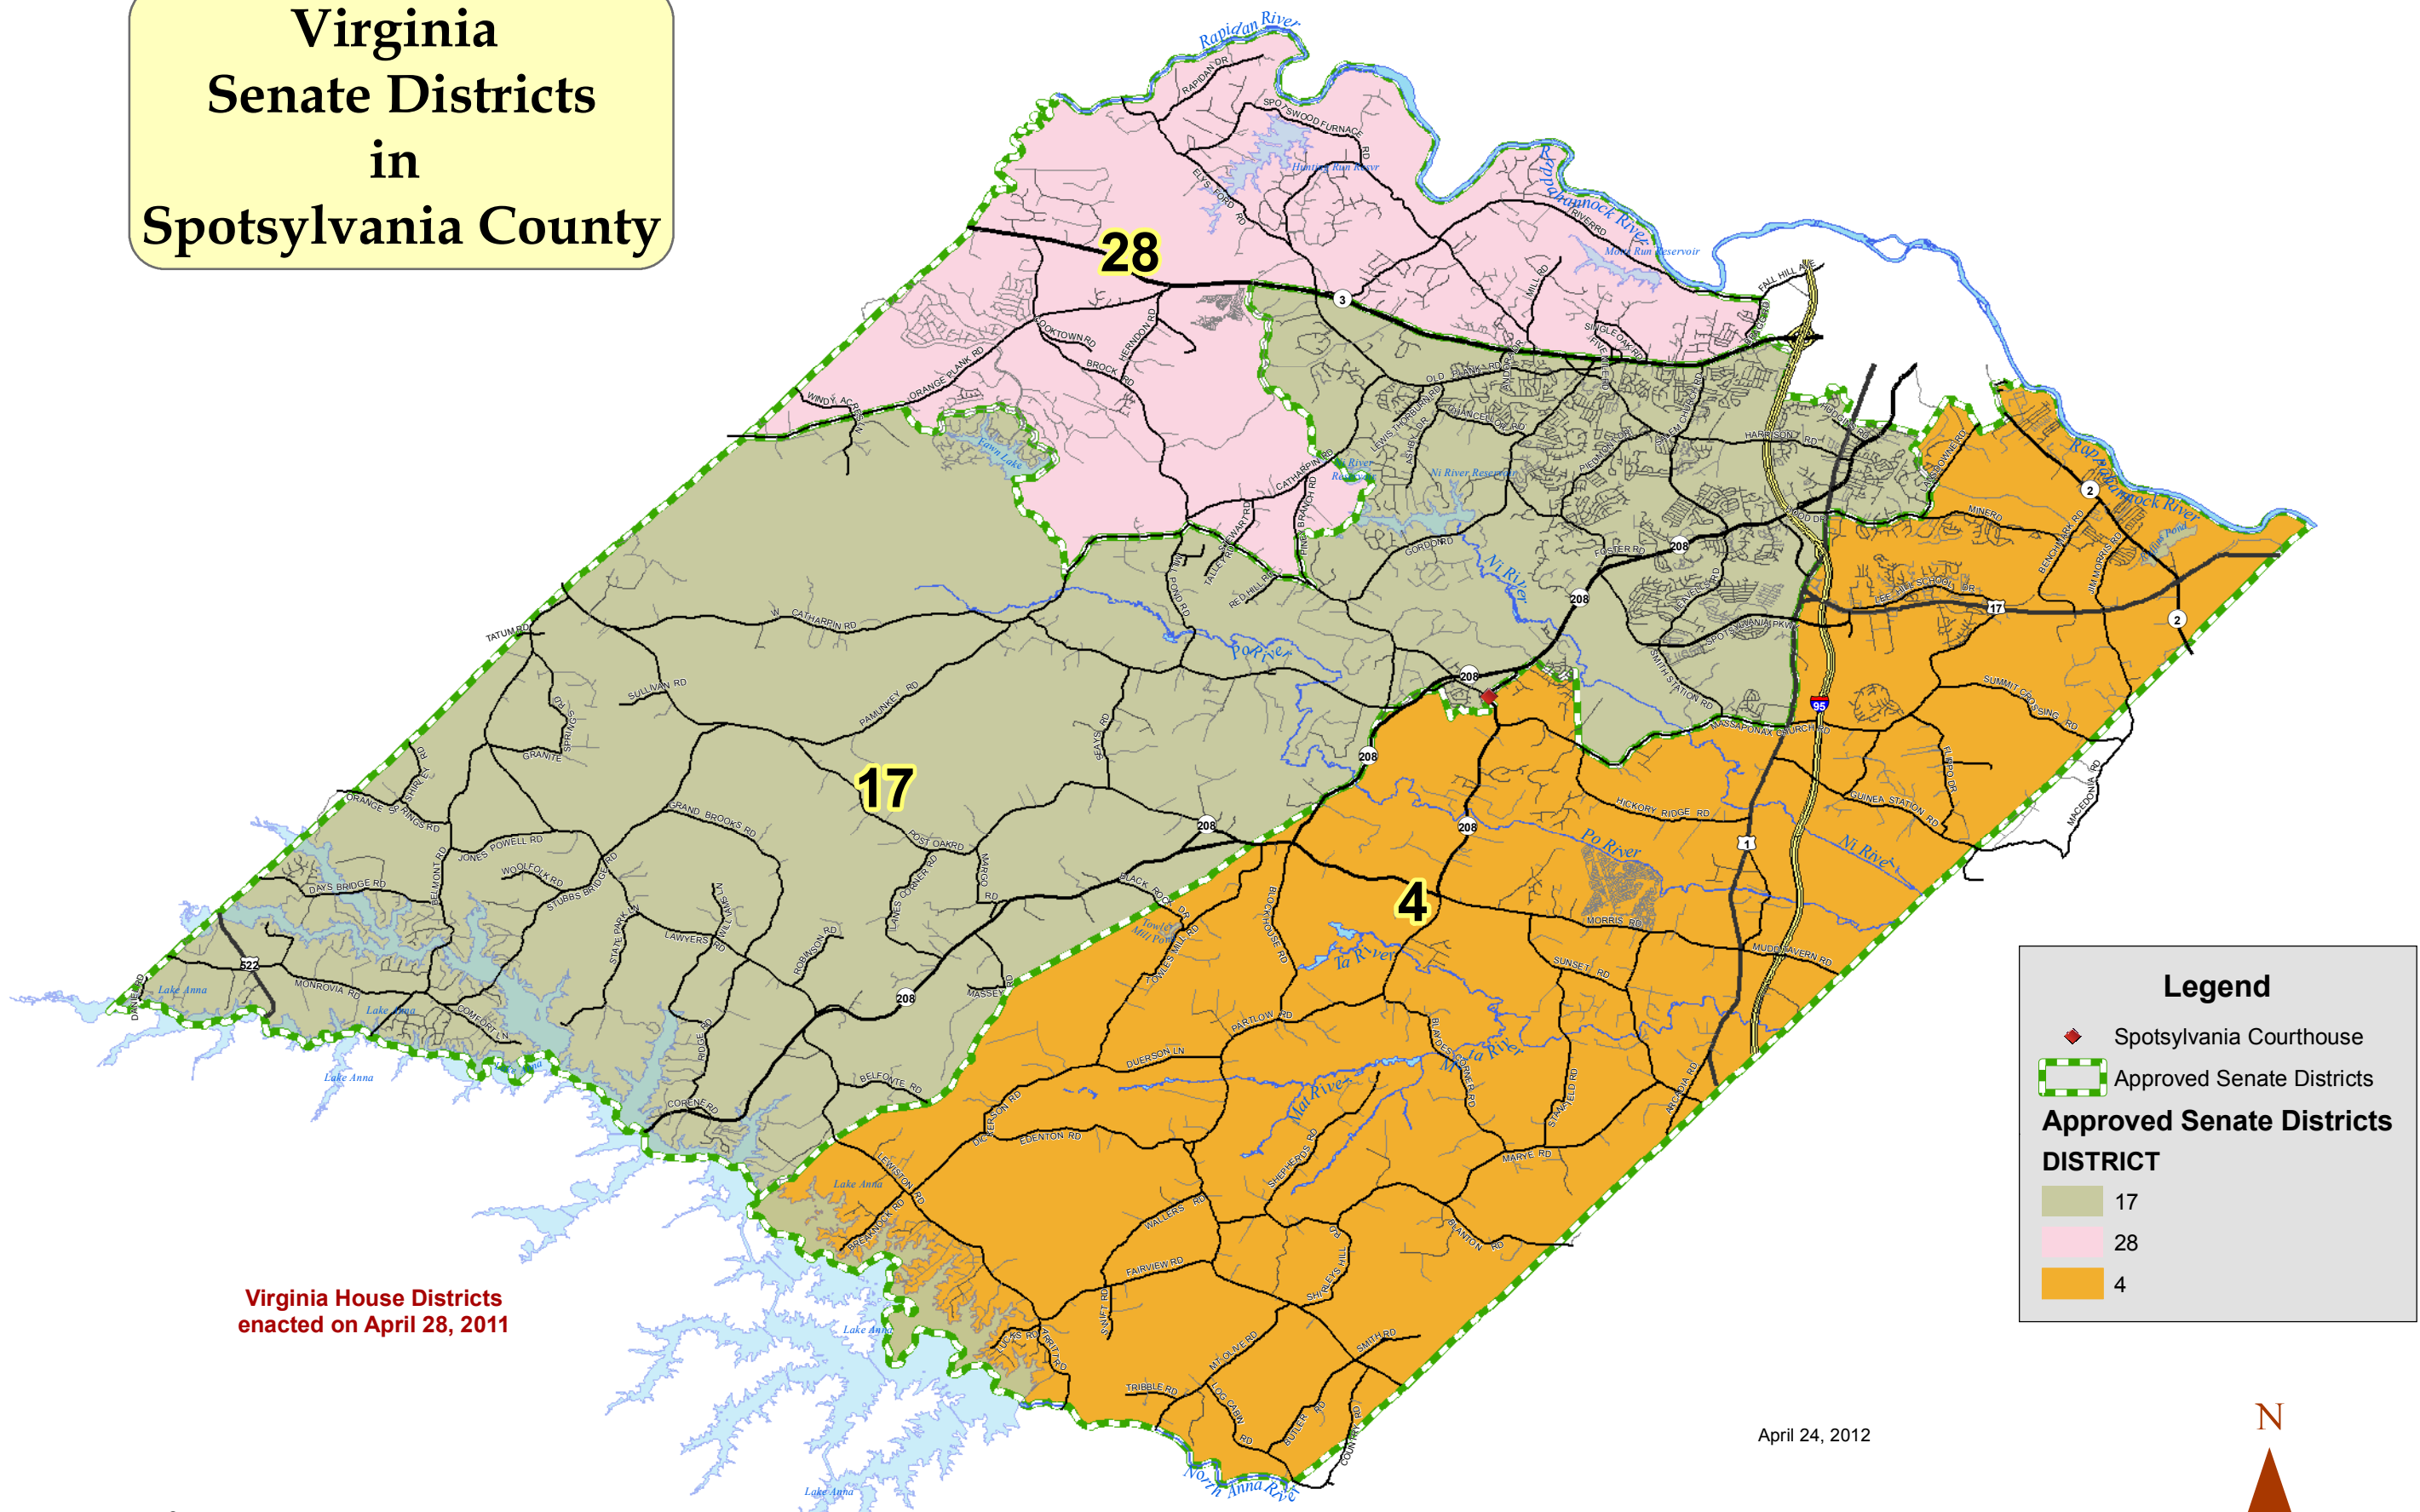

Virginia Senate Districts in Spotsylvania County

Virginia House Districts enacted on April 28, 2011

Legend

- ◆ Spotsylvania Courthouse
- Approved Senate Districts

Approved Senate Districts

DISTRICT

- 17
- 28
- 4

April 24, 2012

Sources:
 Congressional Boundaries, Virginia Department of Legislative Services
 Roads, Rivers and Lakes: Spotsylvania County
 Department of Information Services-GIS Office

1 inch = 3 miles

This map is formatted to print a 11" x 17"