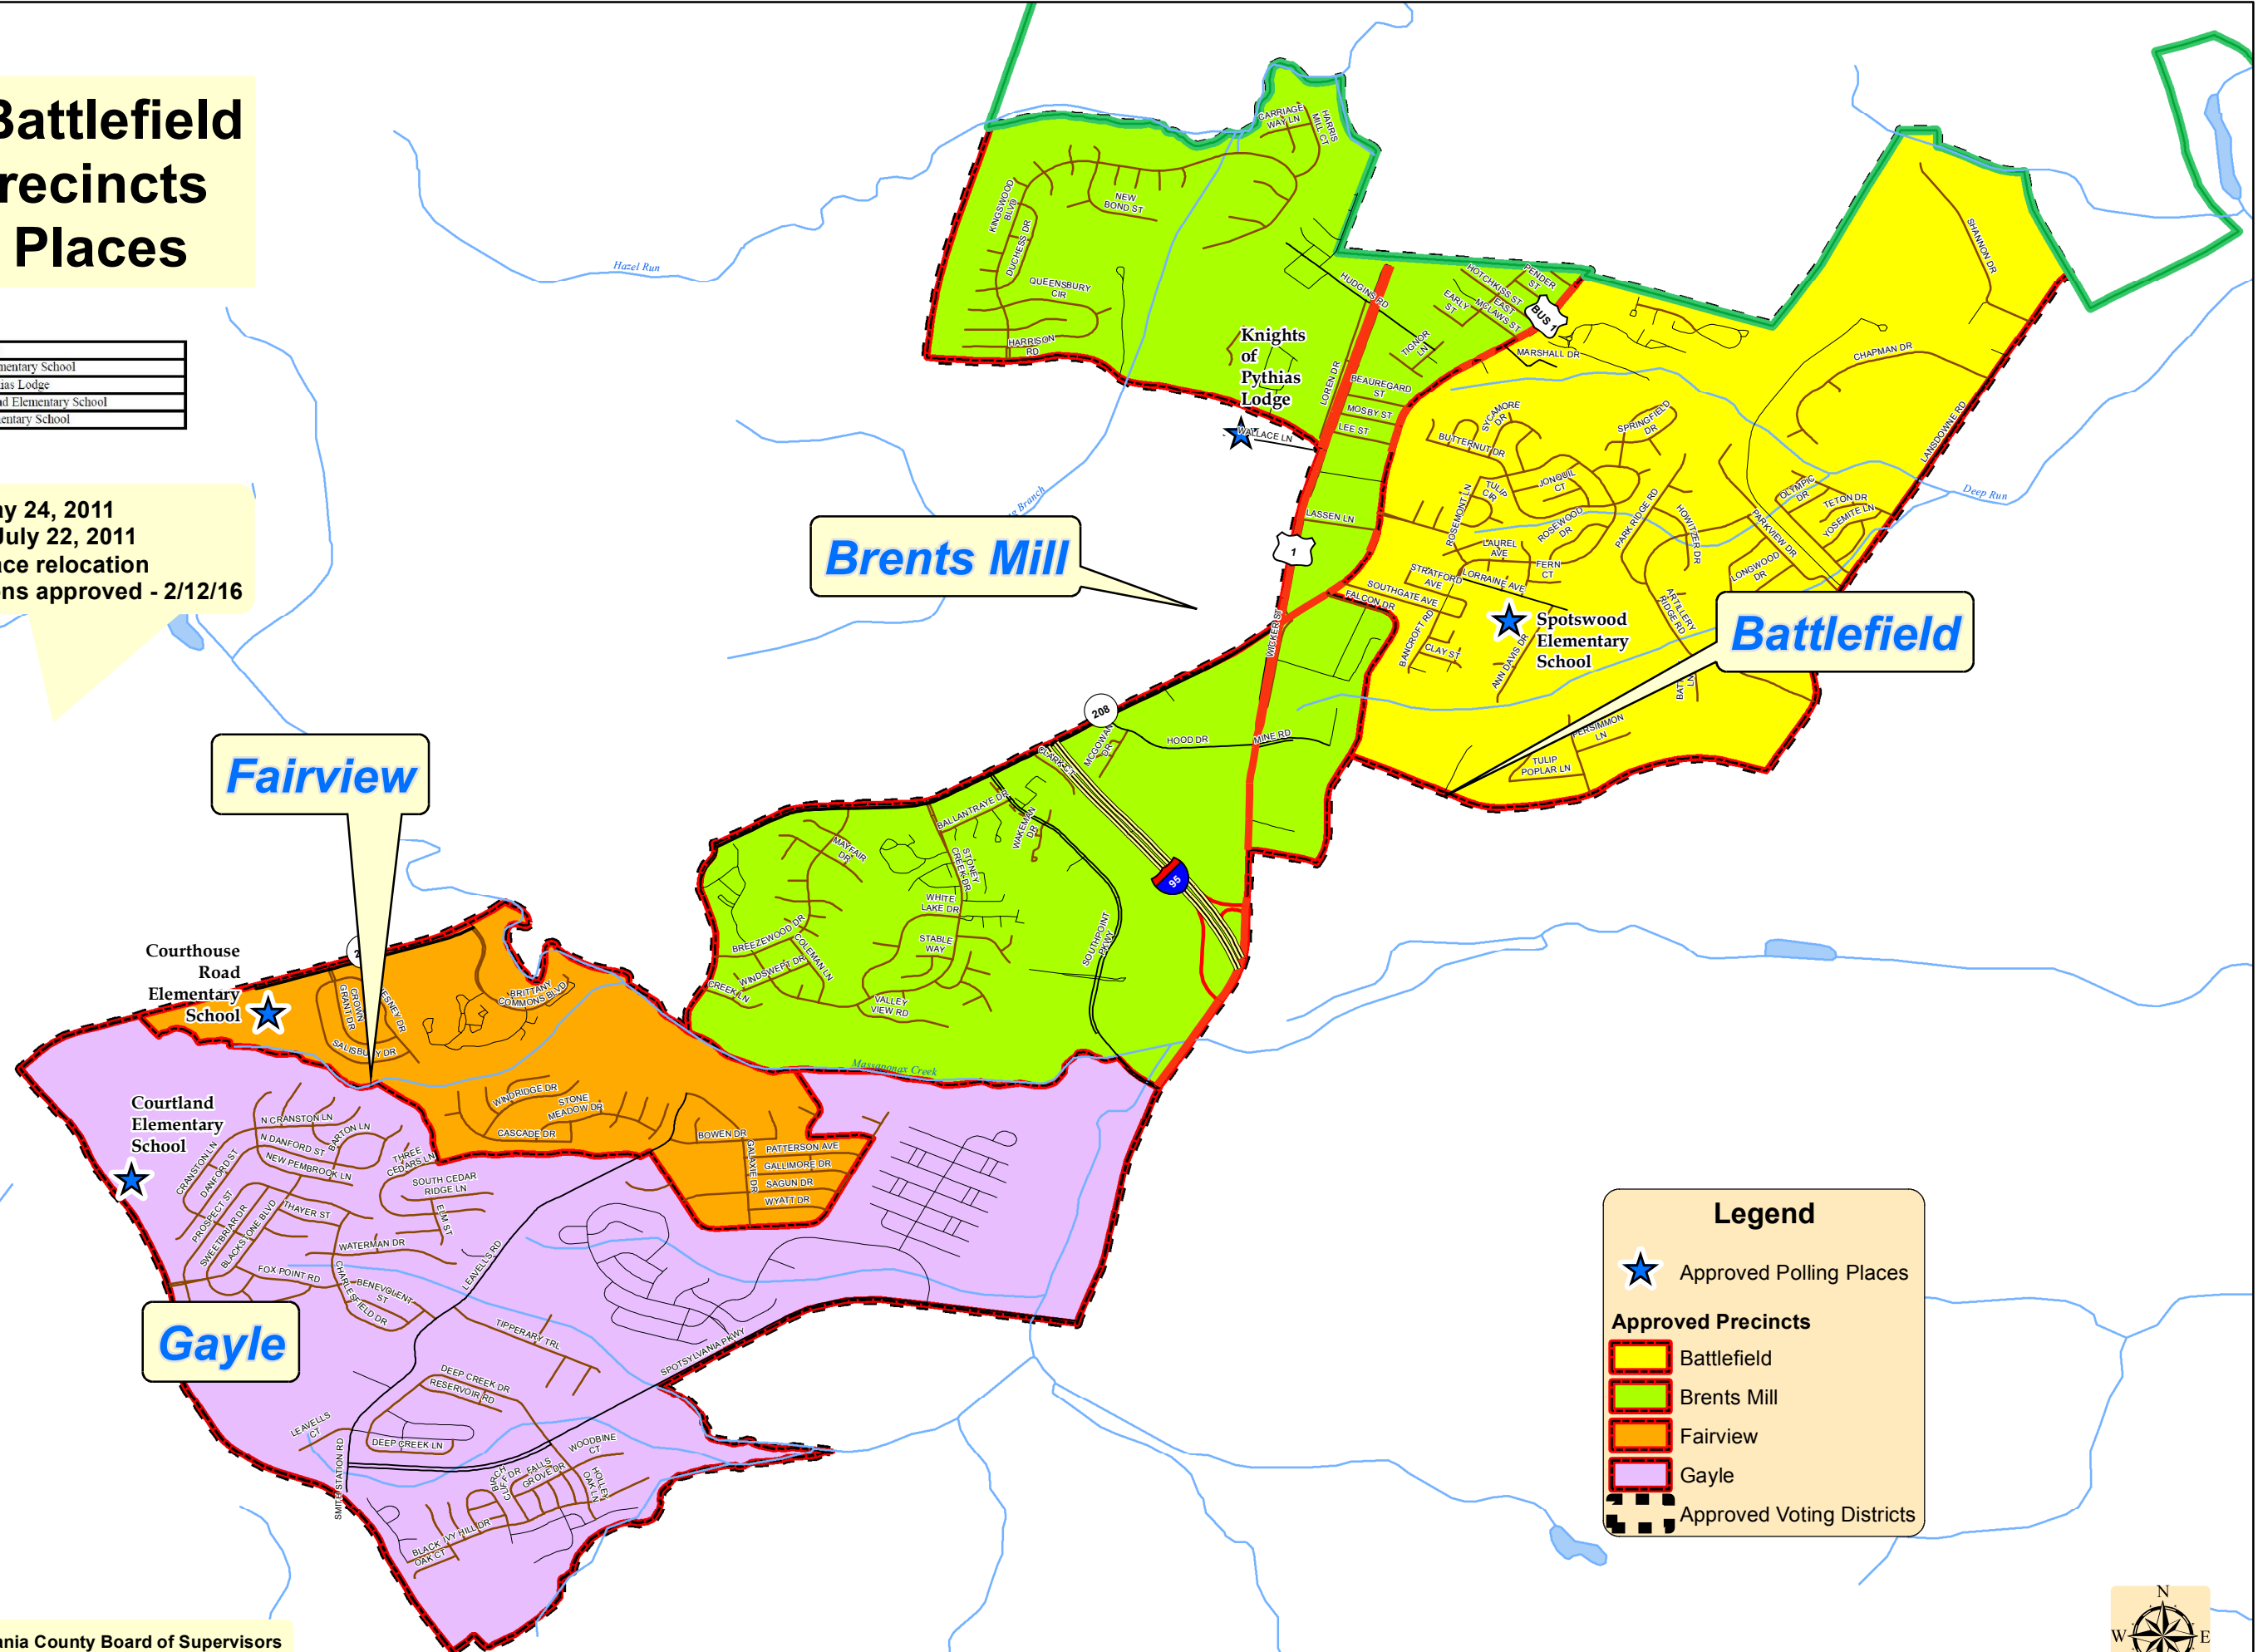

Approved Battlefield District, Precincts & Polling Places

Battlefield District	
Battlefield	Spotswood Elementary School
Brents Mill	Knights of Pythias Lodge
Fairview	Courthouse Road Elementary School
Gayle	Courtland Elementary School

BOS Approval - May 24, 2011
 DOJ Preclearance - July 22, 2011
 Brents Mill polling place relocation
 Virginia Department of Elections approved - 2/12/16

Fairview

Brents Mill

Battlefield

Gayle

Legend

- ★ Approved Polling Places
- Approved Precincts
 - Yellow: Battlefield
 - Light Green: Brents Mill
 - Orange: Fairview
 - Purple: Gayle
- Approved Voting Districts (checkered pattern)

BOS - Spotsylvania County Board of Supervisors
 DOJ - U.S. Department of Justice

1 inch = 0.54 miles

02/24/16

This map is formatted to print at 11" x 17"