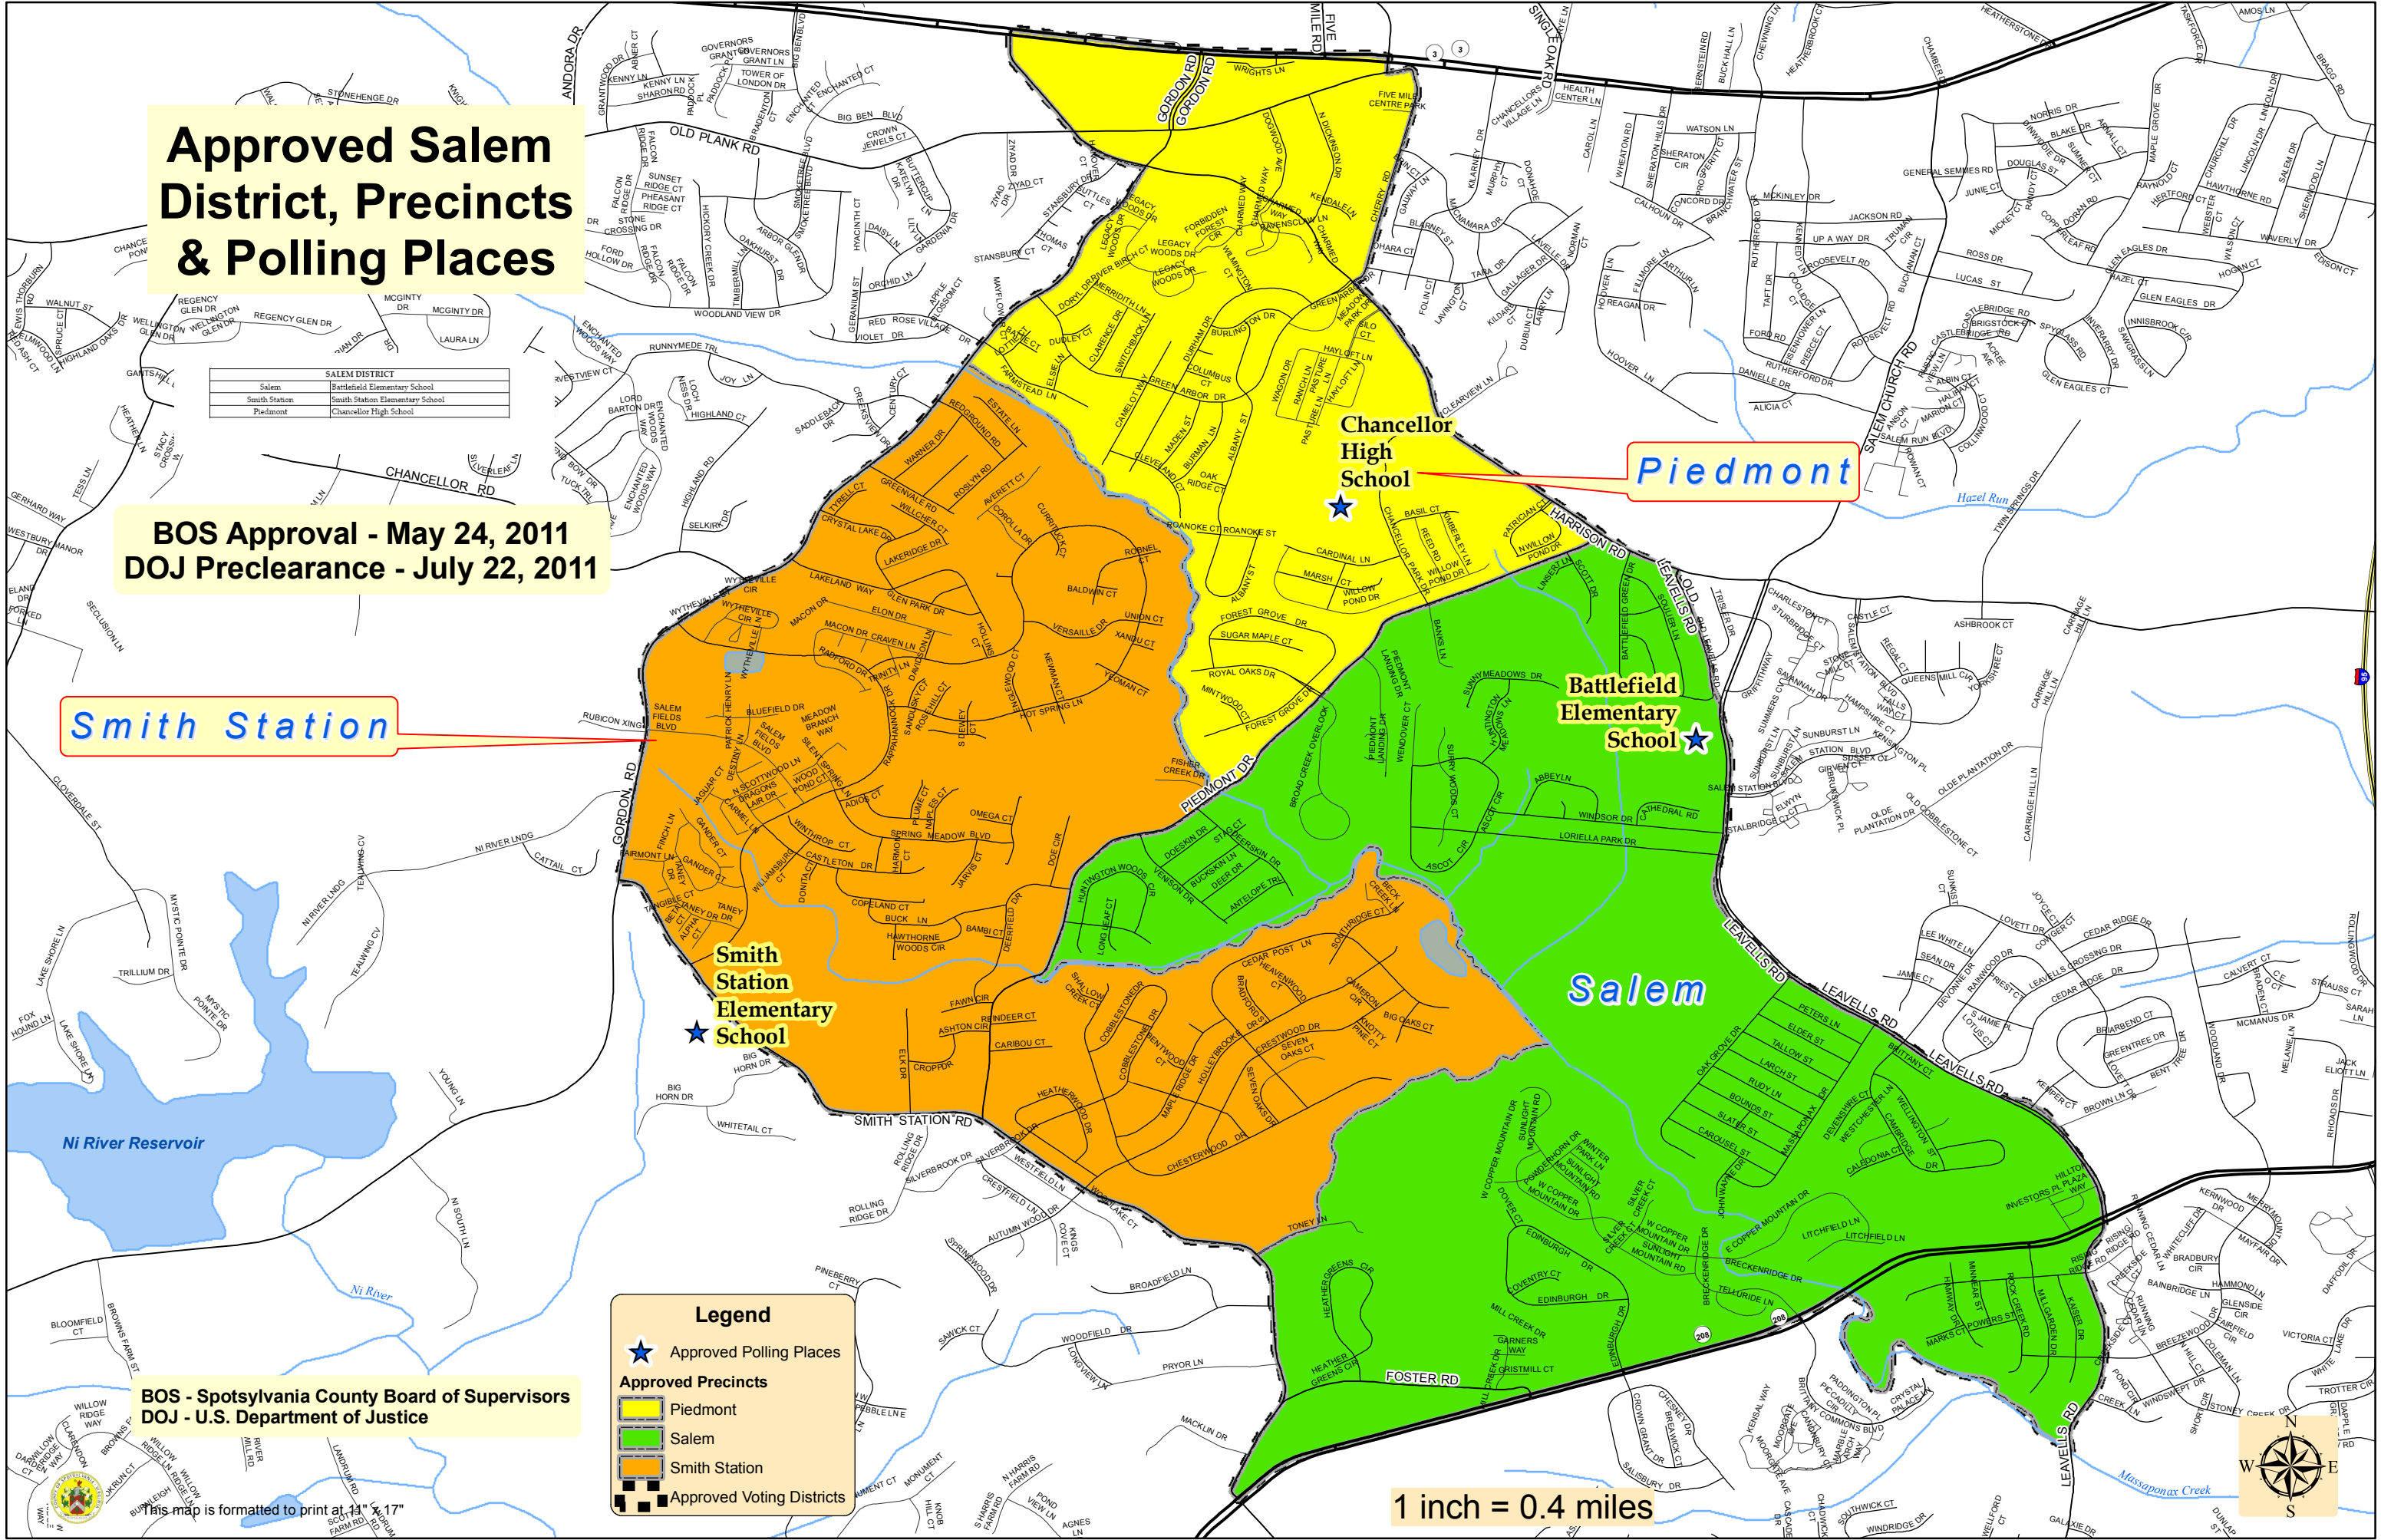

Approved Salem District, Precincts & Polling Places

SALEM DISTRICT	
Salem	Battlefield Elementary School
South Station	South Station Elementary School
Piedmont	Chancellor High School

BOS Approval - May 24, 2011
DOJ Preclearance - July 22, 2011

Smith Station

Piedmont

Chancellor High School ★

Battlefield Elementary School ★

Smith Station Elementary School ★

Salem

Legend

- ★ Approved Polling Places
- Approved Precincts
 - Piedmont
 - Salem
 - Smith Station
- Approved Voting Districts

BOS - Spotsylvania County Board of Supervisors
DOJ - U.S. Department of Justice

1 inch = 0.4 miles

This map is formatted to print at 11" x 17"