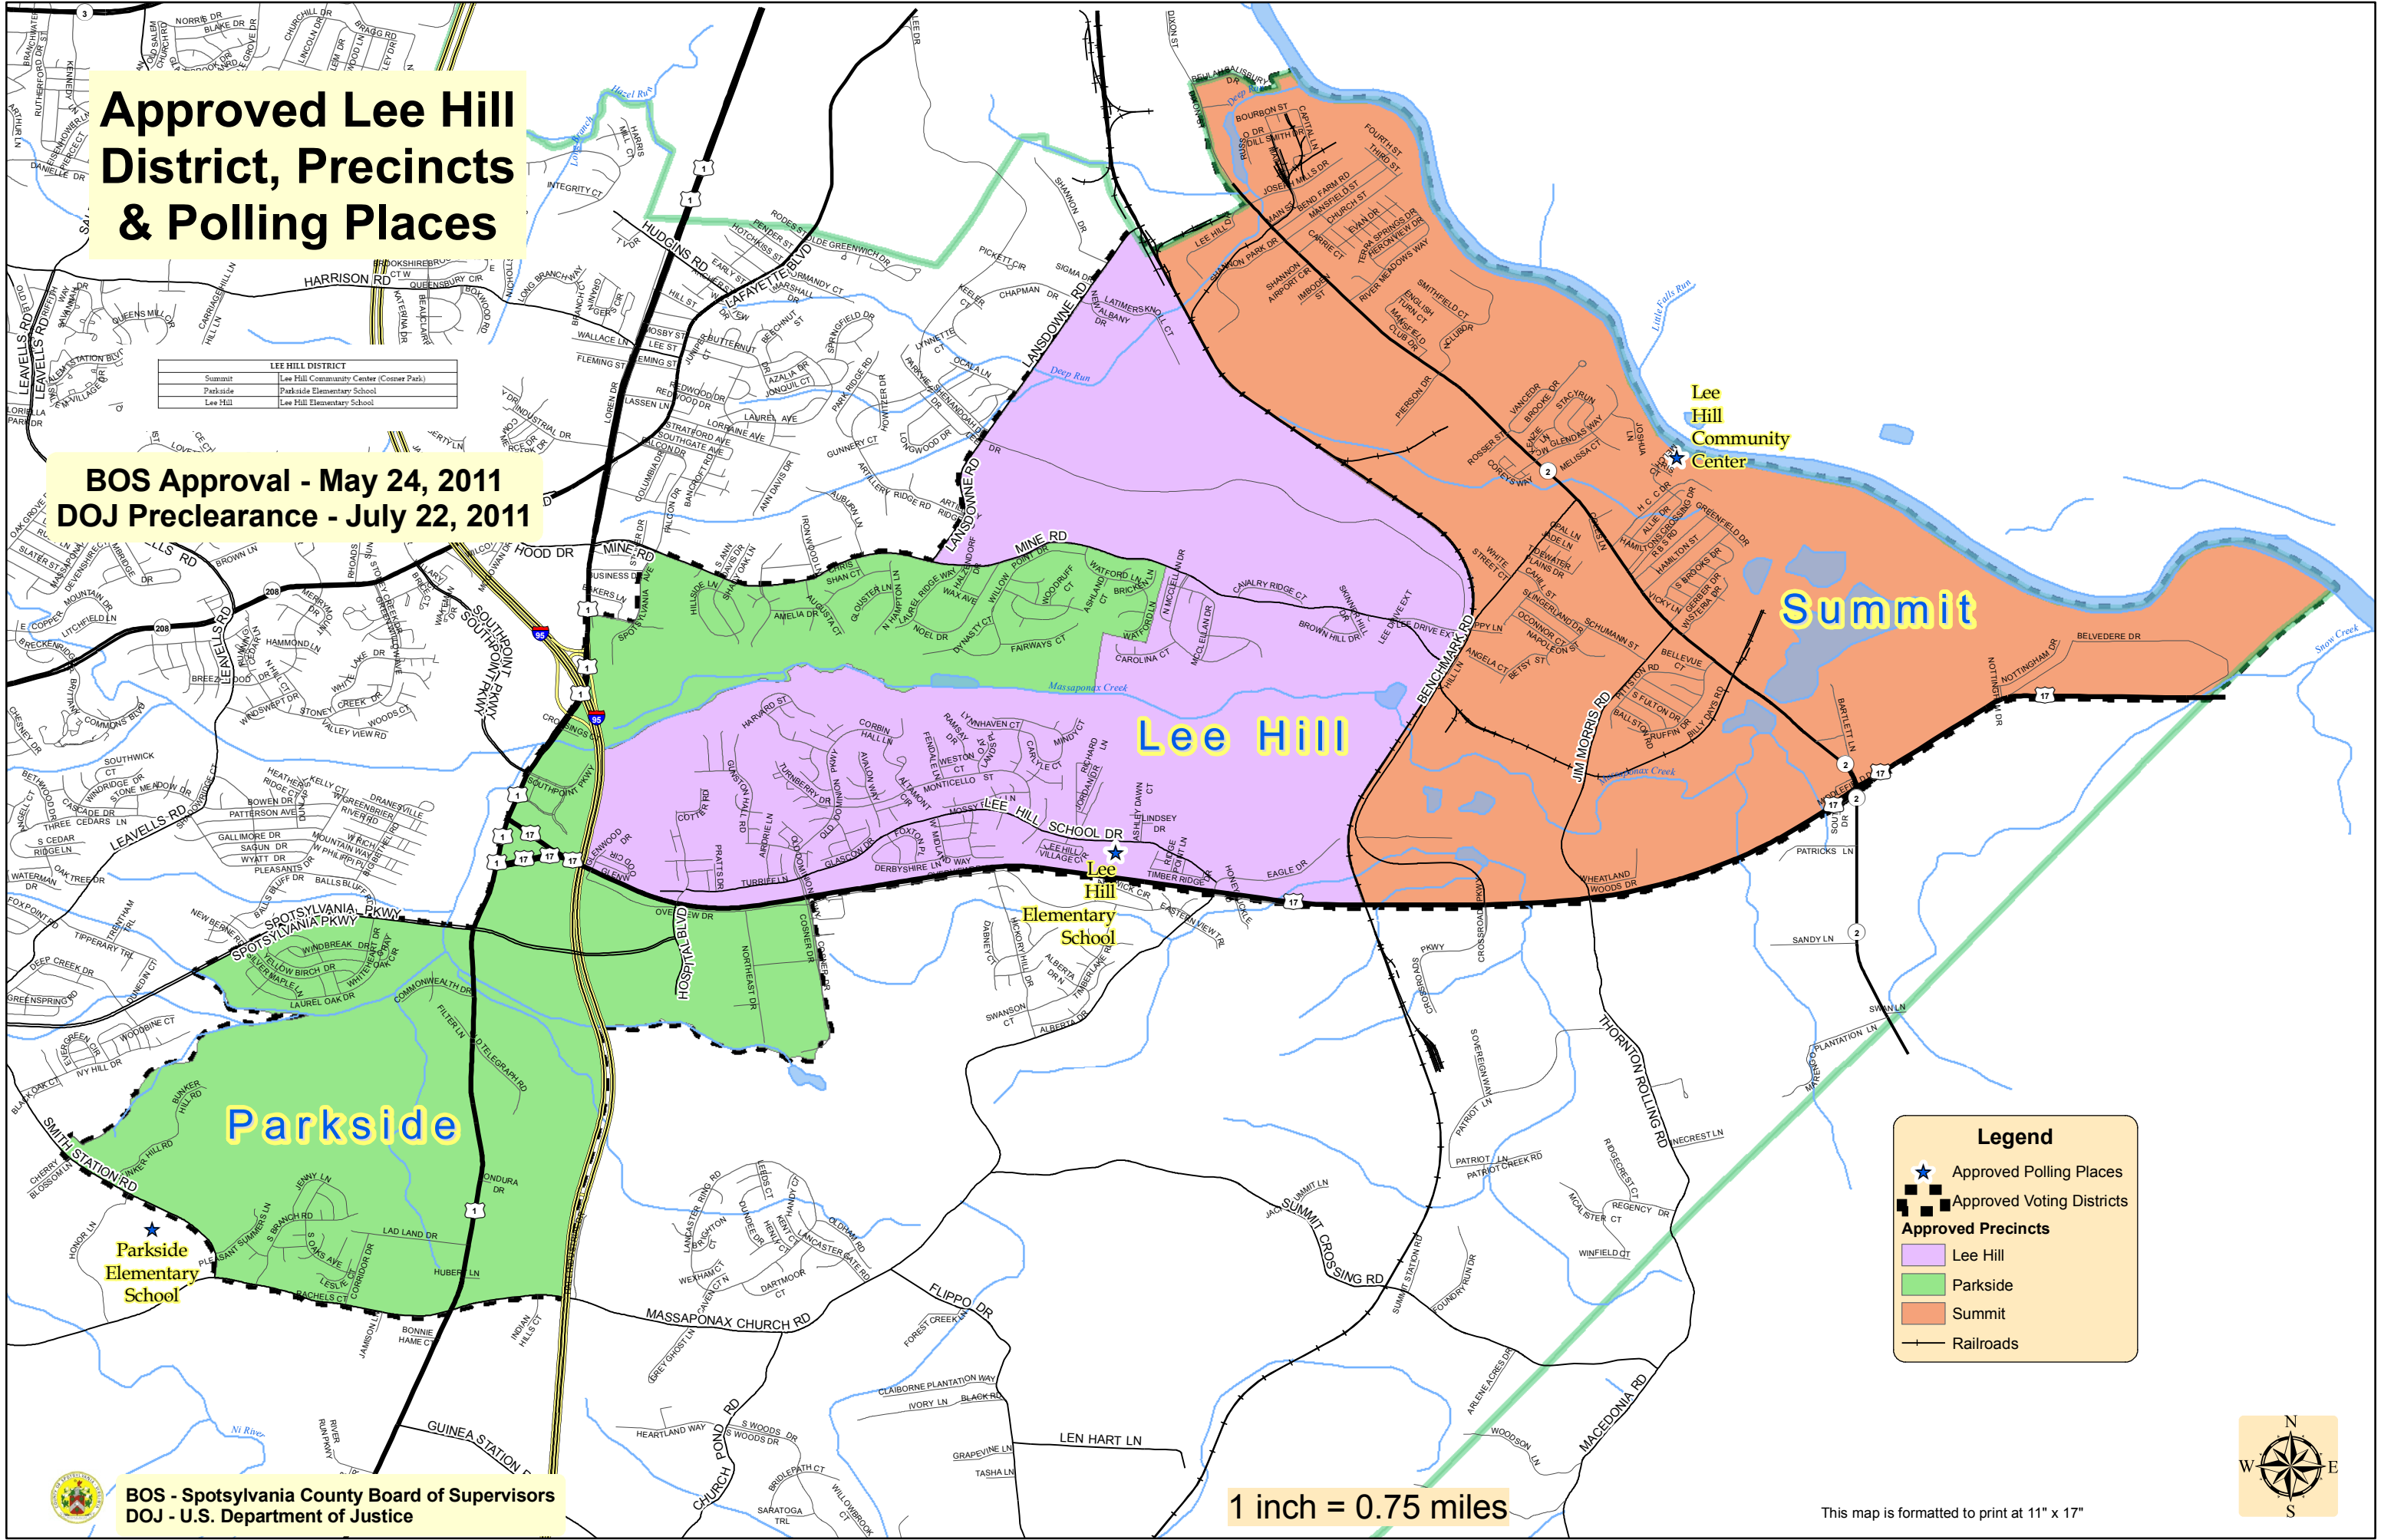

# Approved Lee Hill District, Precincts & Polling Places

**BOS Approval - May 24, 2011**  
**DOJ Preclearance - July 22, 2011**

LEE HILL DISTRICT	
Summit	Lee Hill Community Center (Coser Park)
Parkside	Parkside Elementary School
Lee Hill	Lee Hill Elementary School

**Legend**

- ★ Approved Polling Places
- ▣ Approved Voting Districts
- Approved Precincts**
- Lee Hill
- Parkside
- Summit
- Railroads

**BOS - Spotsylvania County Board of Supervisors**  
**DOJ - U.S. Department of Justice**

1 inch = 0.75 miles

This map is formatted to print at 11" x 17"