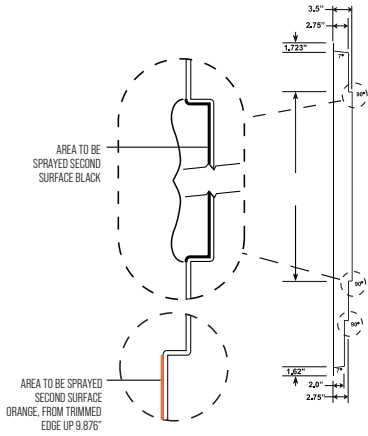

Sign Face: G.E. Lexan SGC100 Clear (Solar Grade) .150"

**TRANSLUCENT WHITE**  
 Spray second surface  
 L-403 White Lacryl by  
 Spraylat

**BLACK**  
 Spray second surface  
 L-480 Black Lacryl by  
 Spraylat

**TRANSLUCENT ORANGE**  
 Spray second surface  
 L-422 Poppy Orange Lacryl  
 by Spraylat

**UHAUL FACE DETAIL**  
 N.T.S.

**MODULE CONN. DETAIL AND SLEEVE CONN DETAIL AT CROSSBEAM**  
 N.T.S.