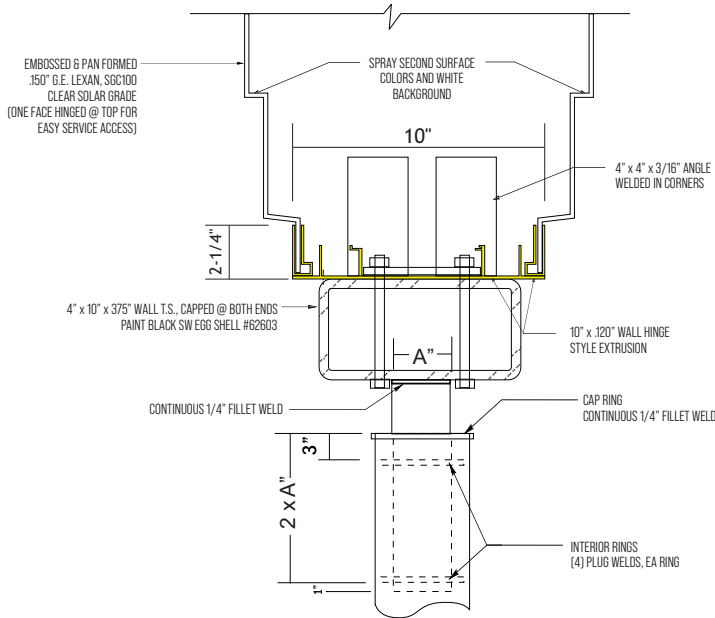

Sign Face: G.E. Lexan SGC100 Clear (Solar Grade) .150"

**TRANSLUCENT WHITE**  
 Spray second surface  
 L-403 White Lacryl by  
 Spraylat

**BLACK**  
 Spray second surface  
 L-480 Black Lacryl by  
 Spraylat

**TRANSLUCENT ORANGE**  
 Spray second surface  
 L-422 Poppy Orange Lacryl  
 by Spraylat

**UHAUL FACE DETAIL**  
 N.T.S.

**MODULE CONN. DETAIL AND SLEEVE CONN DETAIL AT CROSSBEAM**  
 N.T.S.