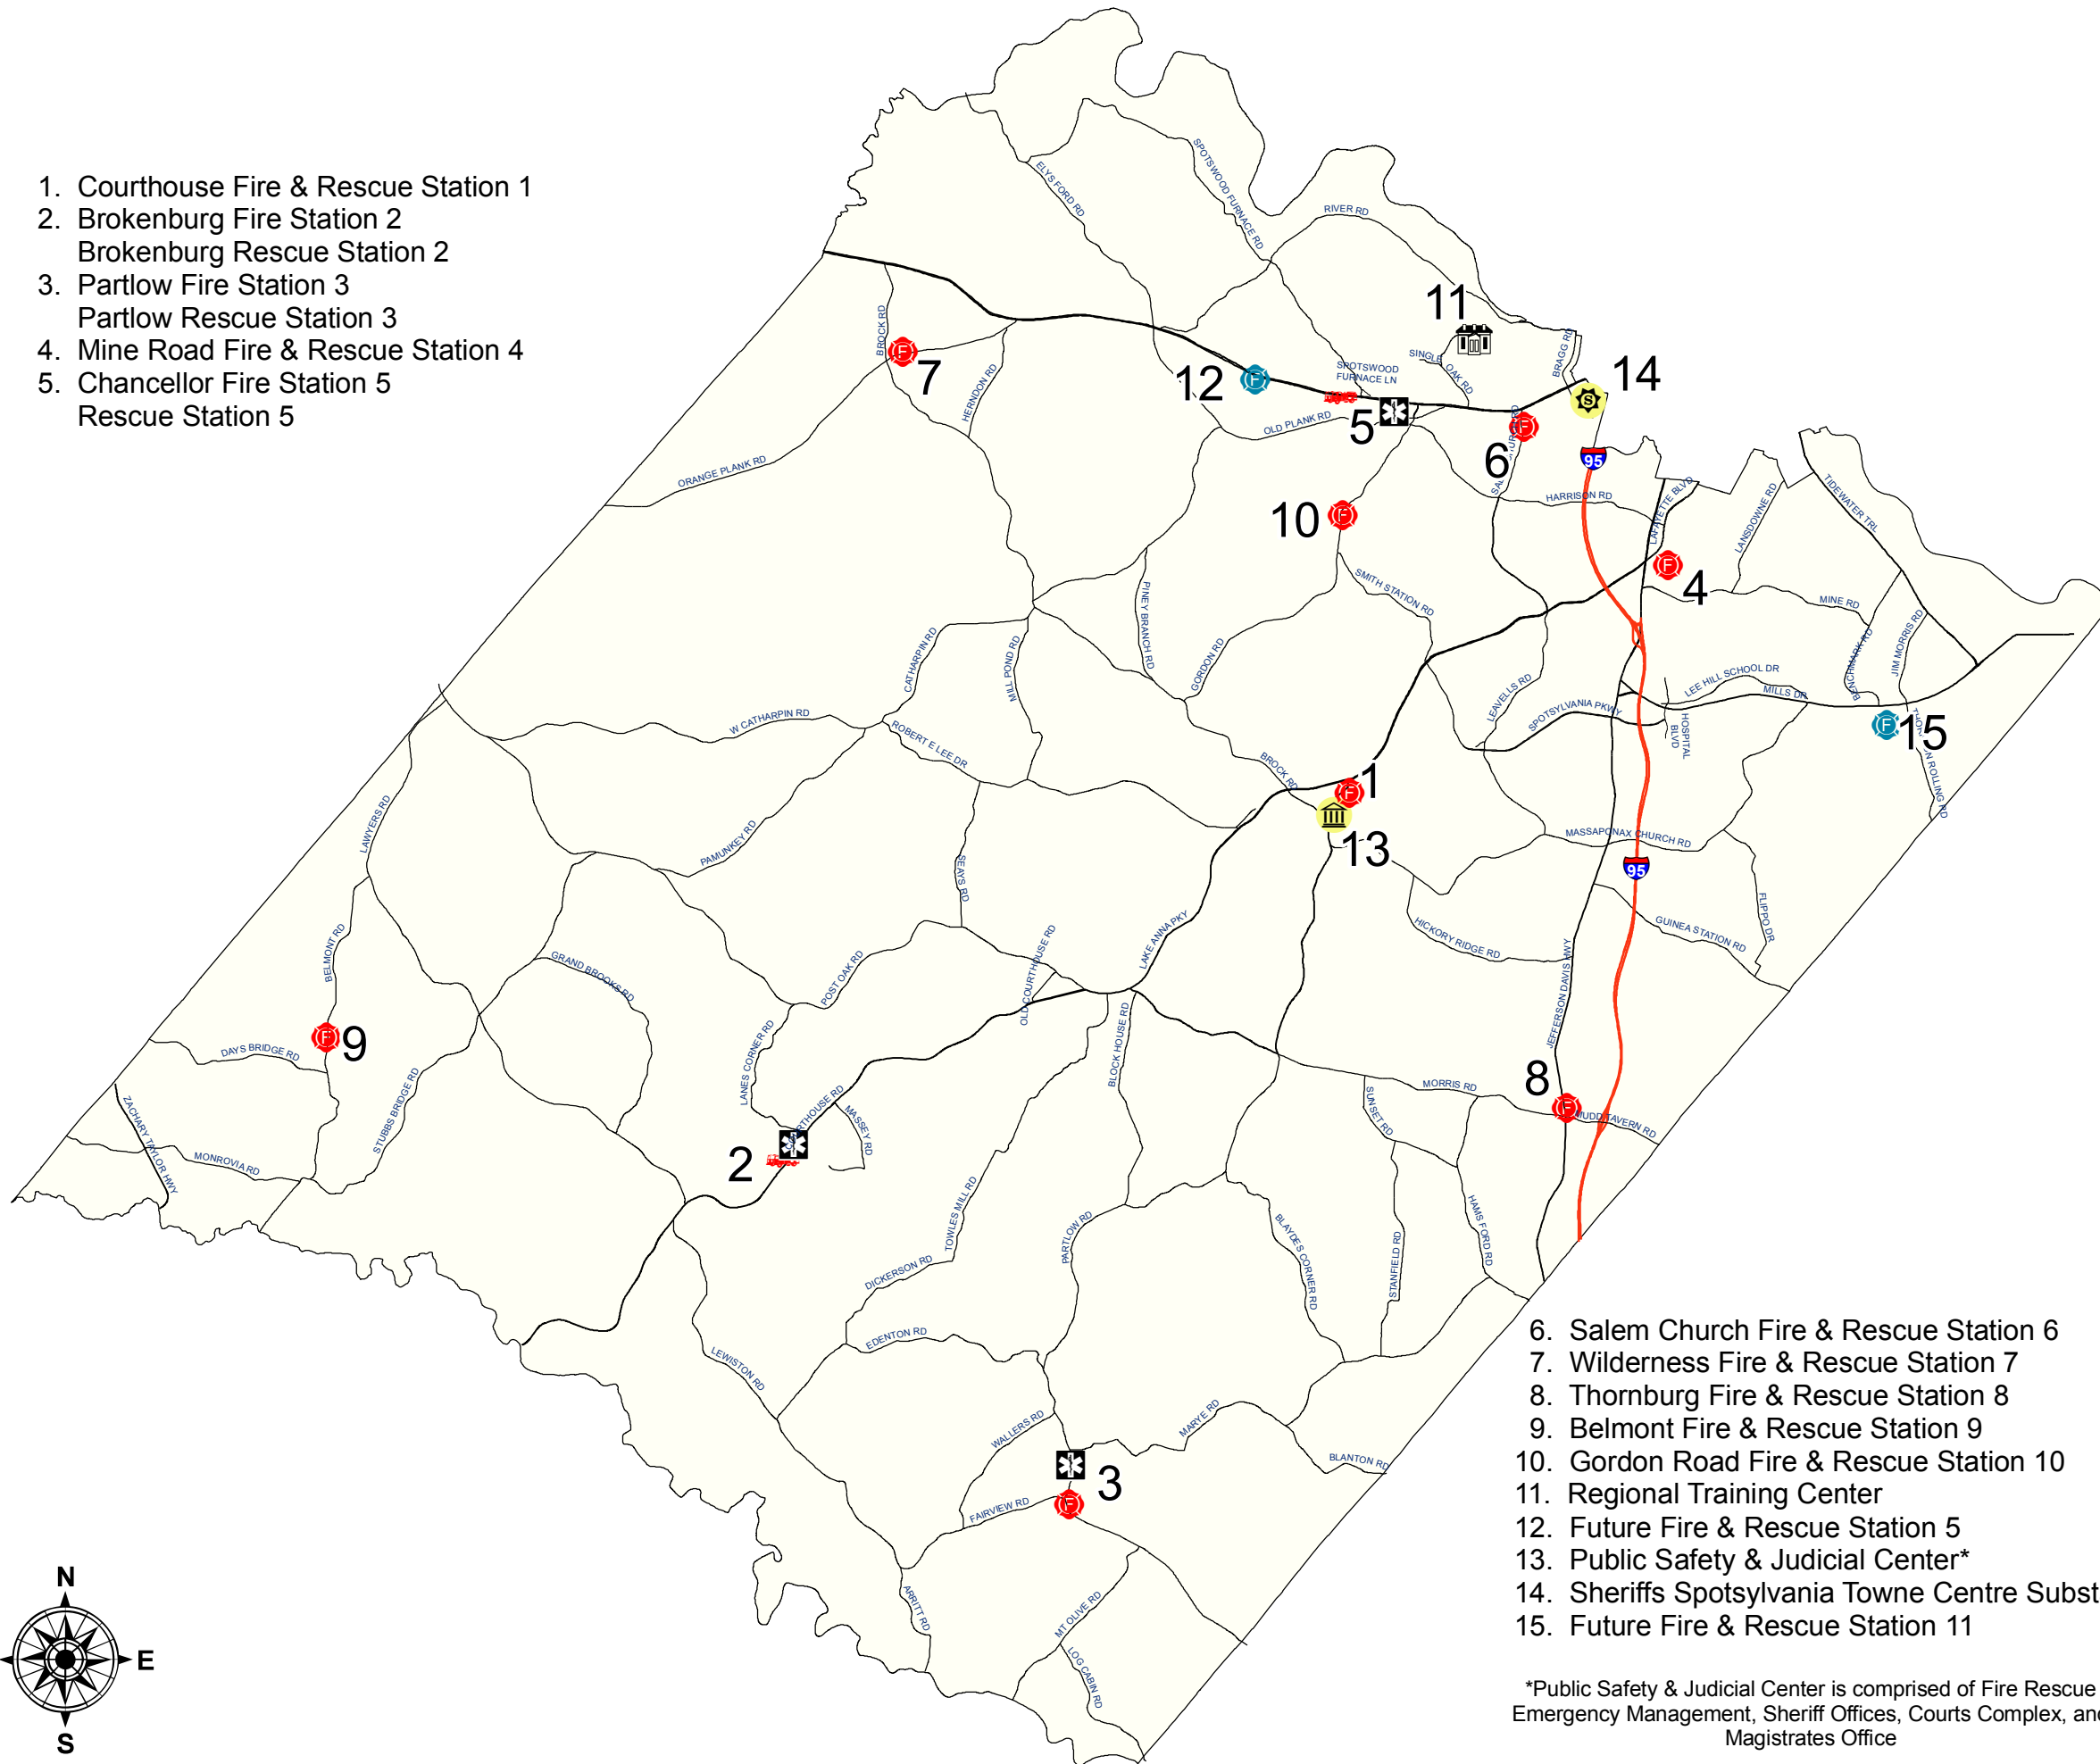

# Spotsylvania County Public Safety

1. Courthouse Fire & Rescue Station 1
2. Brokenburg Fire Station 2  
Brokenburg Rescue Station 2
3. Partlow Fire Station 3  
Partlow Rescue Station 3
4. Mine Road Fire & Rescue Station 4
5. Chancellor Fire Station 5  
Rescue Station 5

6. Salem Church Fire & Rescue Station 6
7. Wilderness Fire & Rescue Station 7
8. Thornburg Fire & Rescue Station 8
9. Belmont Fire & Rescue Station 9
10. Gordon Road Fire & Rescue Station 10
11. Regional Training Center
12. Future Fire & Rescue Station 5
13. Public Safety & Judicial Center\*
14. Sheriff's Spotsylvania Towne Centre Substation
15. Future Fire & Rescue Station 11

## Legend

Map Approved: November 14, 2013