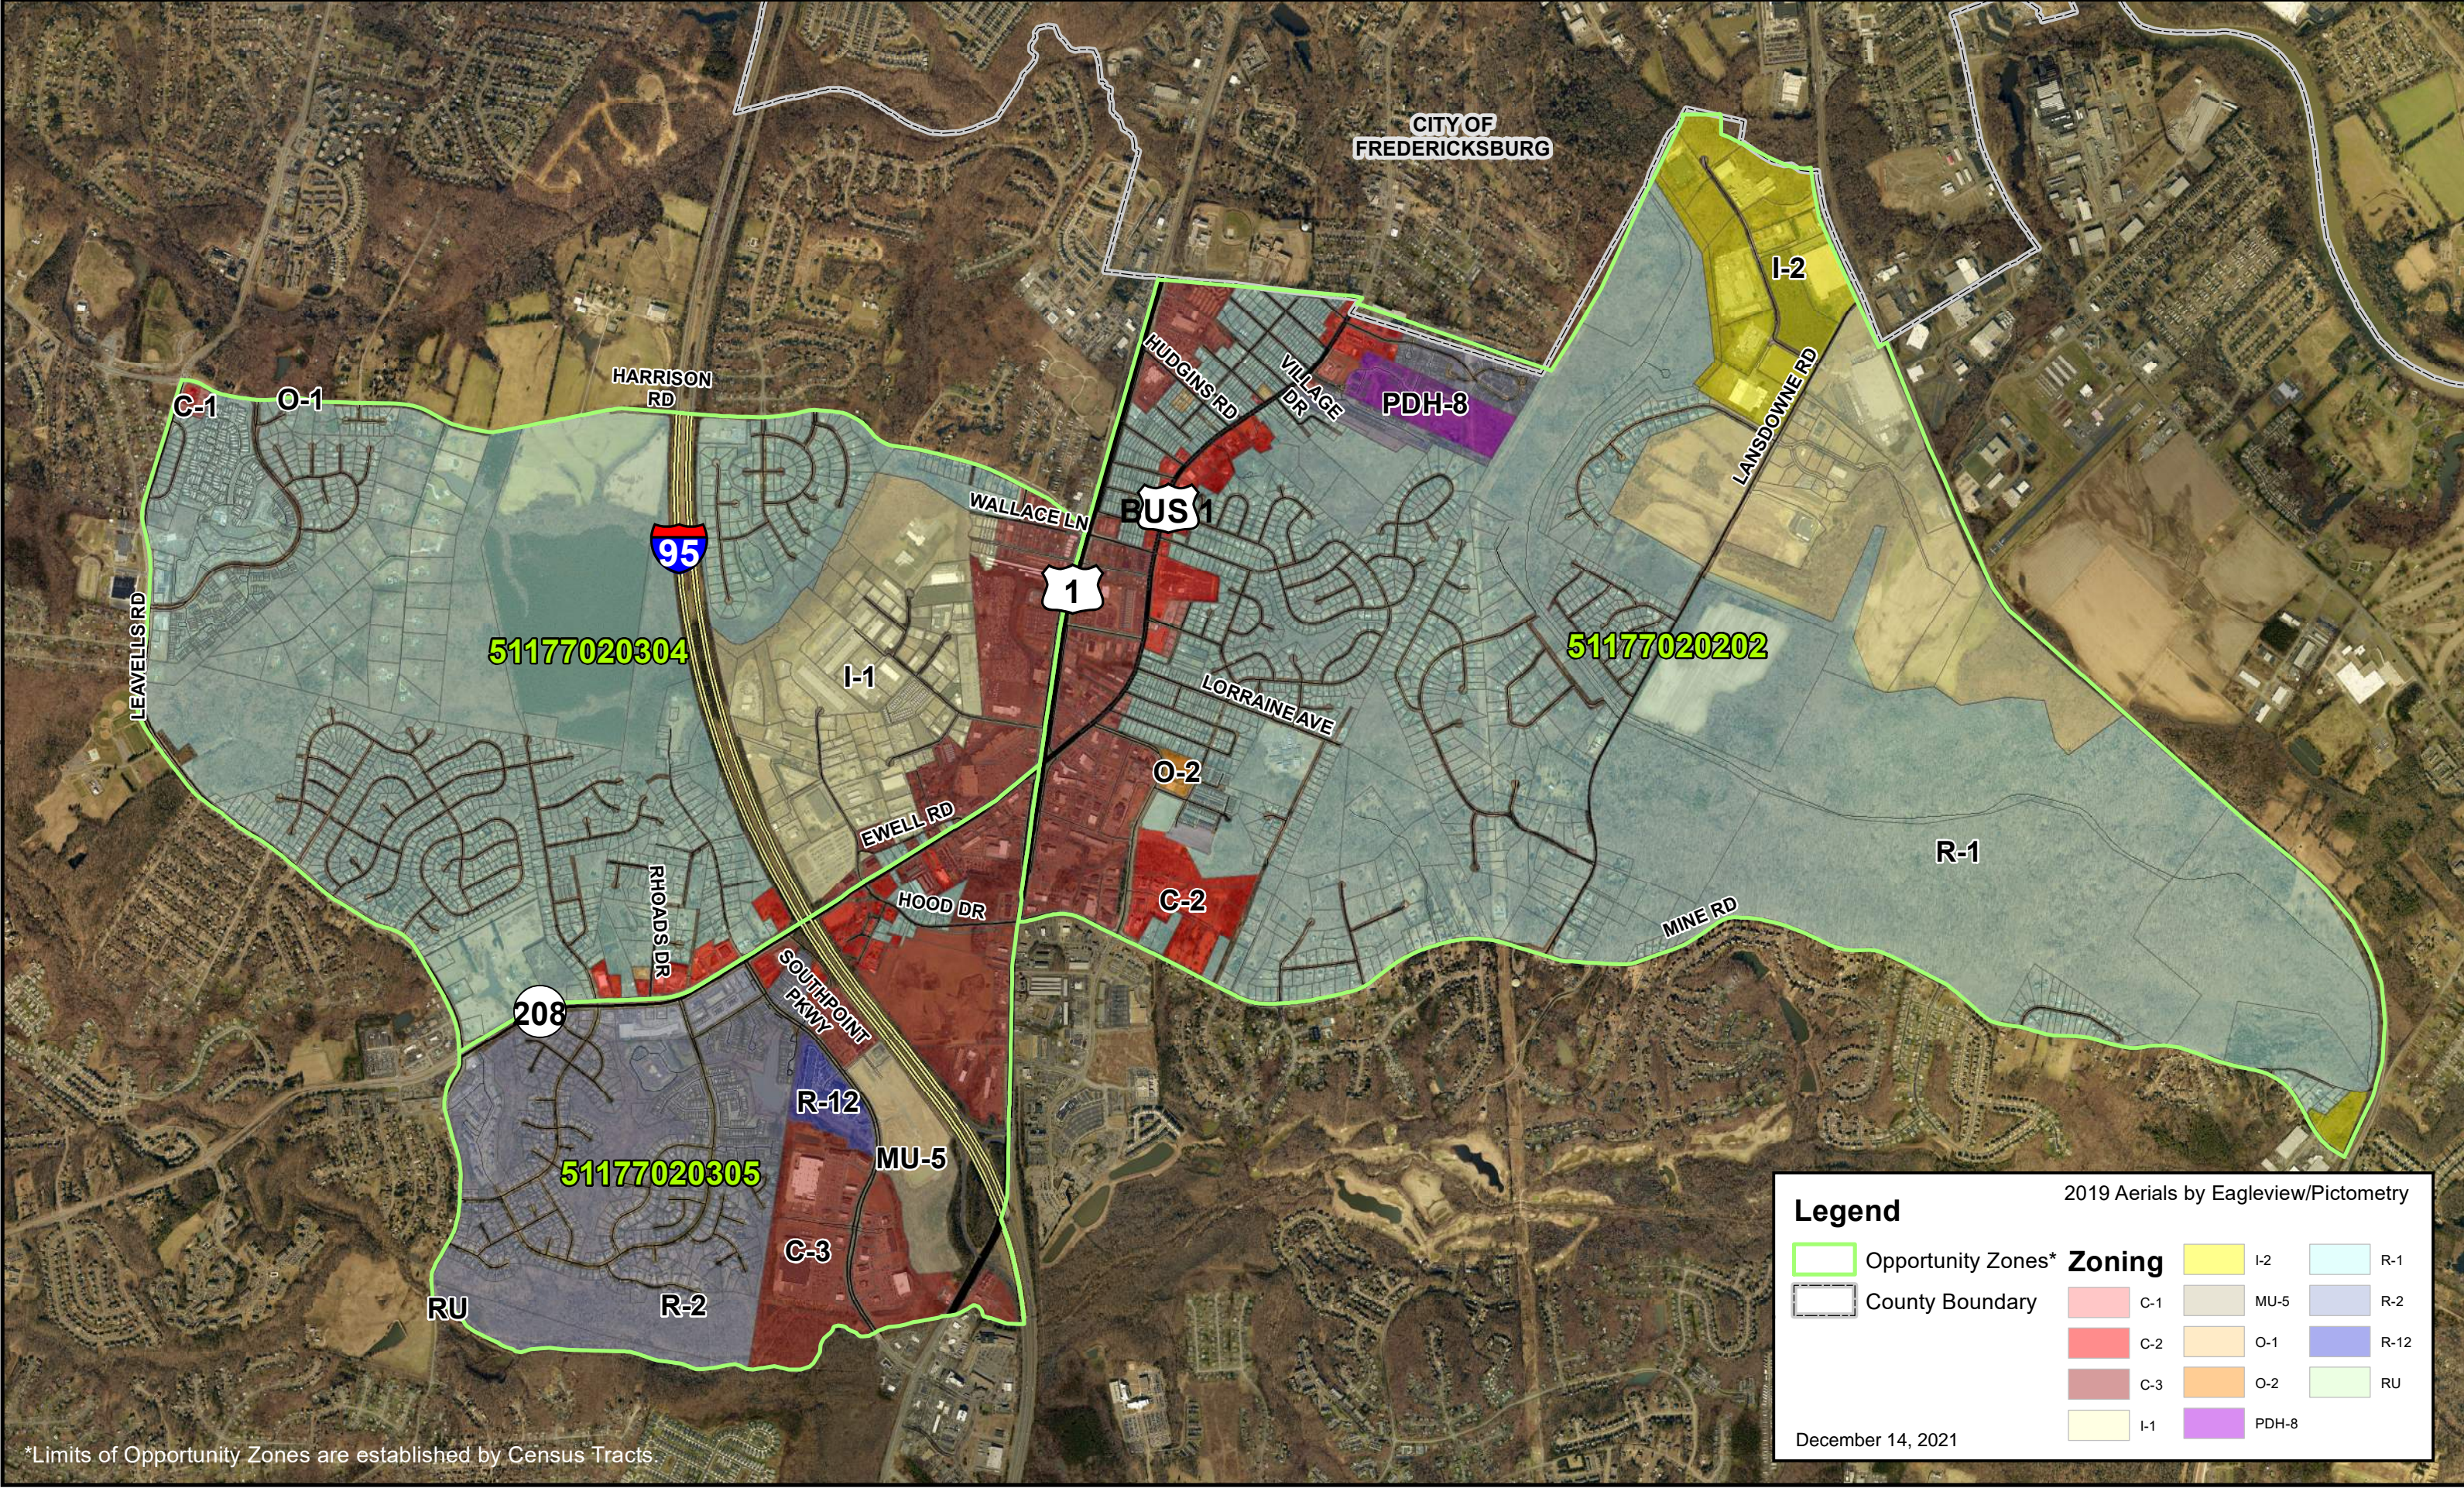

Spotsylvania County Opportunity Zones*

0 0.25 0.5 1 Miles

Legend 2019 Aerials by Eagleview/Pictometry

Opportunity Zones*	Zoning	I-2	R-1
County Boundary	C-1	MU-5	R-2
	C-2	O-1	R-12
	C-3	O-2	RU
	I-1	PDH-8	

December 14, 2021

*Limits of Opportunity Zones are established by Census Tracts.