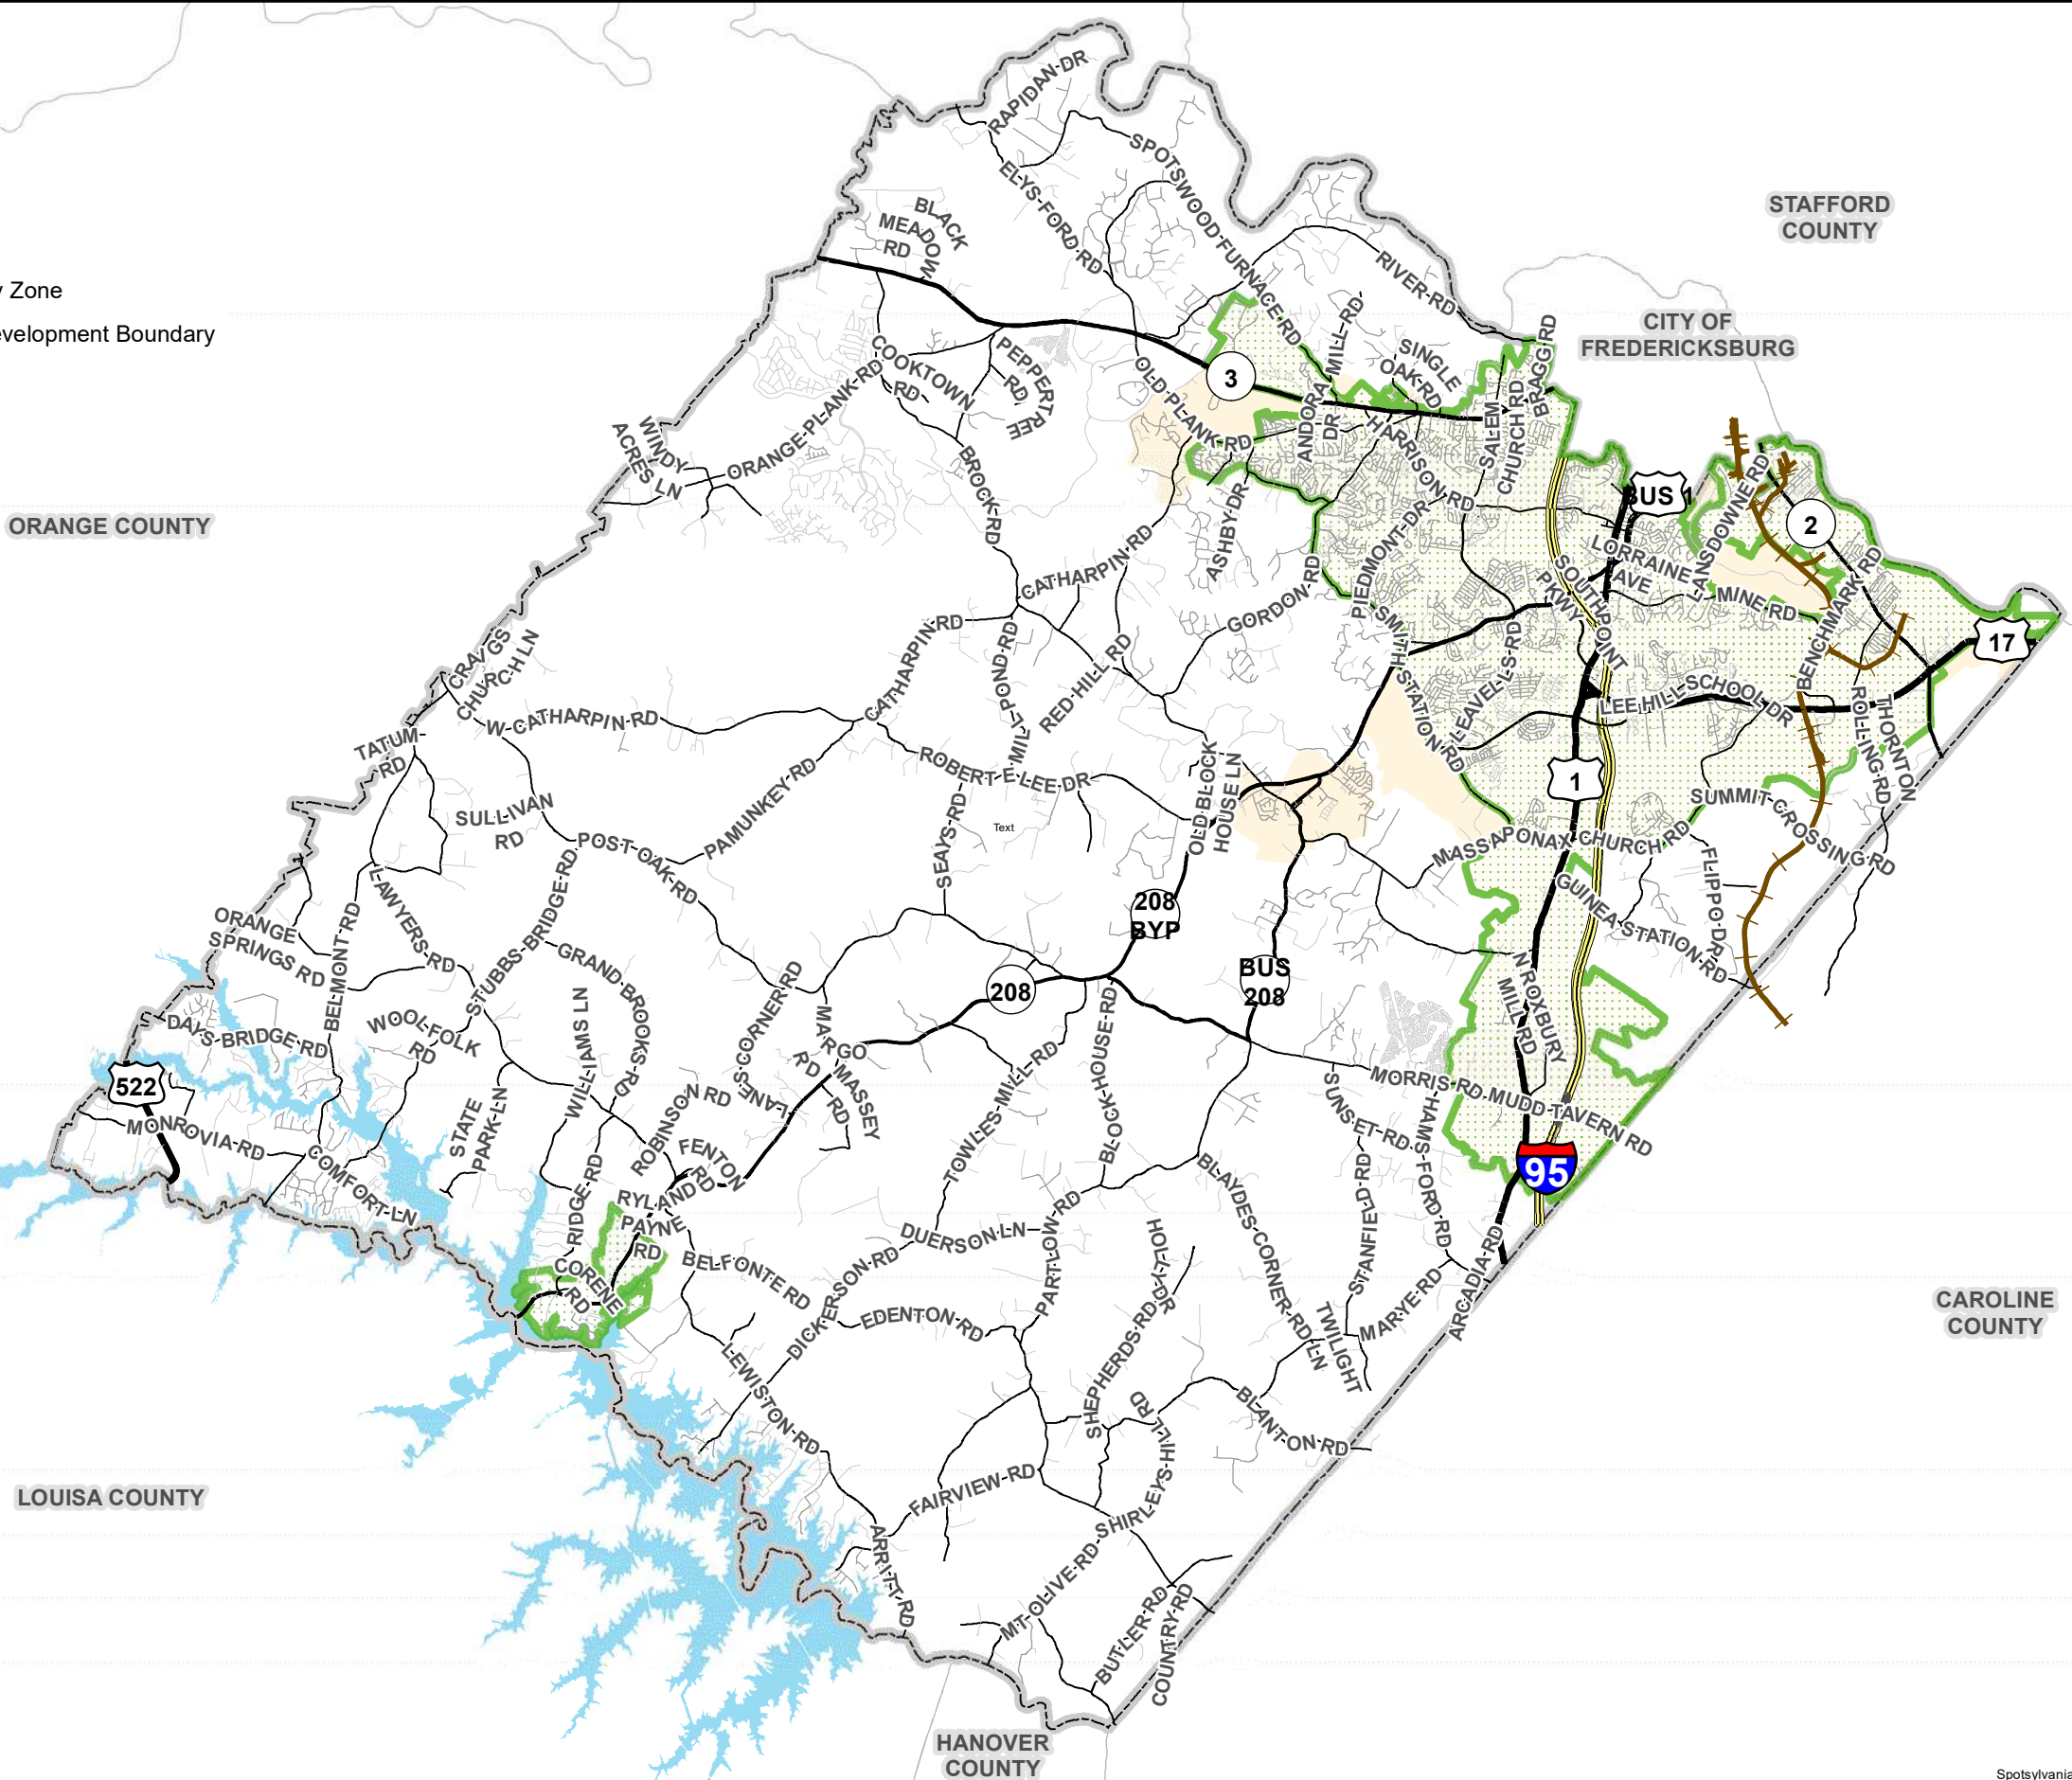

Spotsylvania County Technology Zones

December 14, 2021

CULPEPER COUNTY

STAFFORD COUNTY

Legend

- Technology Zone
- Primary Development Boundary

ORANGE COUNTY

LOUISA COUNTY

CAROLINE COUNTY

HANOVER COUNTY